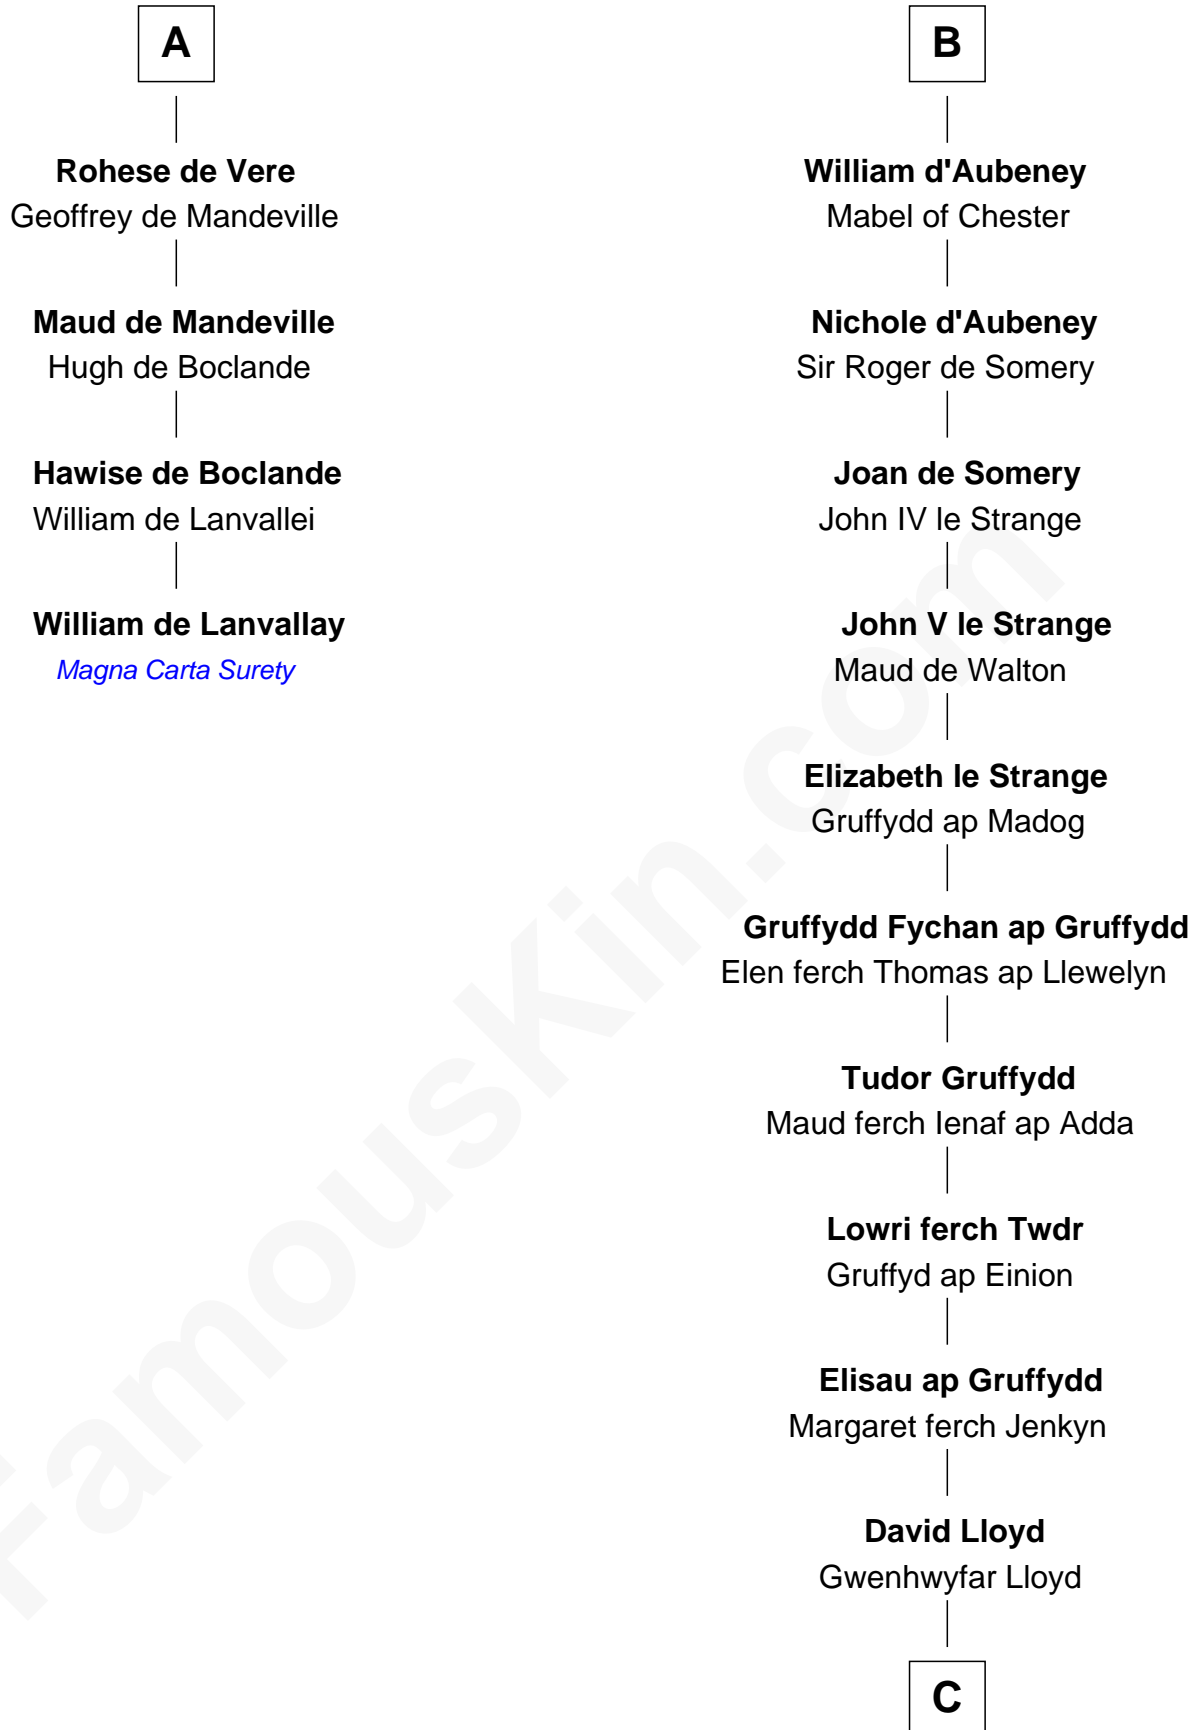

FamousKin.com

Relationship Chart of

William de Lanvallay

Magna Carta Surety

10th cousin 10 times removed of

David Yale

(c1613 - 1690) Great Migration Immigrant 1638

C

John Wynn

Agnes Lloyd

Rev. David Yale

Frances Lloyd

Thomas Yale

Ann Lloyd

David Yale

Great Migration Immigrant 1638