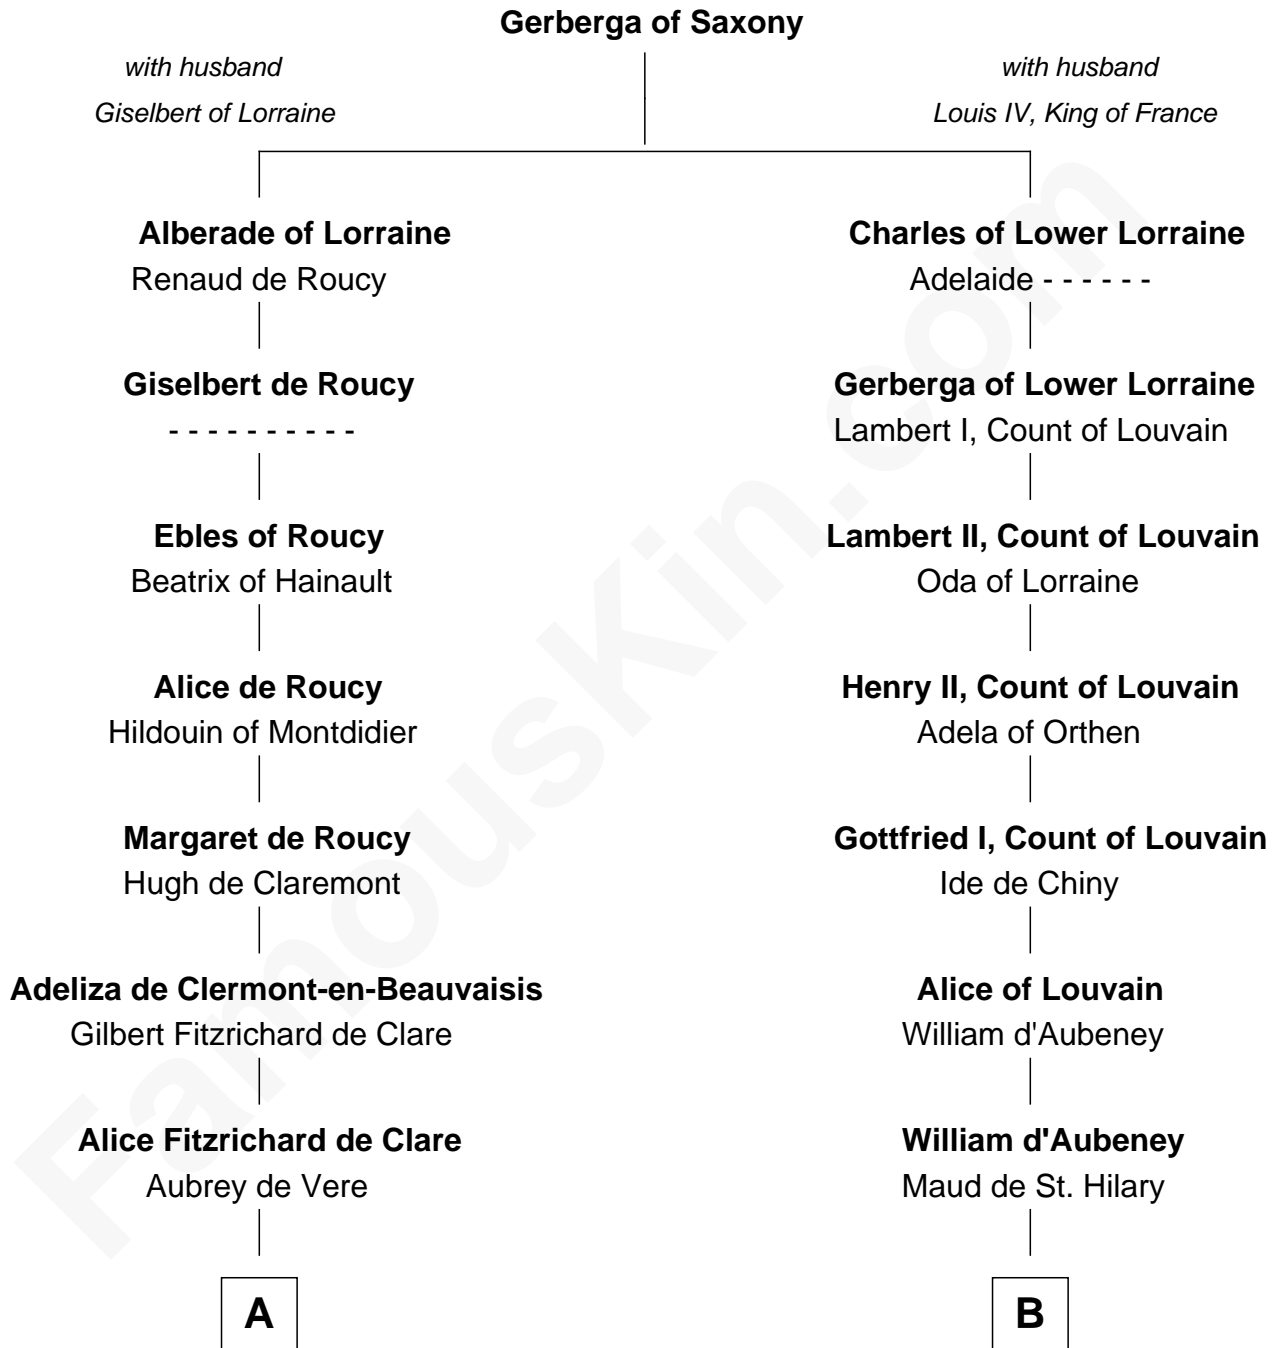

FamousKin.com

Relationship Chart of

William de Lanvallay

Magna Carta Surety

10th cousin 10 times removed of

David Yale

(c1613 - 1690) Great Migration Immigrant 1638

C

John Wynn

Agnes Lloyd

Rev. David Yale

Frances Lloyd

Thomas Yale

Ann Lloyd

David Yale

Great Migration Immigrant 1638