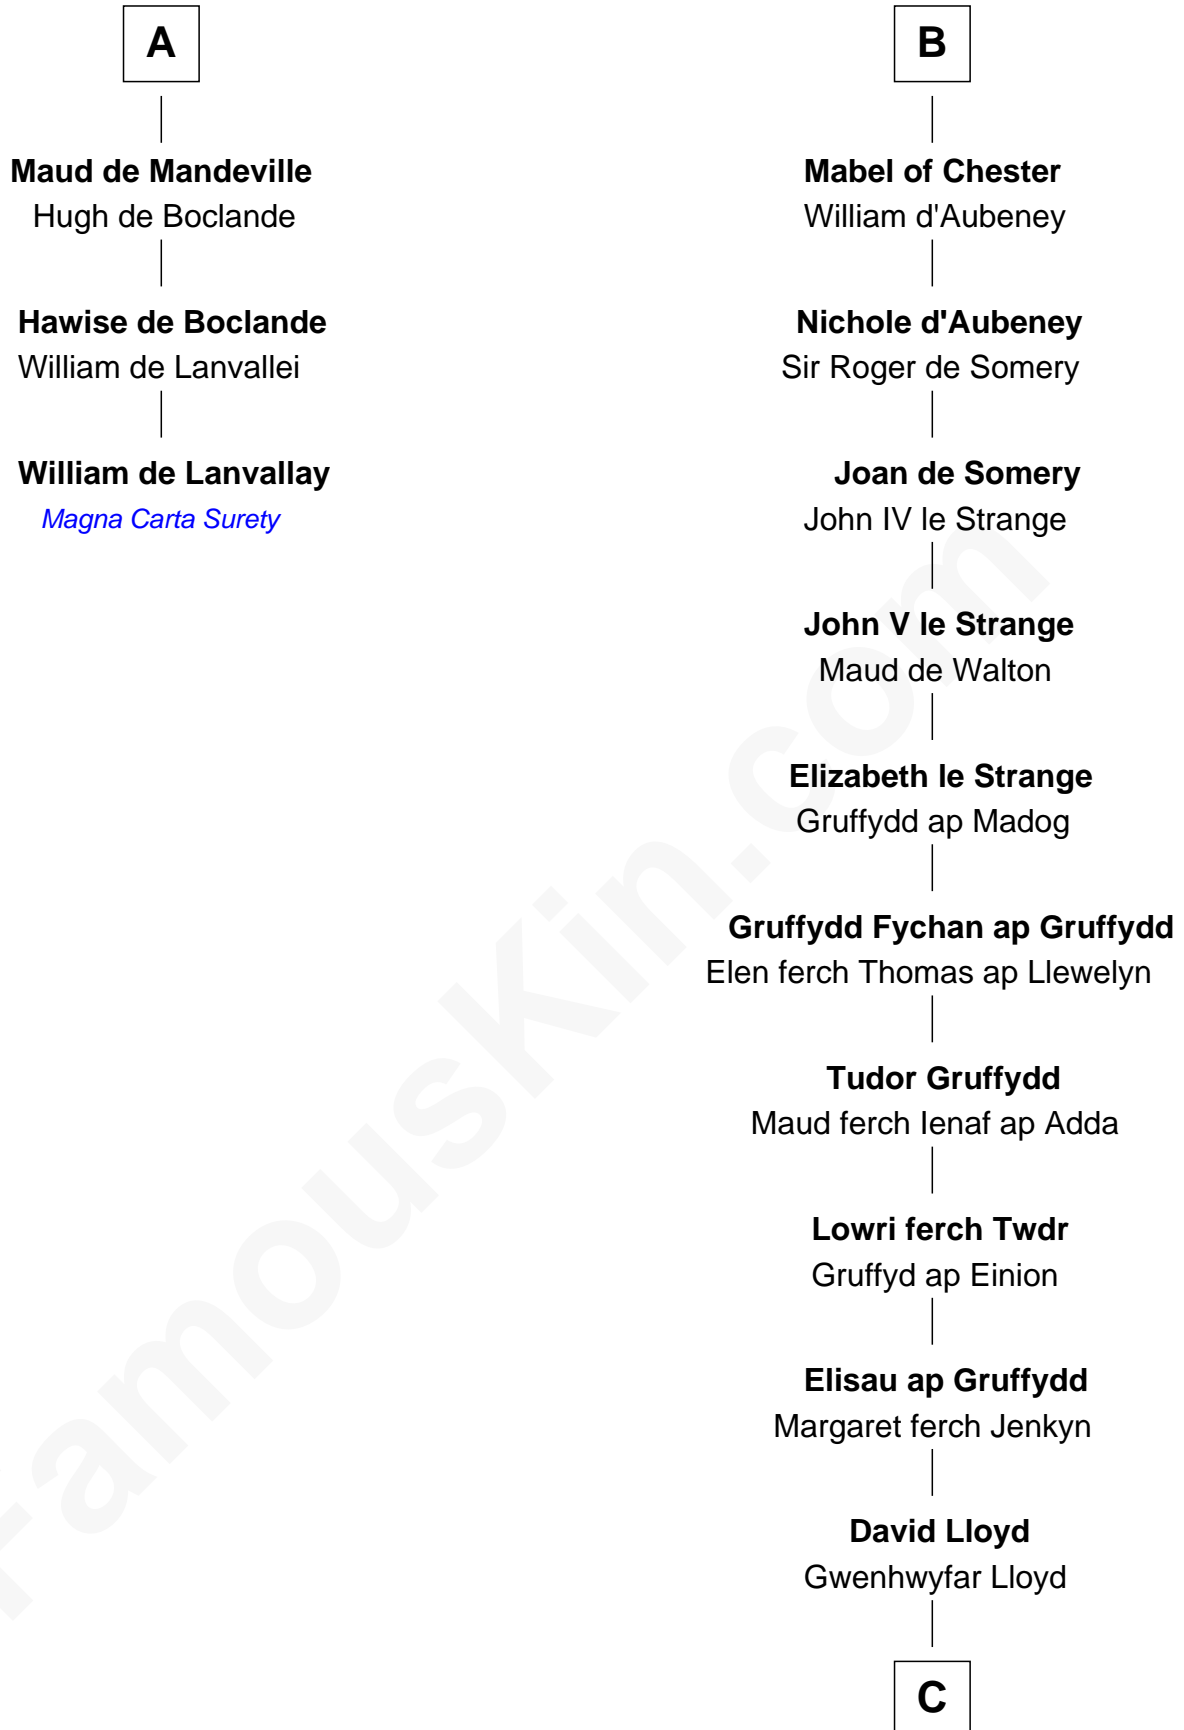

## Relationship Chart of

### William de Lanvallay

*Magna Carta Surety*

9th cousin 11 times removed of

**David Yale**

(c1613 - 1690) Great Migration Immigrant 1638

**C**

**John Wynn**

Agnes Lloyd