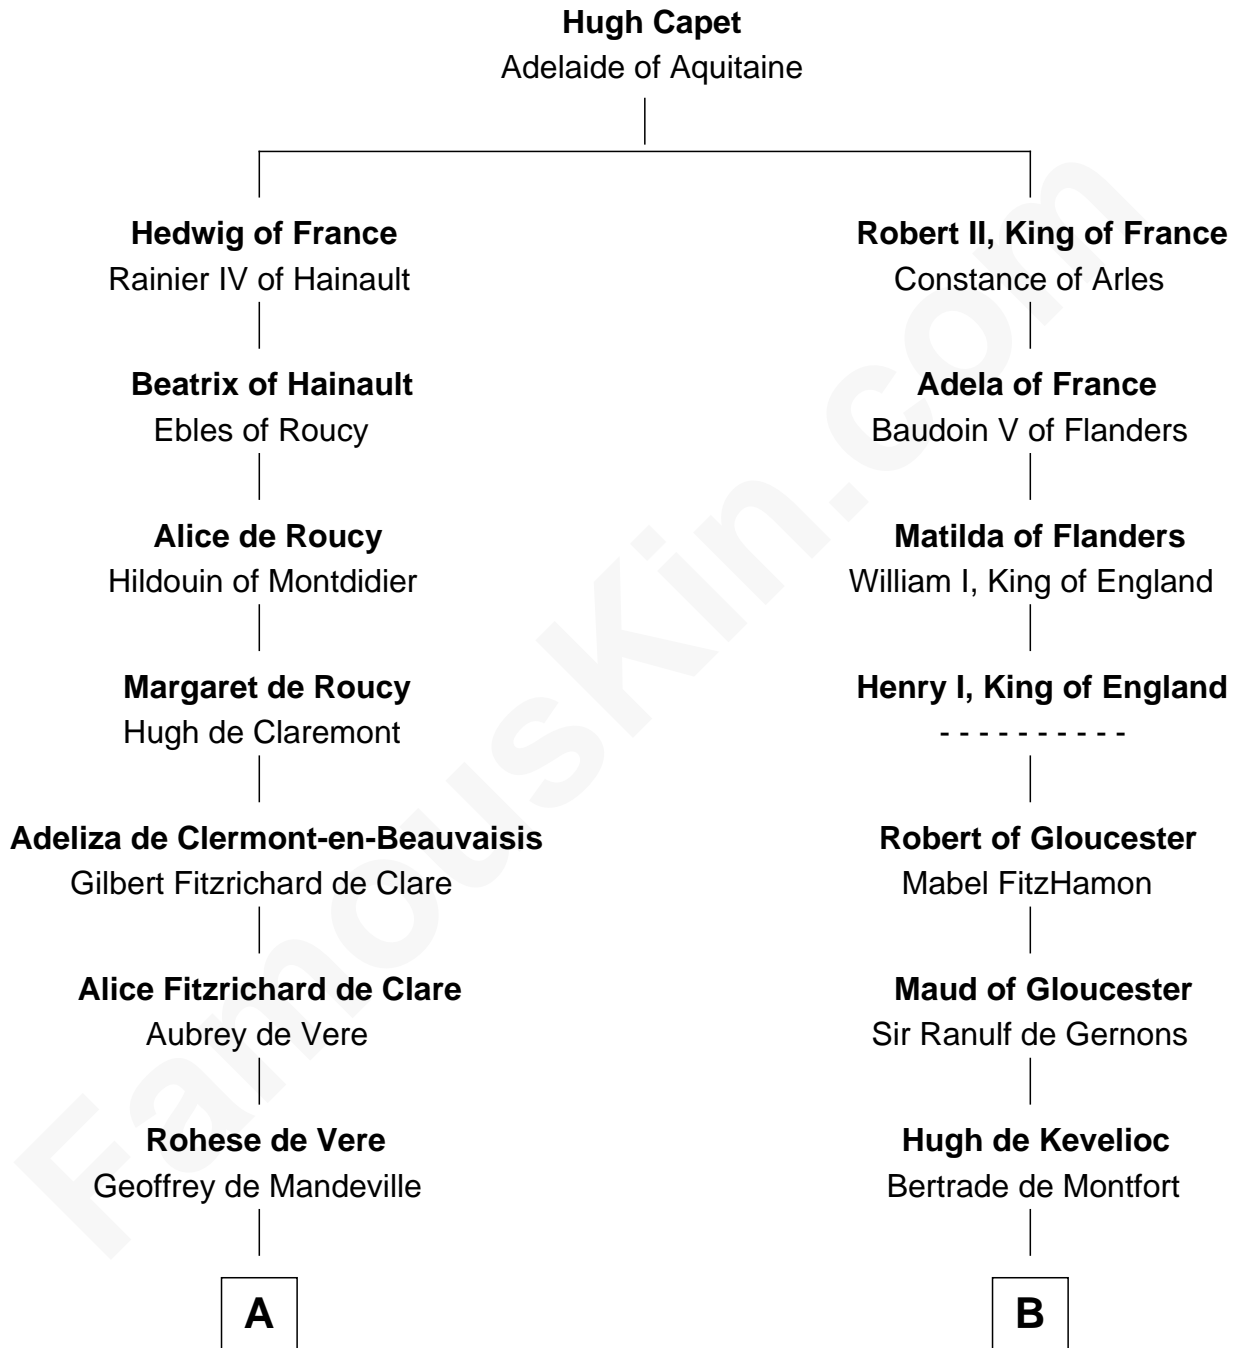

# FamousKin.com

## Relationship Chart of

### William de Lanvallay

*Magna Carta Surety*

9th cousin 11 times removed of

**David Yale**

(c1613 - 1690) Great Migration Immigrant 1638

**C**

**John Wynn**

Agnes Lloyd