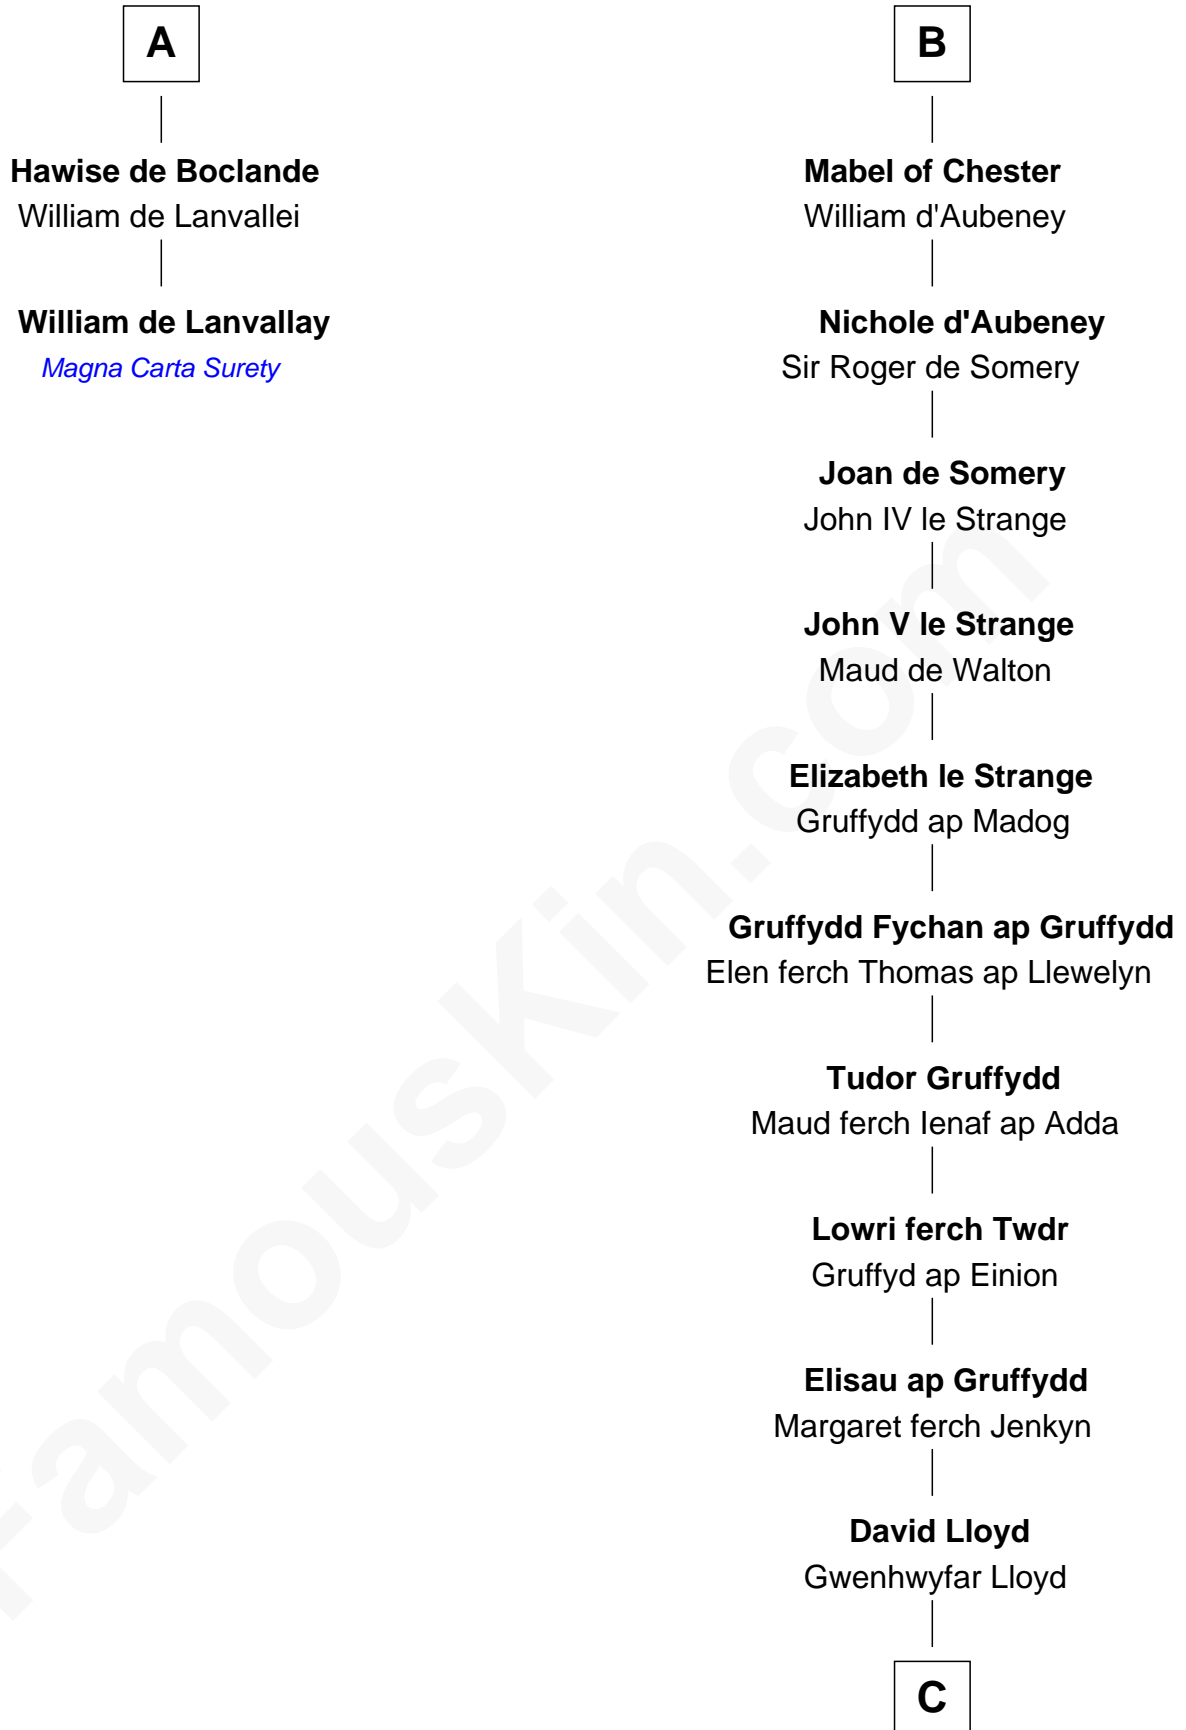

FamousKin.com
Relationship Chart of
William de Lanvallay
Magna Carta Surety

8th cousin 12 times removed of

David Yale

(c1613 - 1690) Great Migration Immigrant 1638

C

John Wynn

Agnes Lloyd

Rev. David Yale

Frances Lloyd

Thomas Yale

Ann Lloyd

David Yale

Great Migration Immigrant 1638

FamousKin.com