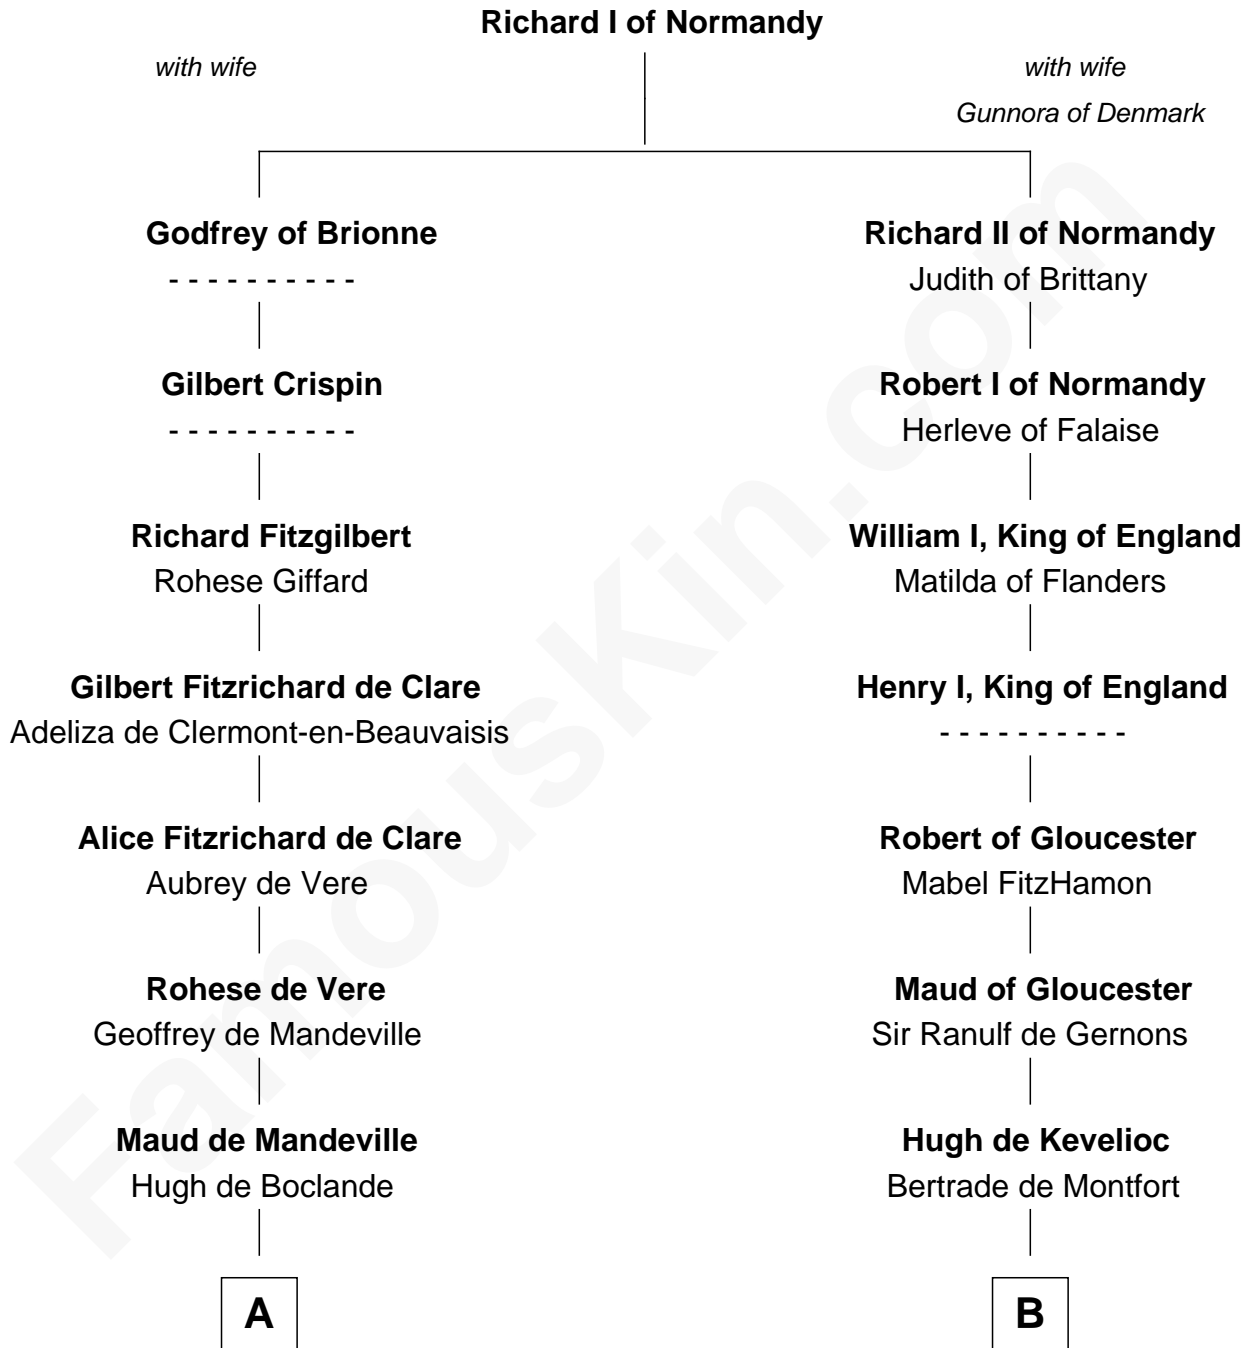

FamousKin.com
Relationship Chart of
William de Lanvallay
Magna Carta Surety

8th cousin 12 times removed of

David Yale

(c1613 - 1690) Great Migration Immigrant 1638

C

John Wynn

Agnes Lloyd

Rev. David Yale

Frances Lloyd

Thomas Yale

Ann Lloyd

David Yale

Great Migration Immigrant 1638

FamousKin.com