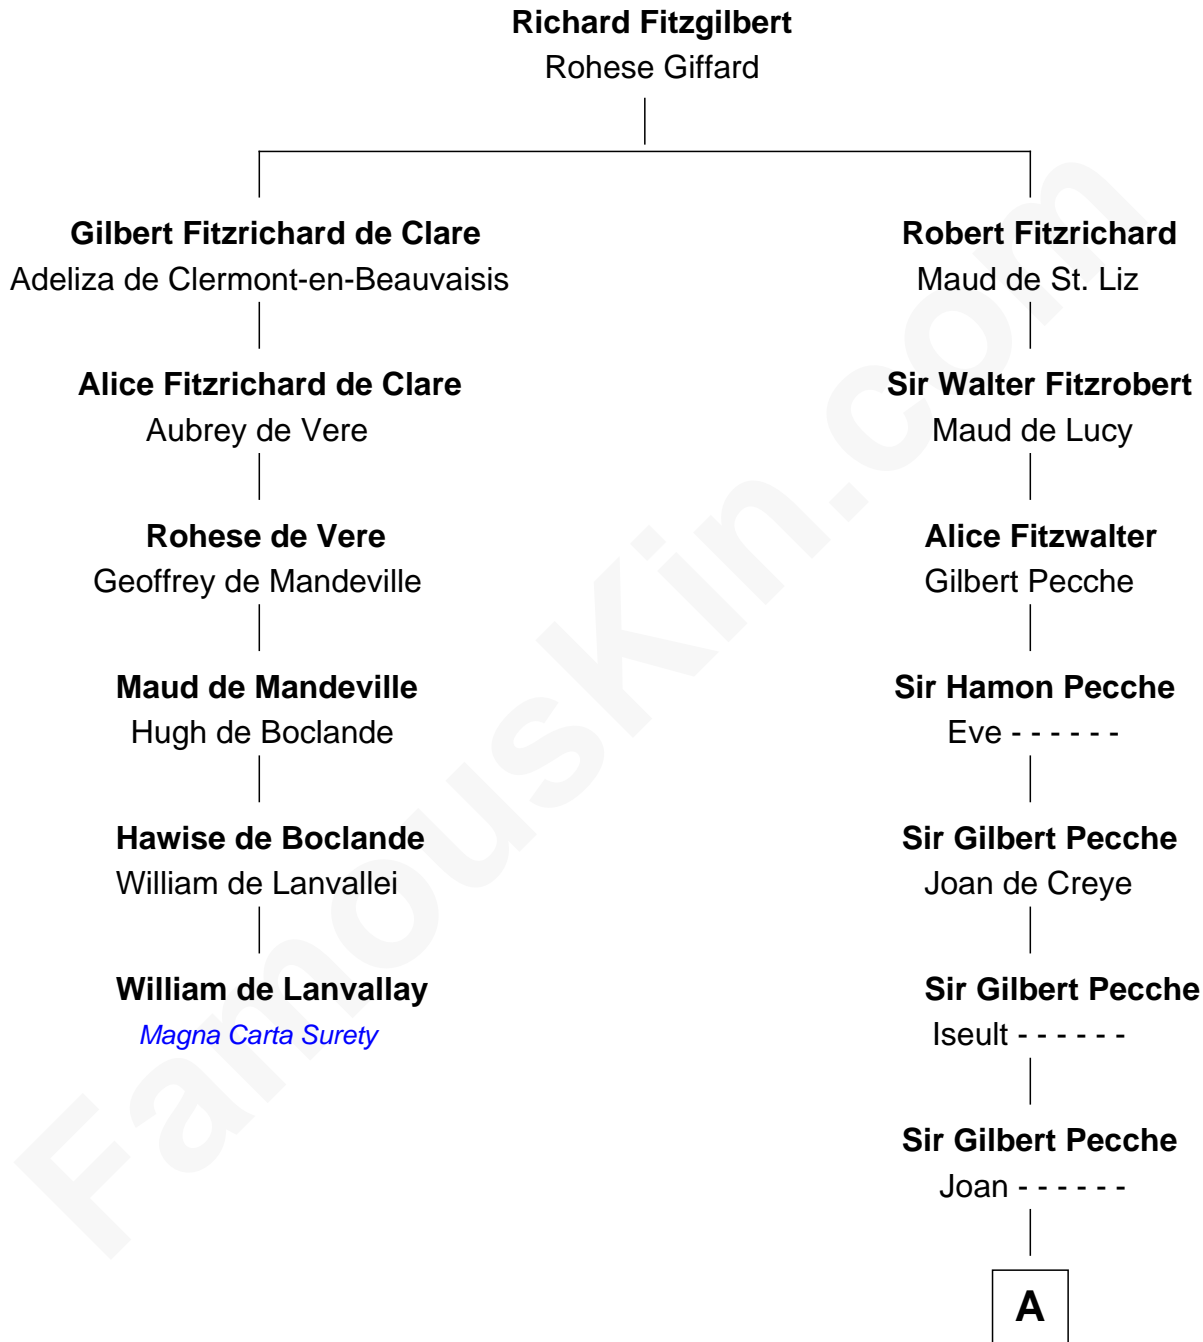

FamousKin.com

Relationship Chart of

William de Lanvallay

Magna Carta Surety

5th cousin 11 times removed of

John Lawrence

(c1618 - 1698/9) Planter passenger 1635

A