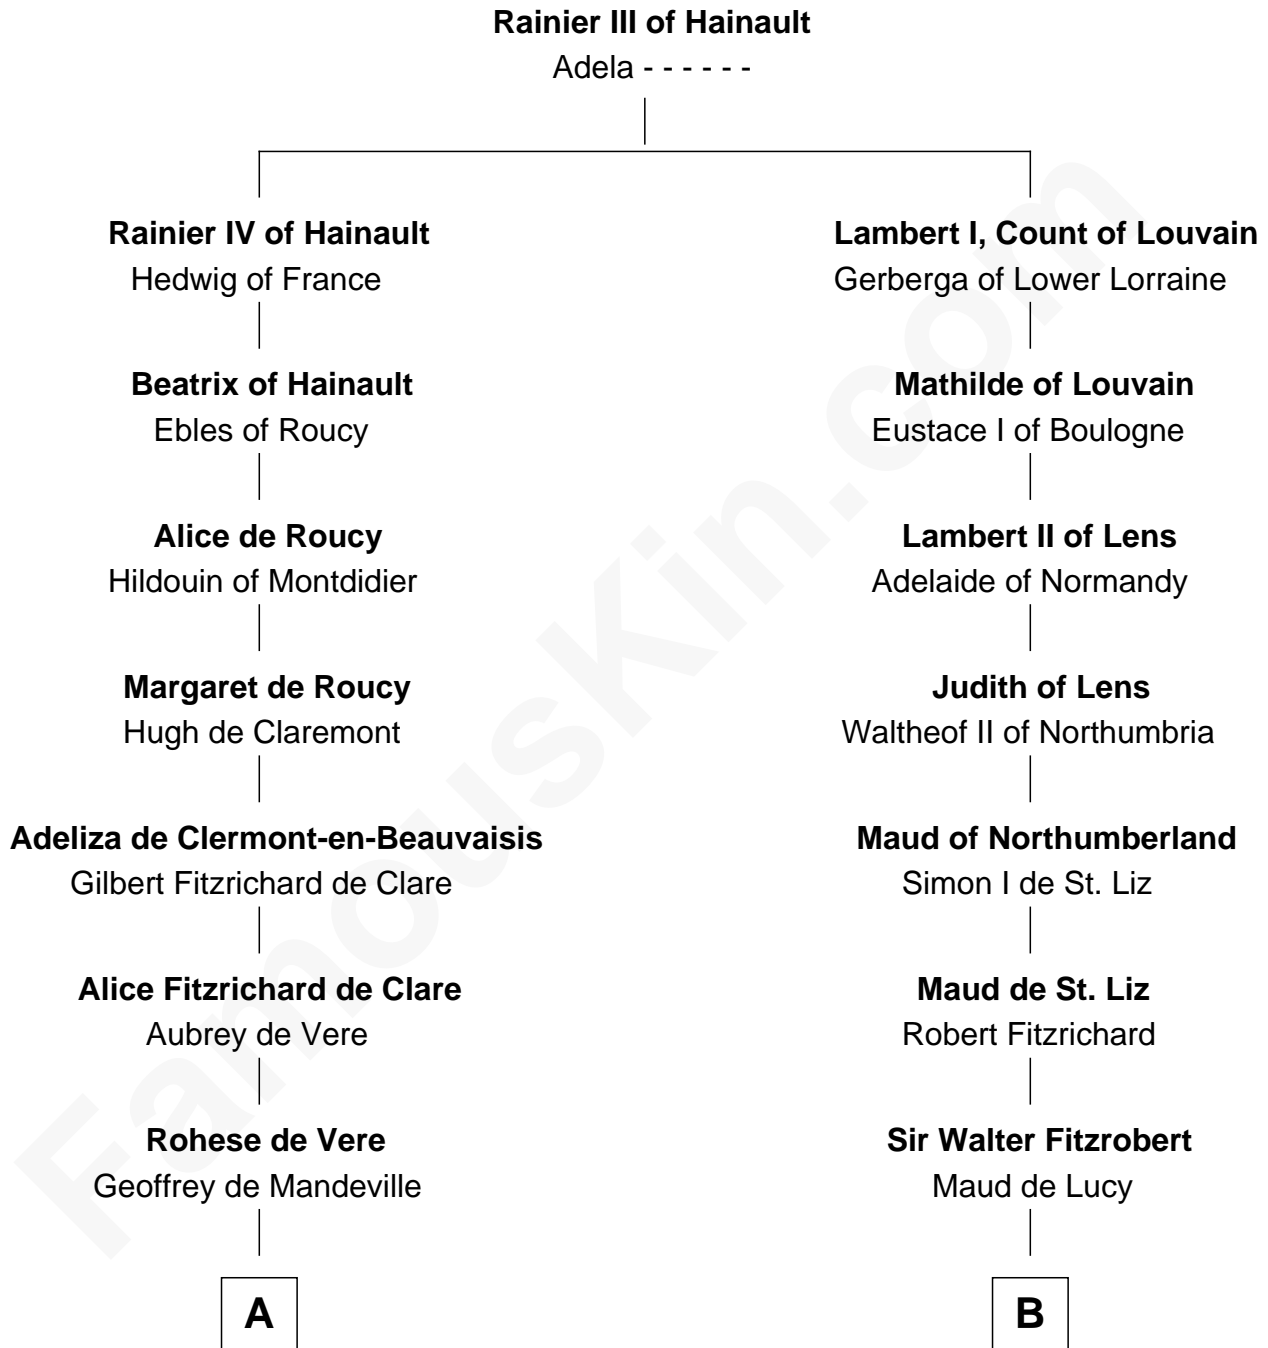

# FamousKin.com Relationship Chart of William de Lanvallay

*Magna Carta Surety*

9th cousin 12 times removed of

**John Lawrence**

(c1618 - 1698/9) Planter passenger 1635

**C**

**Joan Knighton**

Charles Bull

**Richard Bull**

Alice Hunt

**Elizabeth Bull**

John Lawrence

**Thomas Lawrence**

Joanna Antrobus

**John Lawrence**

*Planter passenger 1635*