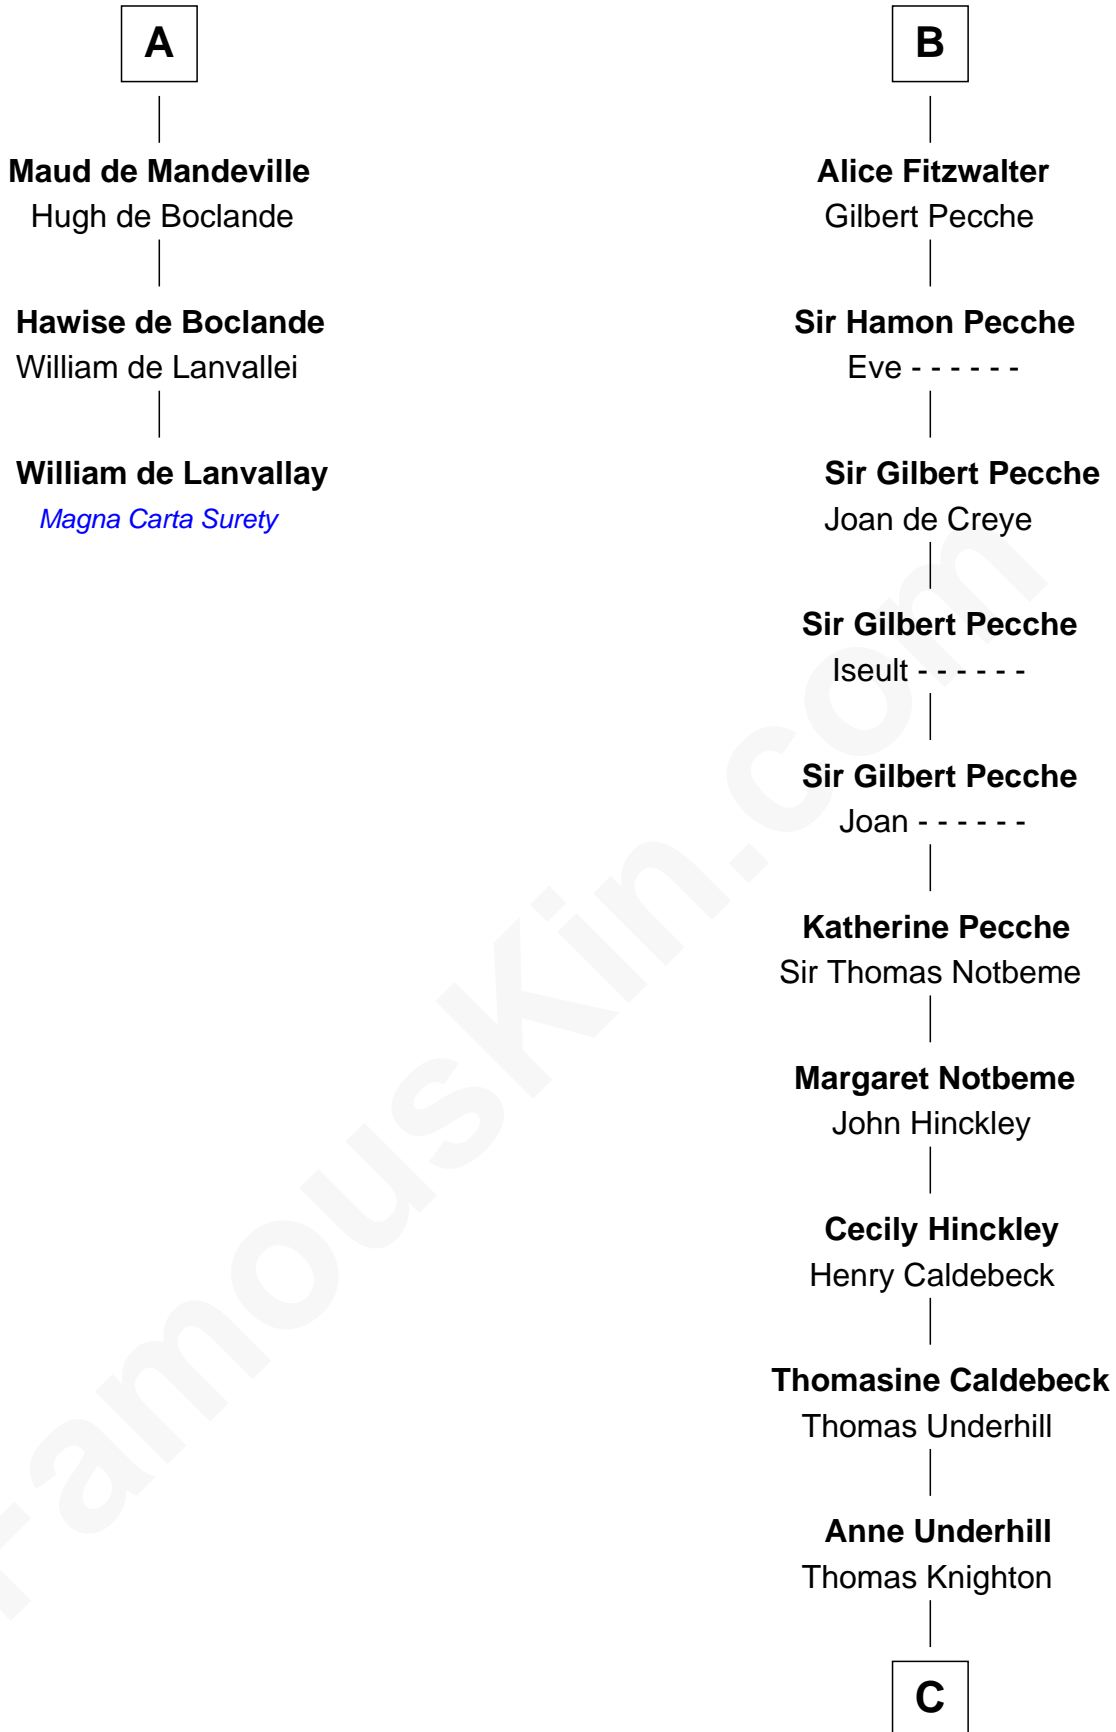

# FamousKin.com Relationship Chart of William de Lanvallay

*Magna Carta Surety*

9th cousin 12 times removed of

**John Lawrence**

(c1618 - 1698/9) Planter passenger 1635

**C**

**Joan Knighton**

Charles Bull

**Richard Bull**

Alice Hunt

**Elizabeth Bull**

John Lawrence

**Thomas Lawrence**

Joanna Antrobus

**John Lawrence**

*Planter passenger 1635*