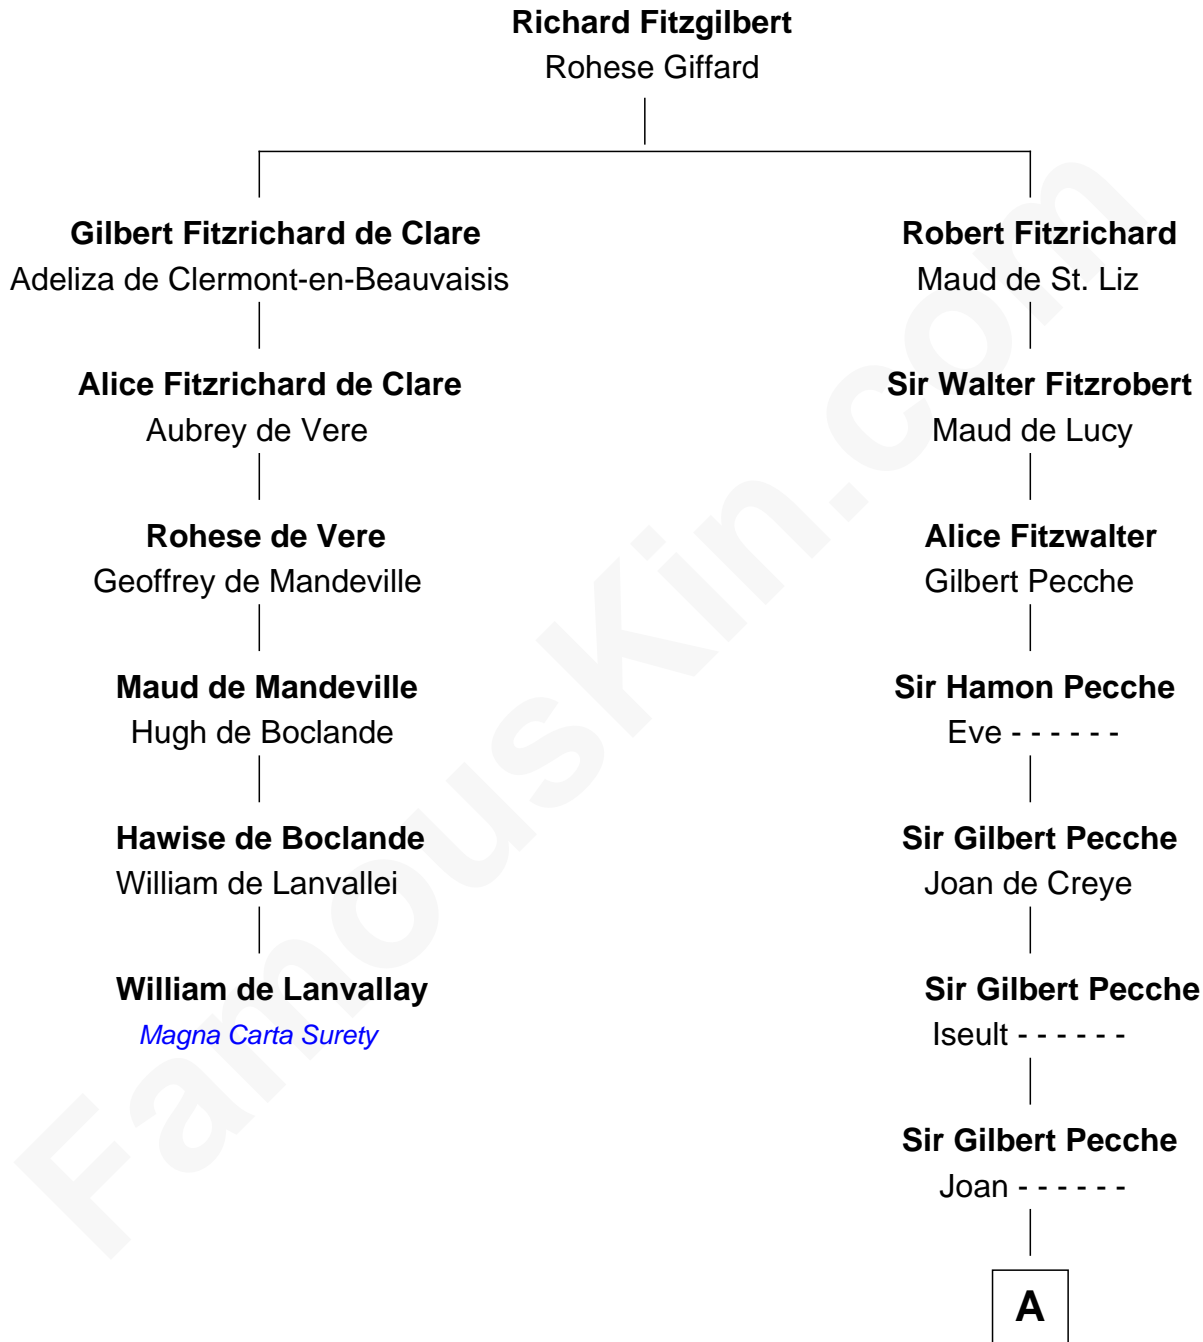

# FamousKin.com Relationship Chart of William de Lanvallay

*Magna Carta Surety*

5th cousin 11 times removed of

**Mary Lawrence**

(c1625 - 1715) Planter passenger 1635

**A**

**Katherine Pecche**  
Sir Thomas Notbeme

**Margaret Notbeme**  
John Hinckley

**Cecily Hinckley**  
Henry Caldebeck

**Thomasine Caldebeck**  
Thomas Underhill

**Anne Underhill**  
Thomas Knighton

**Joan Knighton**  
Charles Bull

**Richard Bull**  
Alice Hunt

**Elizabeth Bull**  
John Lawrence

**Thomas Lawrence**  
Joanna Antrobus

**Mary Lawrence**  
*Planter passenger 1635*