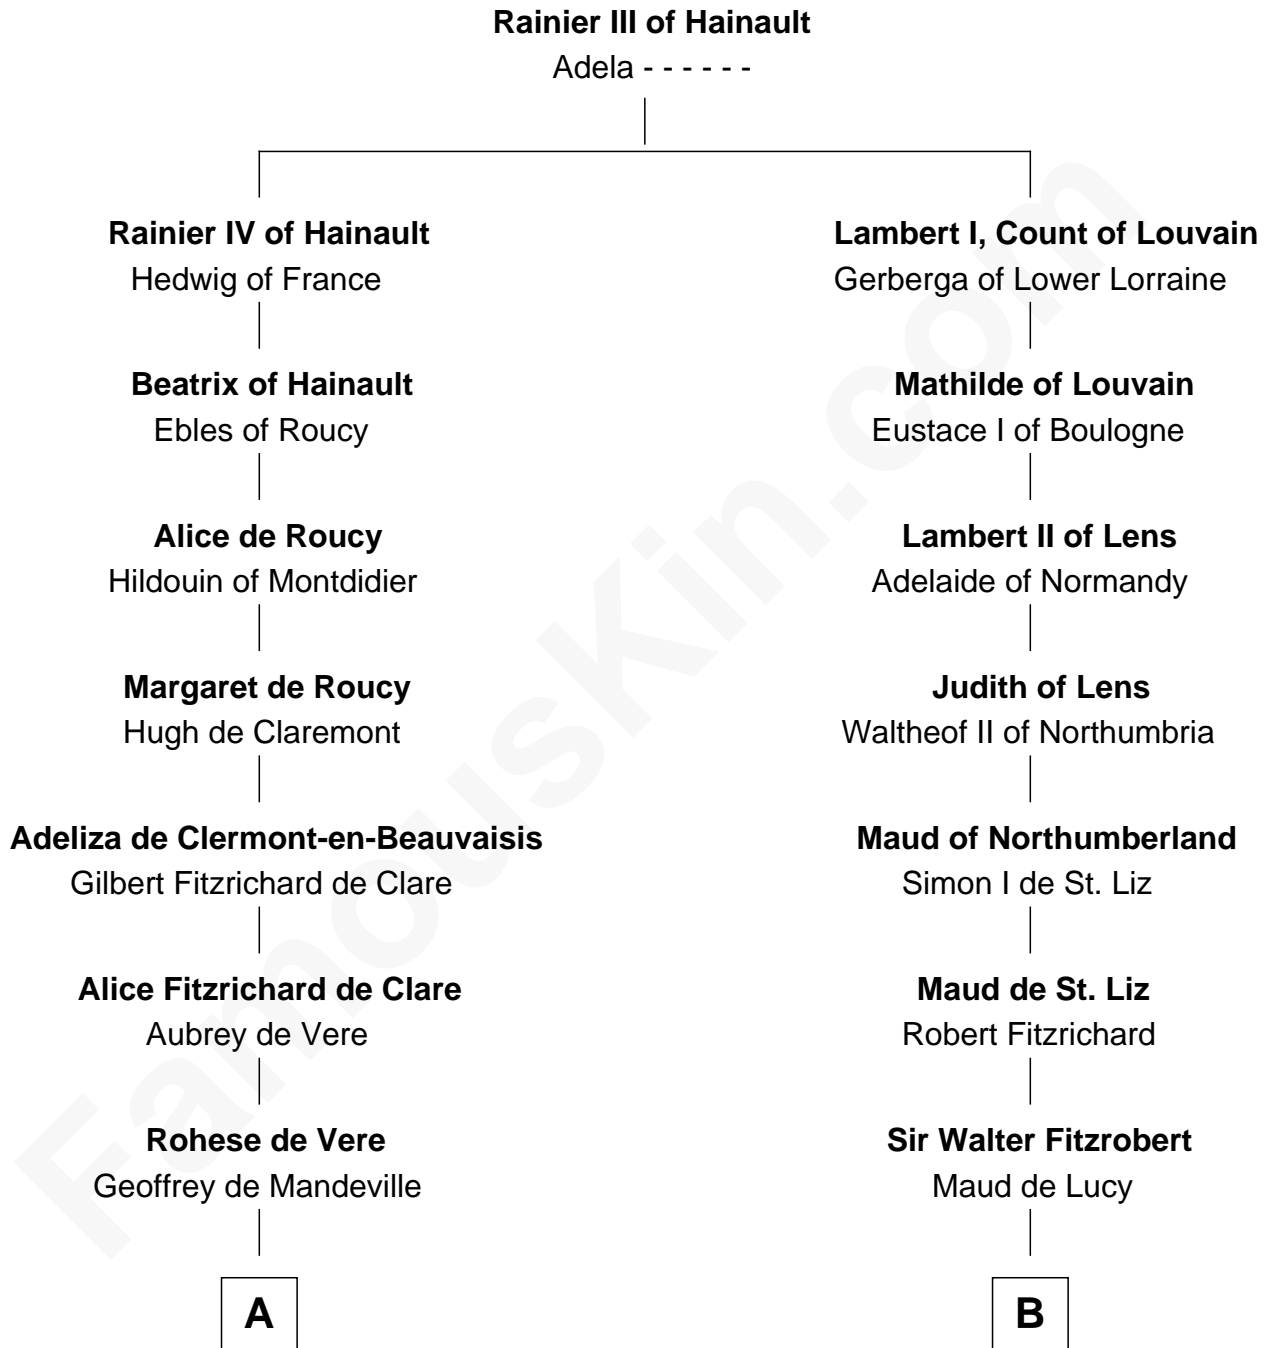

FamousKin.com

Relationship Chart of

William de Lanvallay

Magna Carta Surety

9th cousin 12 times removed of

Mary Lawrence

(c1625 - 1715) Planter passenger 1635

C

Joan Knighton

Charles Bull

Richard Bull

Alice Hunt

Elizabeth Bull

John Lawrence

Thomas Lawrence

Joanna Antrobus

Mary Lawrence

Planter passenger 1635