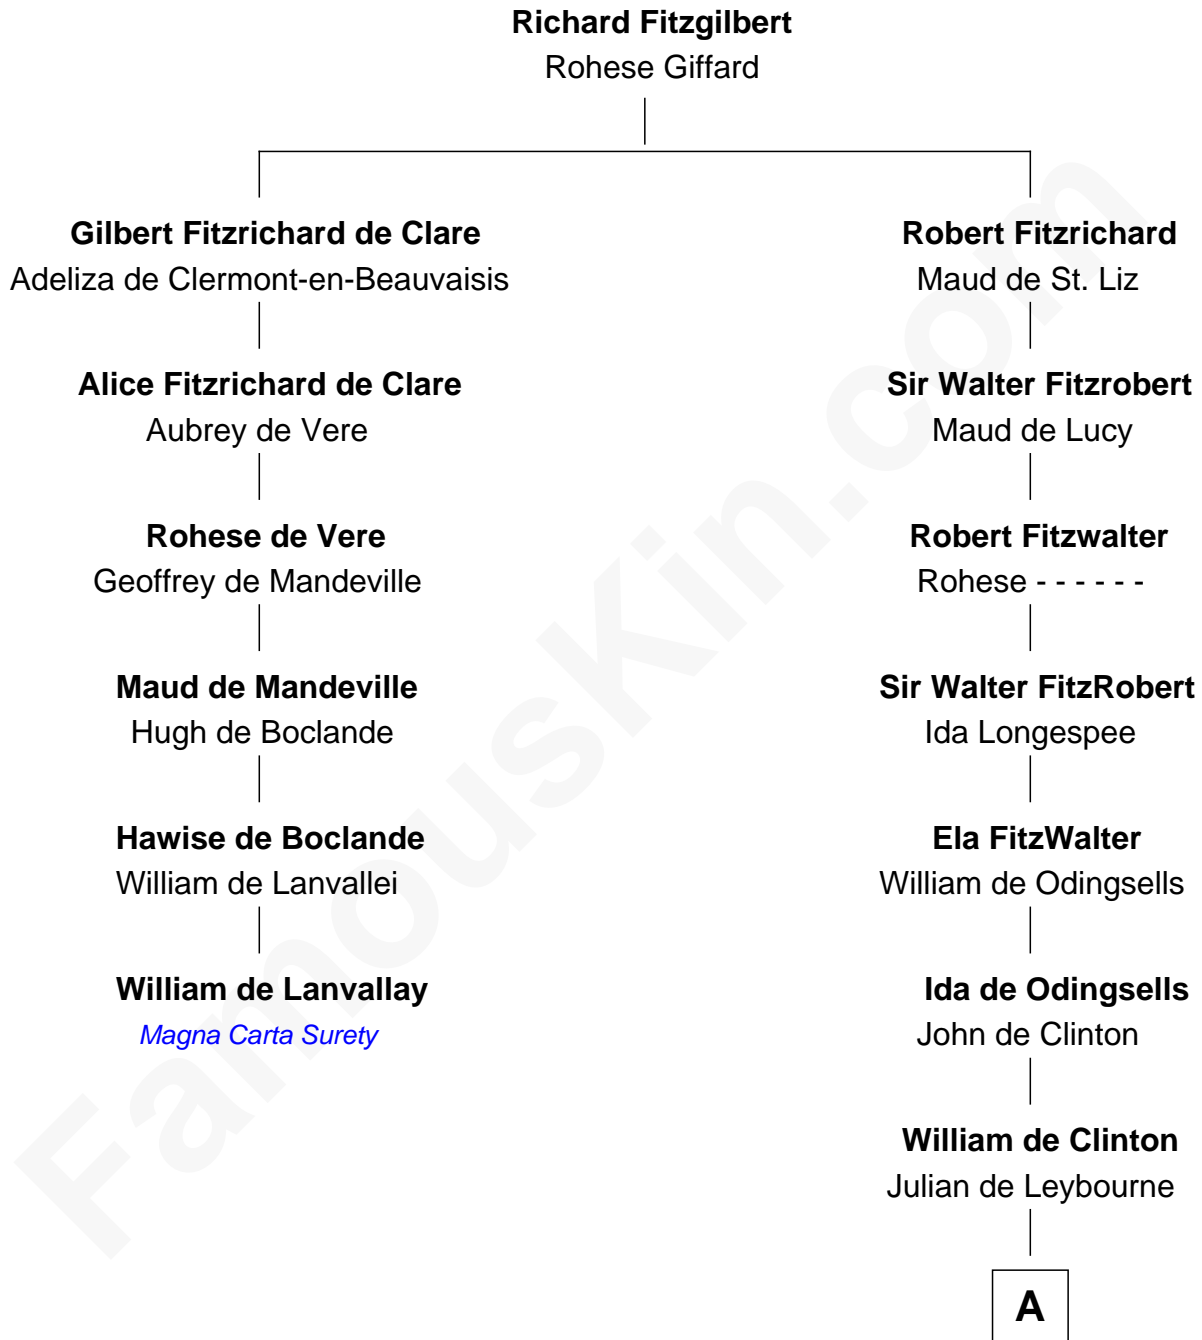

# FamousKin.com Relationship Chart of

**William de Lanvallay**

*Magna Carta Surety*

5th cousin 14 times removed of

**William Wentworth**

*(c1616 - 1696/7) Great Migration Immigrant 1638*

**A**

**Elizabeth de Clinton**

Sir John FitzWilliam

**Sir William FitzWilliam**

Maude de Cromwell

**Joan FitzWilliam**

Sir Henry Sotehill

**Henry Sotehill**

Eleanor Moseley

**Beatrice Sotehill**

Sir Thomas Markenfield

**Elizabeth Markenfield**

Walter Calverley

**Joan Calverley**

John Wentworth

**Thomas Wentworth**

Jane Mirfield

**Oliver Wentworth**

Susanna Carter

—  
**William Wentworth**

*Great Migration Immigrant 1638*

FamousKin.com