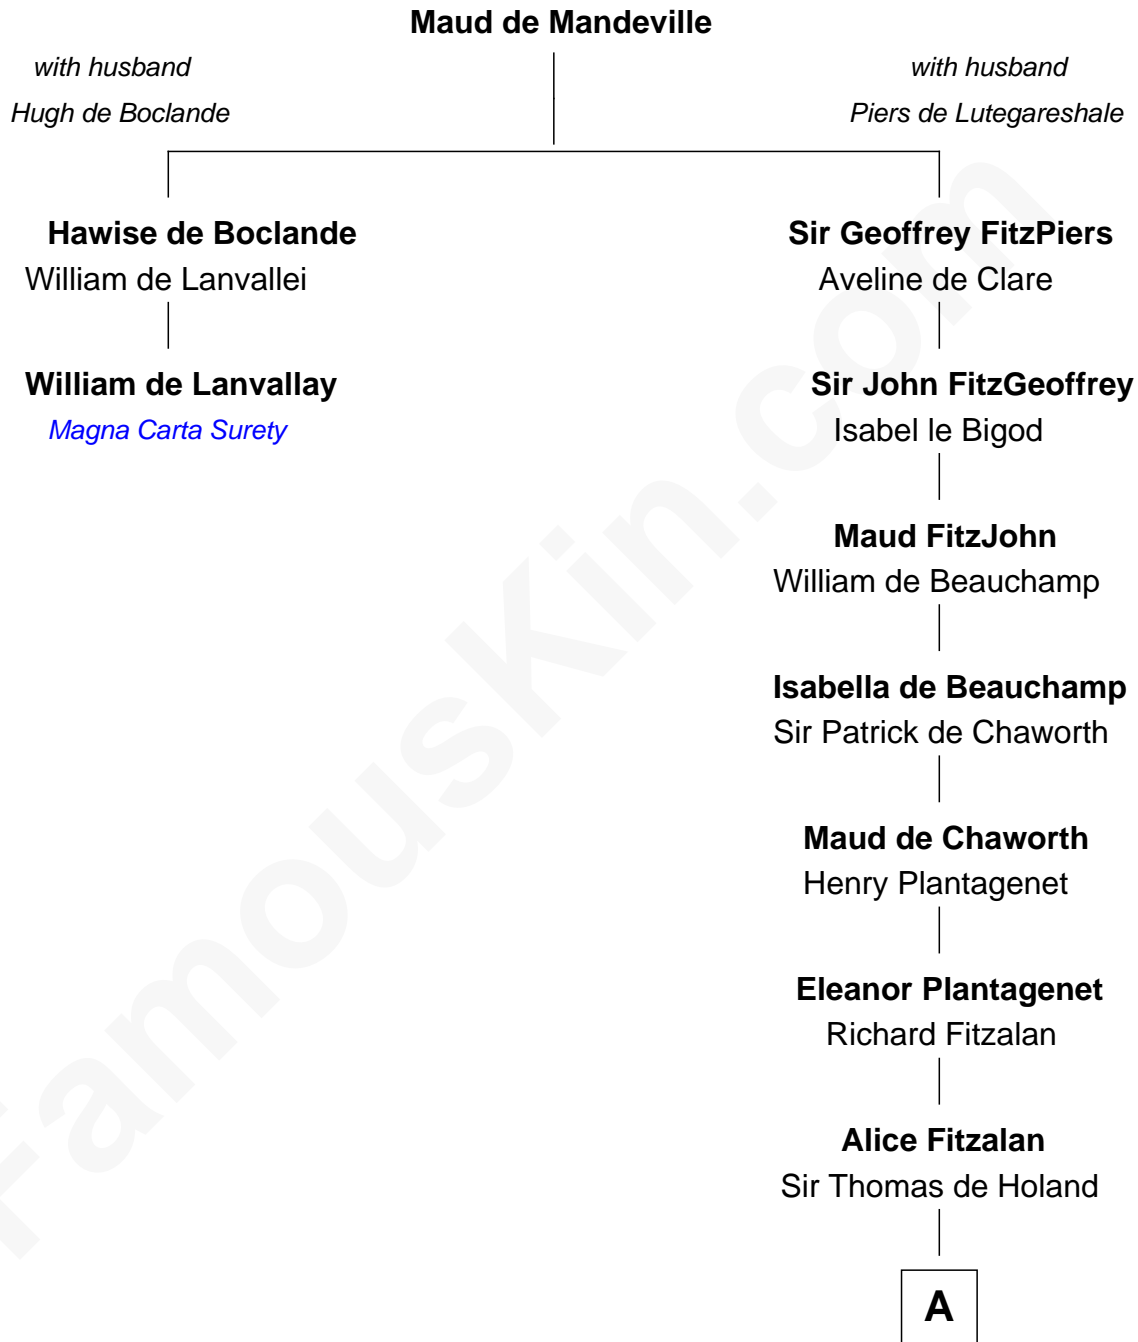

FamousKin.com

Relationship Chart of

William de Lanvalley

Magna Carta Surety

1st cousin 16 times removed of

Patrick Henry

1st and 6th Governor of Virginia

A

Margaret de Holand

Sir John Beaufort

Joan Beaufort

Sir James Stewart

John Stewart

Eleanor Sinclair

Elizabeth Stewart

Alexander Robertson