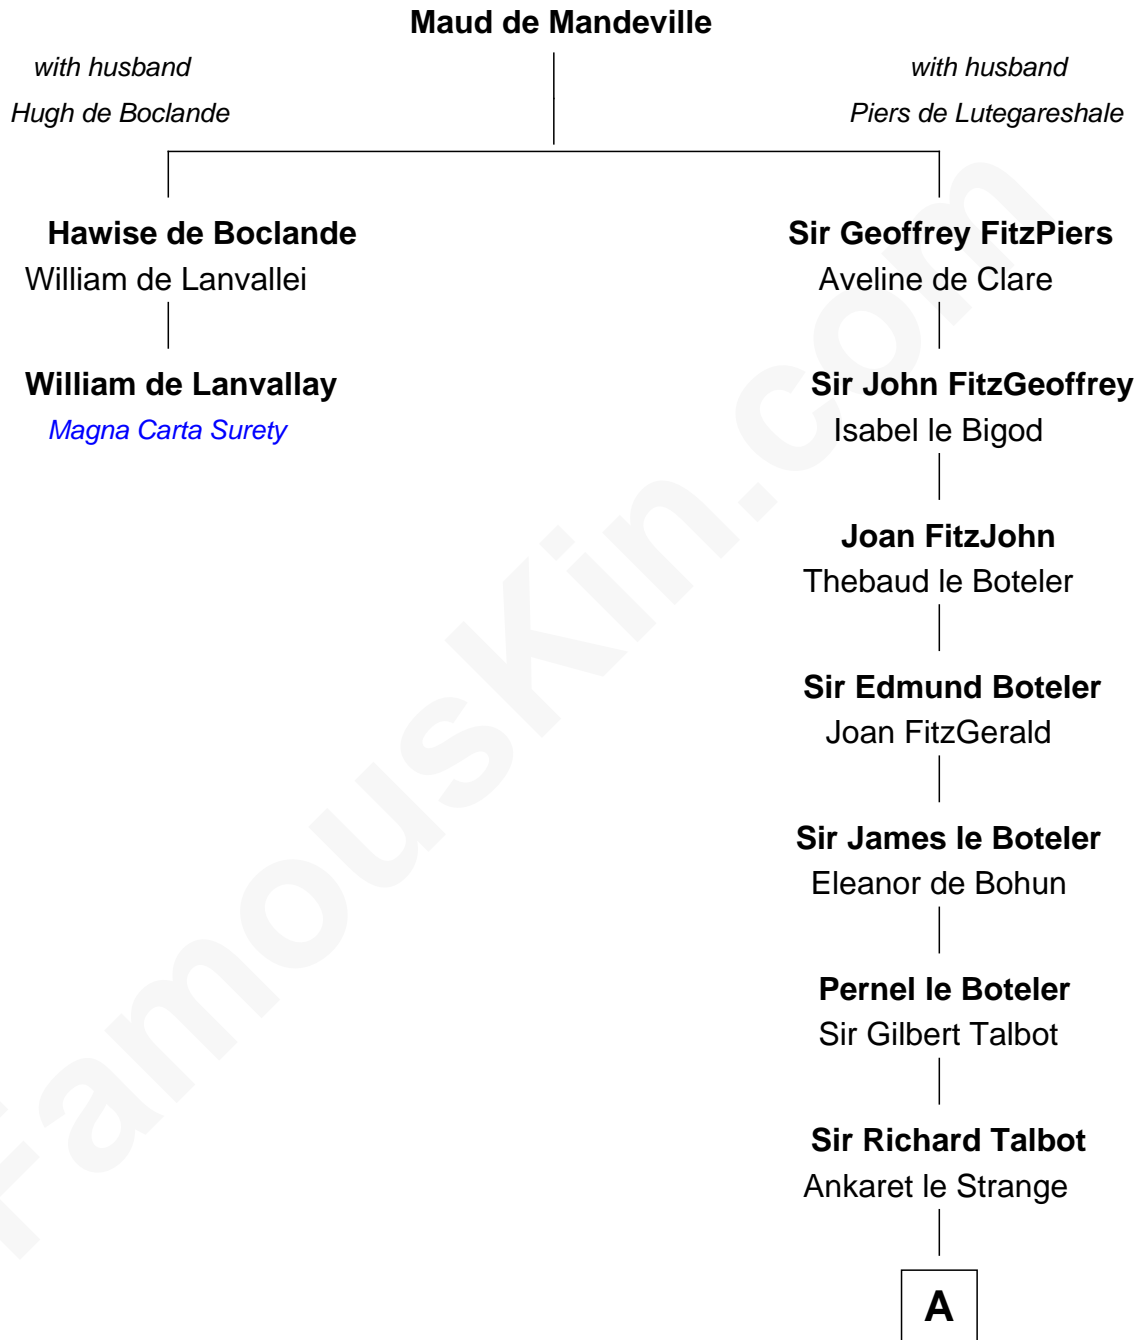

FamousKin.com

Relationship Chart of

William de Lanvalley

Magna Carta Surety

1st cousin 10 times removed of

Catherine Parr

6th Wife of King Henry VIII

A

—
Mary Talbot

Sir Thomas Greene

—
Sir Thomas Greene

Marine Bellers

—
Sir Thomas Green

Joan Fogge

—
Maud Green

Sir Thomas Parr