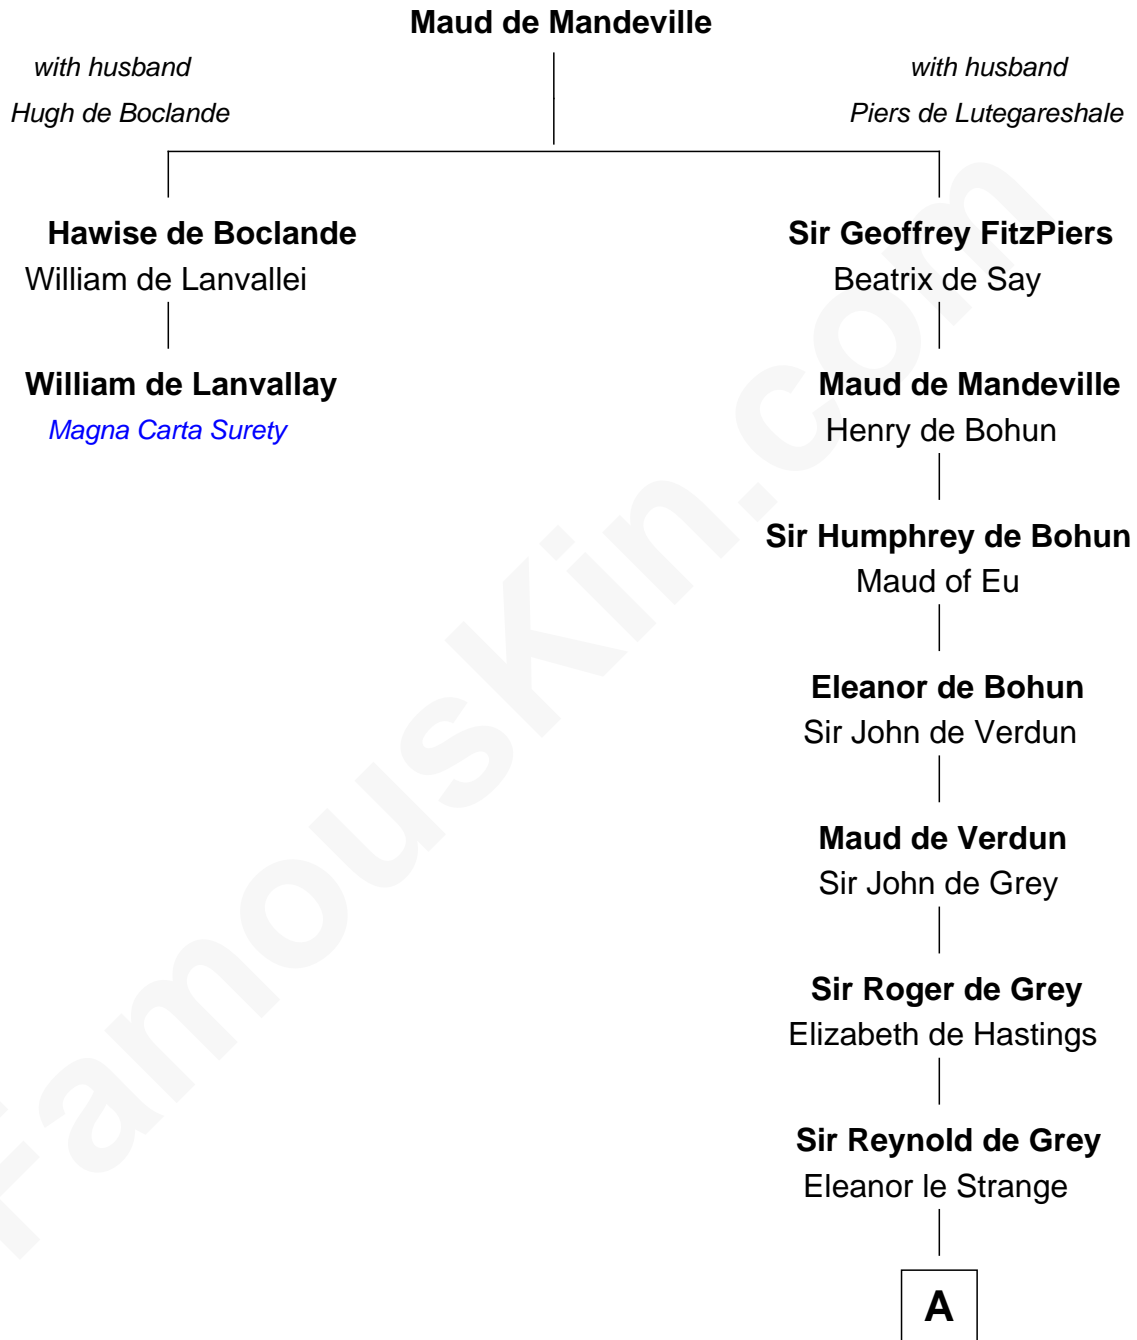

# FamousKin.com Relationship Chart of

**William de Lanvally**

*Magna Carta Surety*

1st cousin 17 times removed of

**James Bowdoin**

*2nd Governor of Massachusetts*

**B**

—  
**Hannah Pordage**

James Bowdoin

—  
**James Bowdoin**

*2nd Governor of Massachusetts*

FamousKin.com