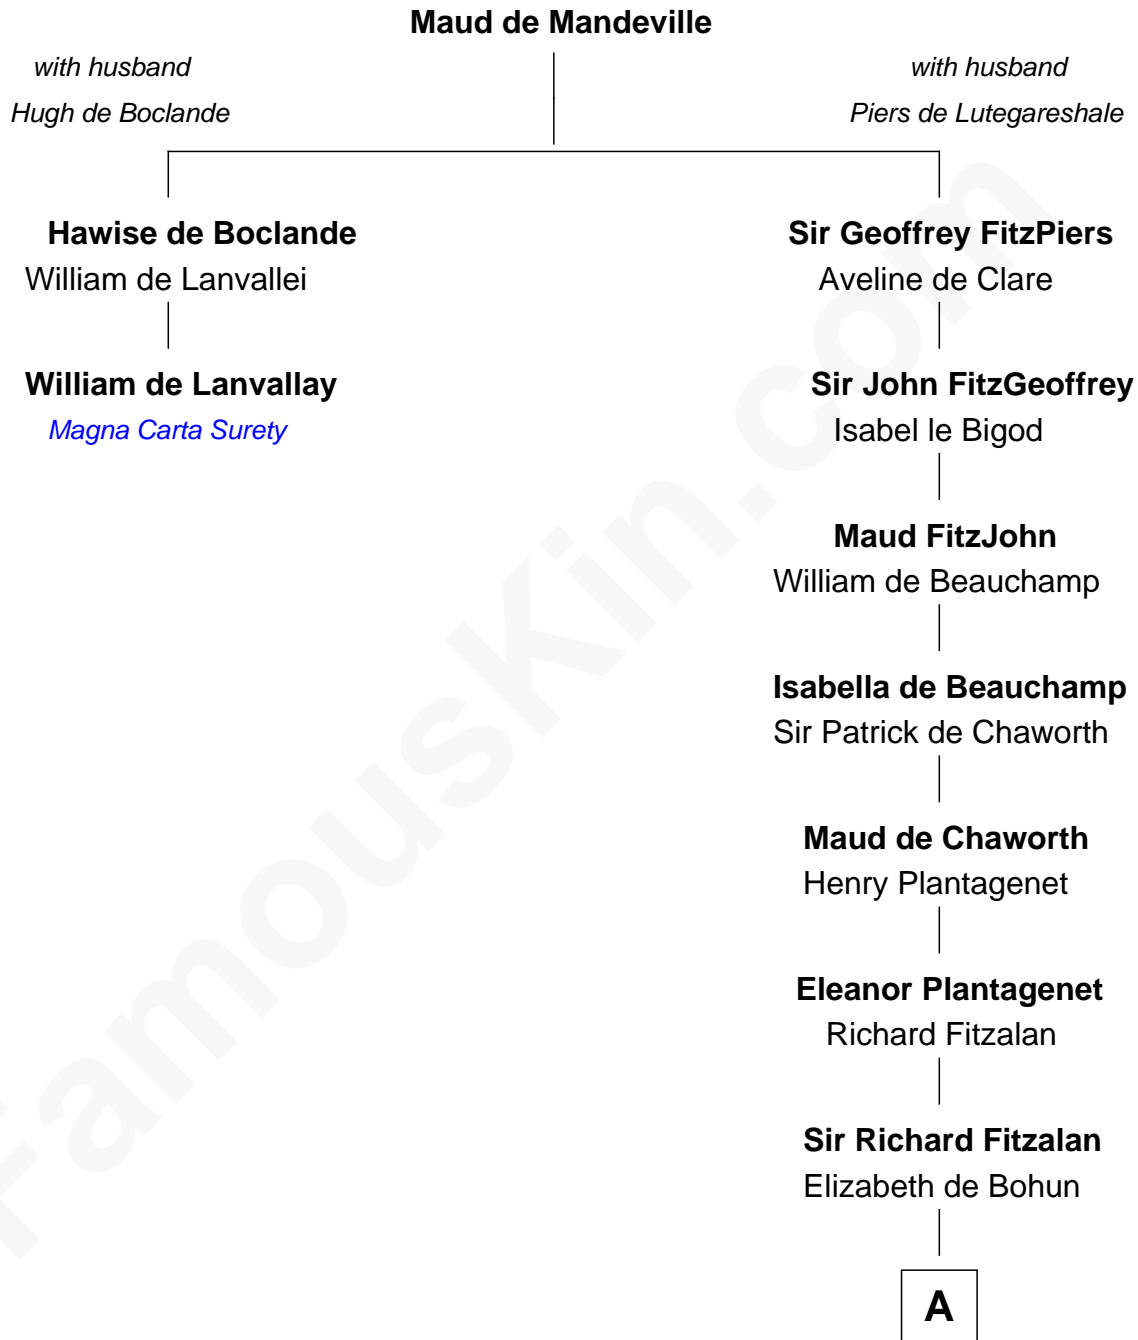

# FamousKin.com Relationship Chart of

**William de Lanvally**

*Magna Carta Surety*

1st cousin 18 times removed of

**Henry Lee III**

*9th Governor of Virginia*

**A**

**Elizabeth Fitzalan**  
Sir Robert Goushill

**Joan Goushill**  
Sir Thomas Stanley

**Katherine Stanley**  
Sir John Savage

**Dulcia Savage**  
Sir Henry Bold

**Maud Bold**  
Thomas Gerard

**Jennet Gerard**  
Richard Eltonhead

**William Eltonhead**  
Anne Bowers