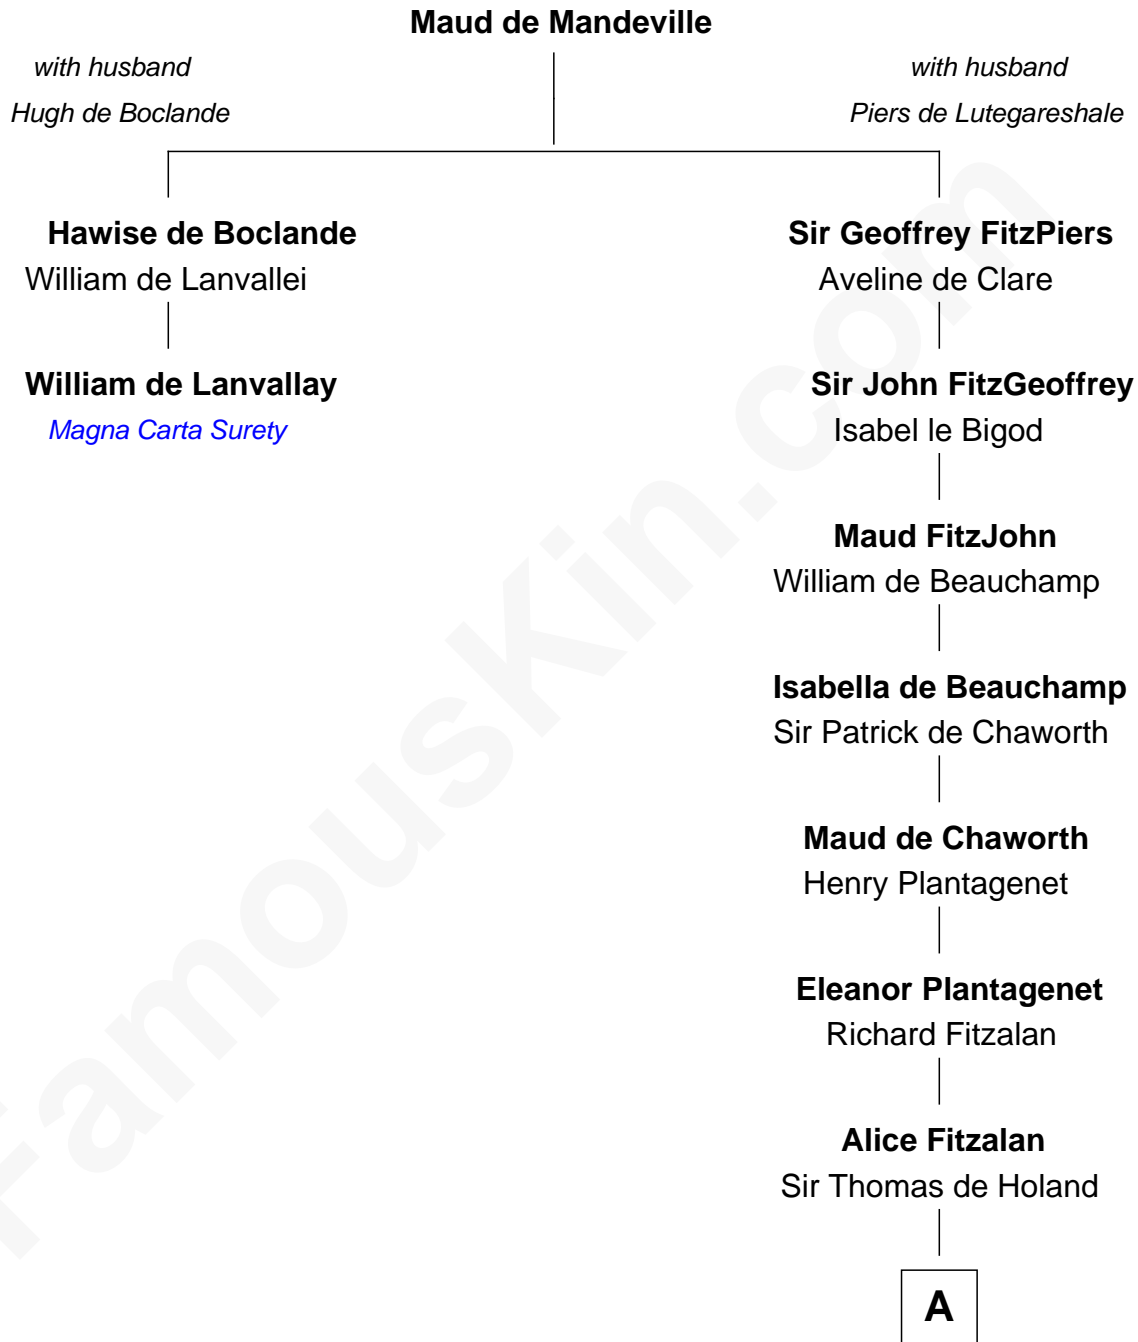

FamousKin.com Relationship Chart of

William de Lanvally

Magna Carta Surety

1st cousin 15 times removed of

Alexander Spotswood

Lieutenant Governor of Virginia

A

Margaret de Holand

Sir John Beaufort

Joan Beaufort

Sir James Stewart

John Stewart

Eleanor Sinclair

Jean Stewart

James Arbuthnott

Isabel Arbuthnott

Sir Robert Maule

William Maule

Bethia Guthrie

Eleanor Maule

Sir Alexander Morrison

Bethia Morrison

Sir Robert Spottiswoode

Dr. Robert Spottiswoode

Catherine Mercer

Alexander Spotswood

Lieutenant Governor of Virginia