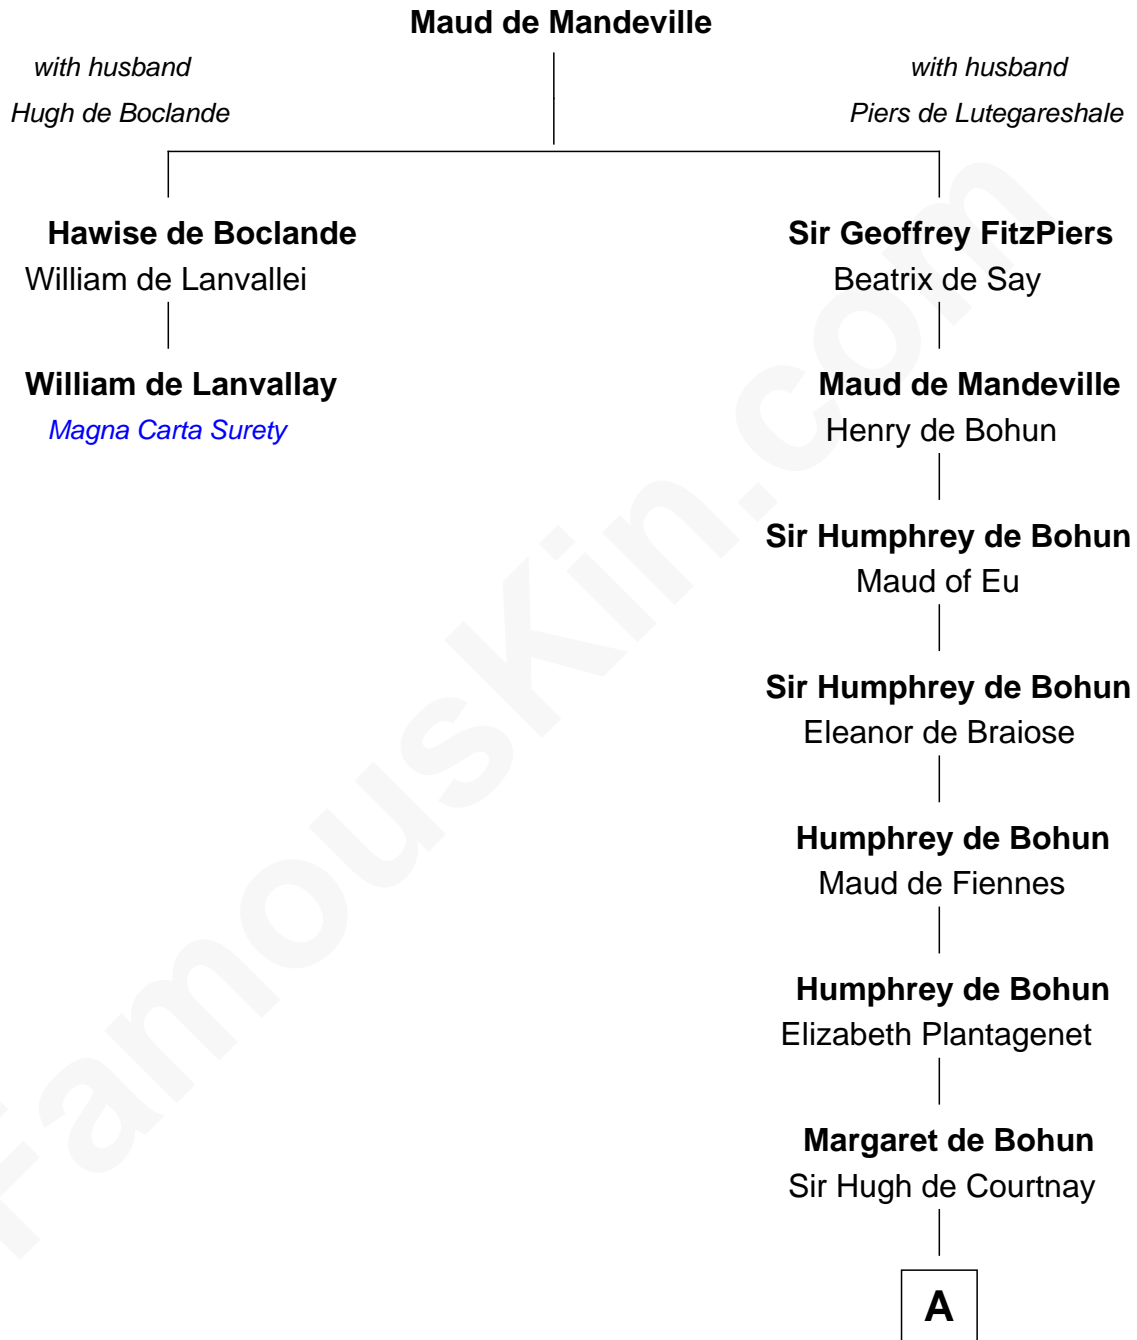

FamousKin.com Relationship Chart of William de Lanvalley

Magna Carta Surety

1st cousin 14 times removed of

Percival Lowell

(c1570 - c1666) Great Migration Immigrant 1639

A

Elizabeth de Courtnay

Sir Andrew Luttrell

Sir Hugh Luttrell

Catherine de Beaumont

Sir John Luttrell

Margaret Touchet

Sir James Luttrell

Elizabeth Courtnay

Sir Hugh Luttrell

Margaret Hill

Eleanor Luttrell

Roger Yorke

Elizabeth Yorke

Edmund Percival

Christian Percival

Richard Lowle

Percival Lowell

Great Migration Immigrant 1639