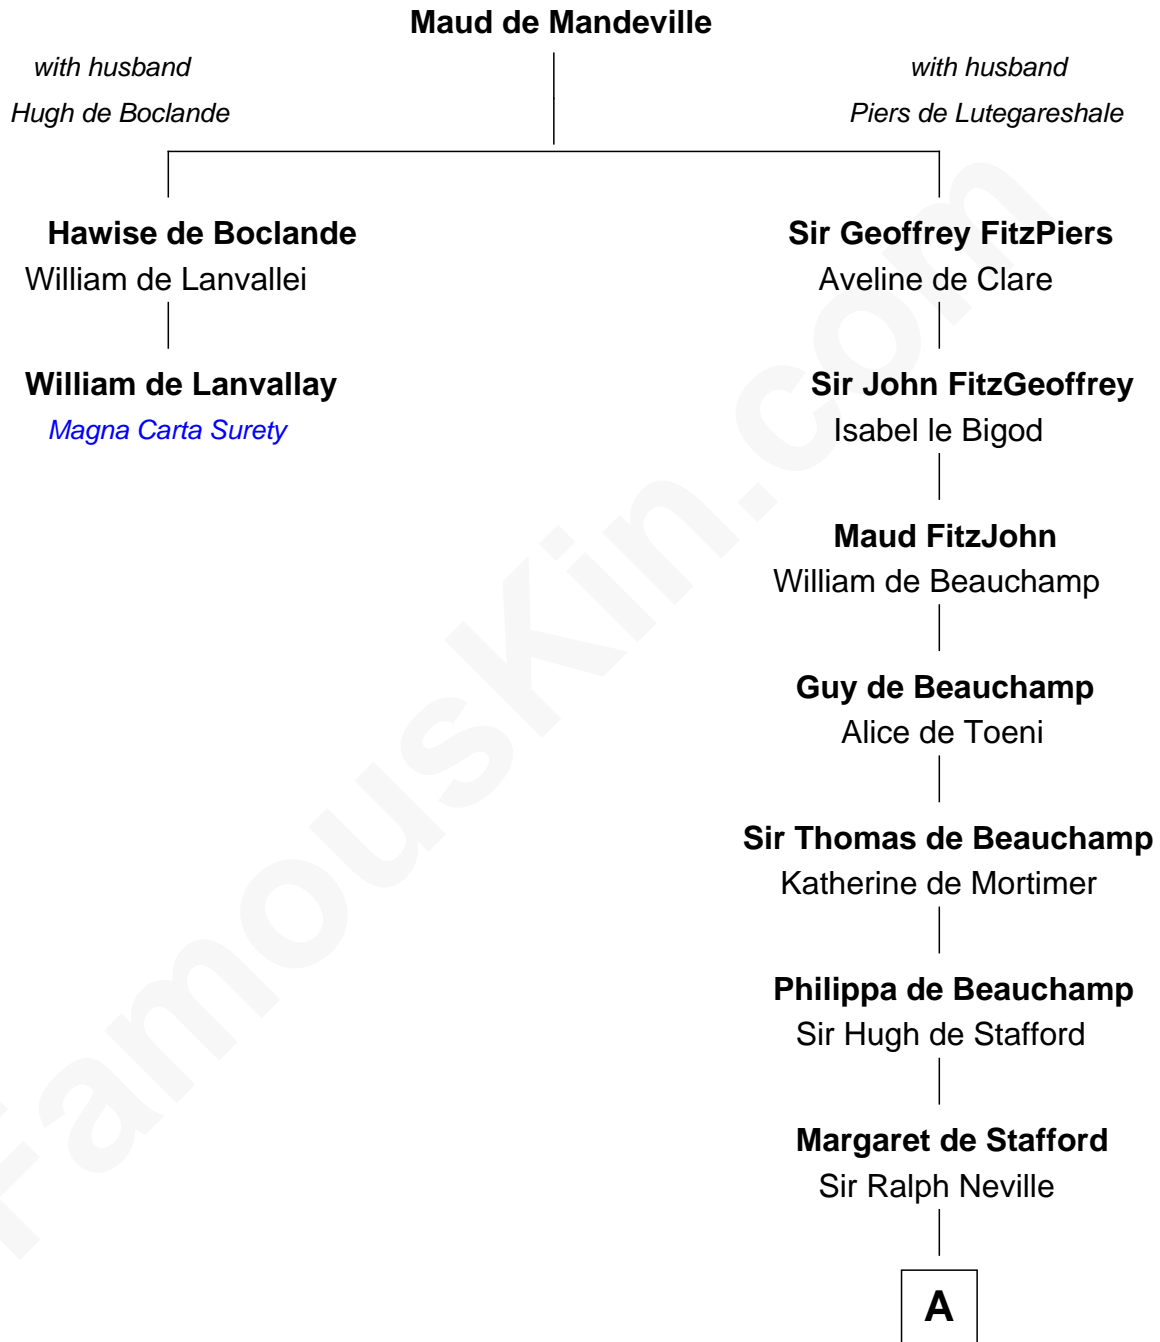

FamousKin.com

Relationship Chart of

William de Lanvally

Magna Carta Surety

1st cousin 17 times removed of

Benjamin Harrison V

Signer of the Declaration of Independence

A

Margaret de Neville

Sir Richard Scrope

Sir Henry le Scrope

Elizabeth le Scrope

Margaret Scrope

John Bernard

John Bernard

Margaret Daundelyn