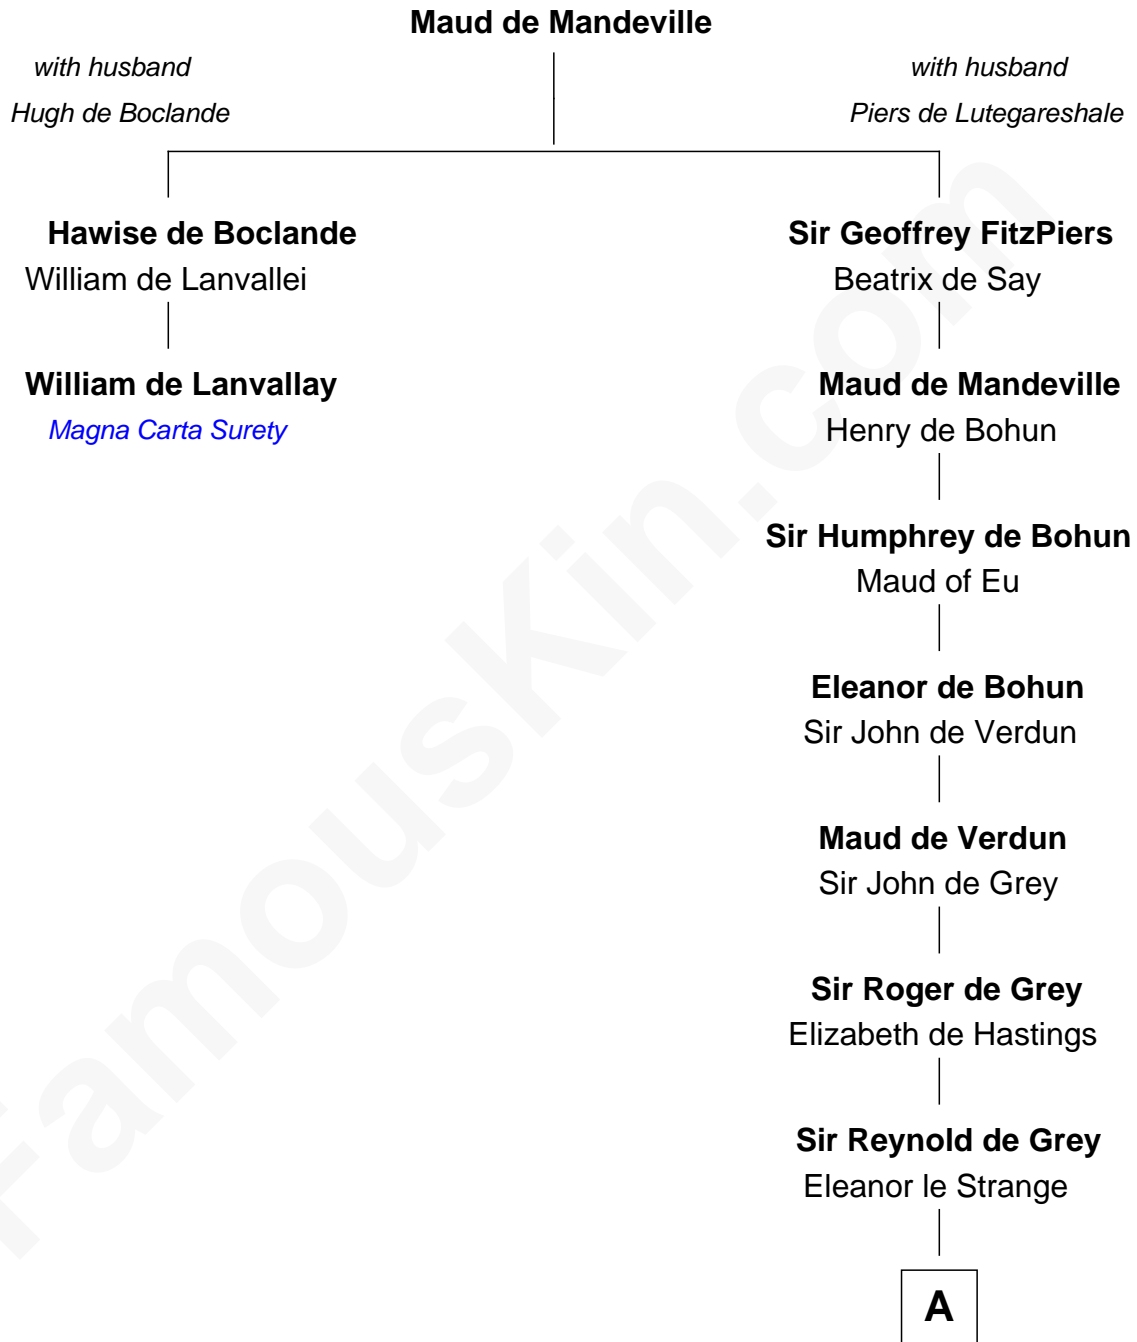

FamousKin.com Relationship Chart of

William de Lanvally

Magna Carta Surety

1st cousin 17 times removed of

George Clinton

4th U.S. Vice President

A

Sir Reynold Grey

Margaret de Ros

Sir John Grey

Constance de Holand

Sir Edmund Grey

Katherine Percy

George Grey

Catherine Herbert

Anne Grey