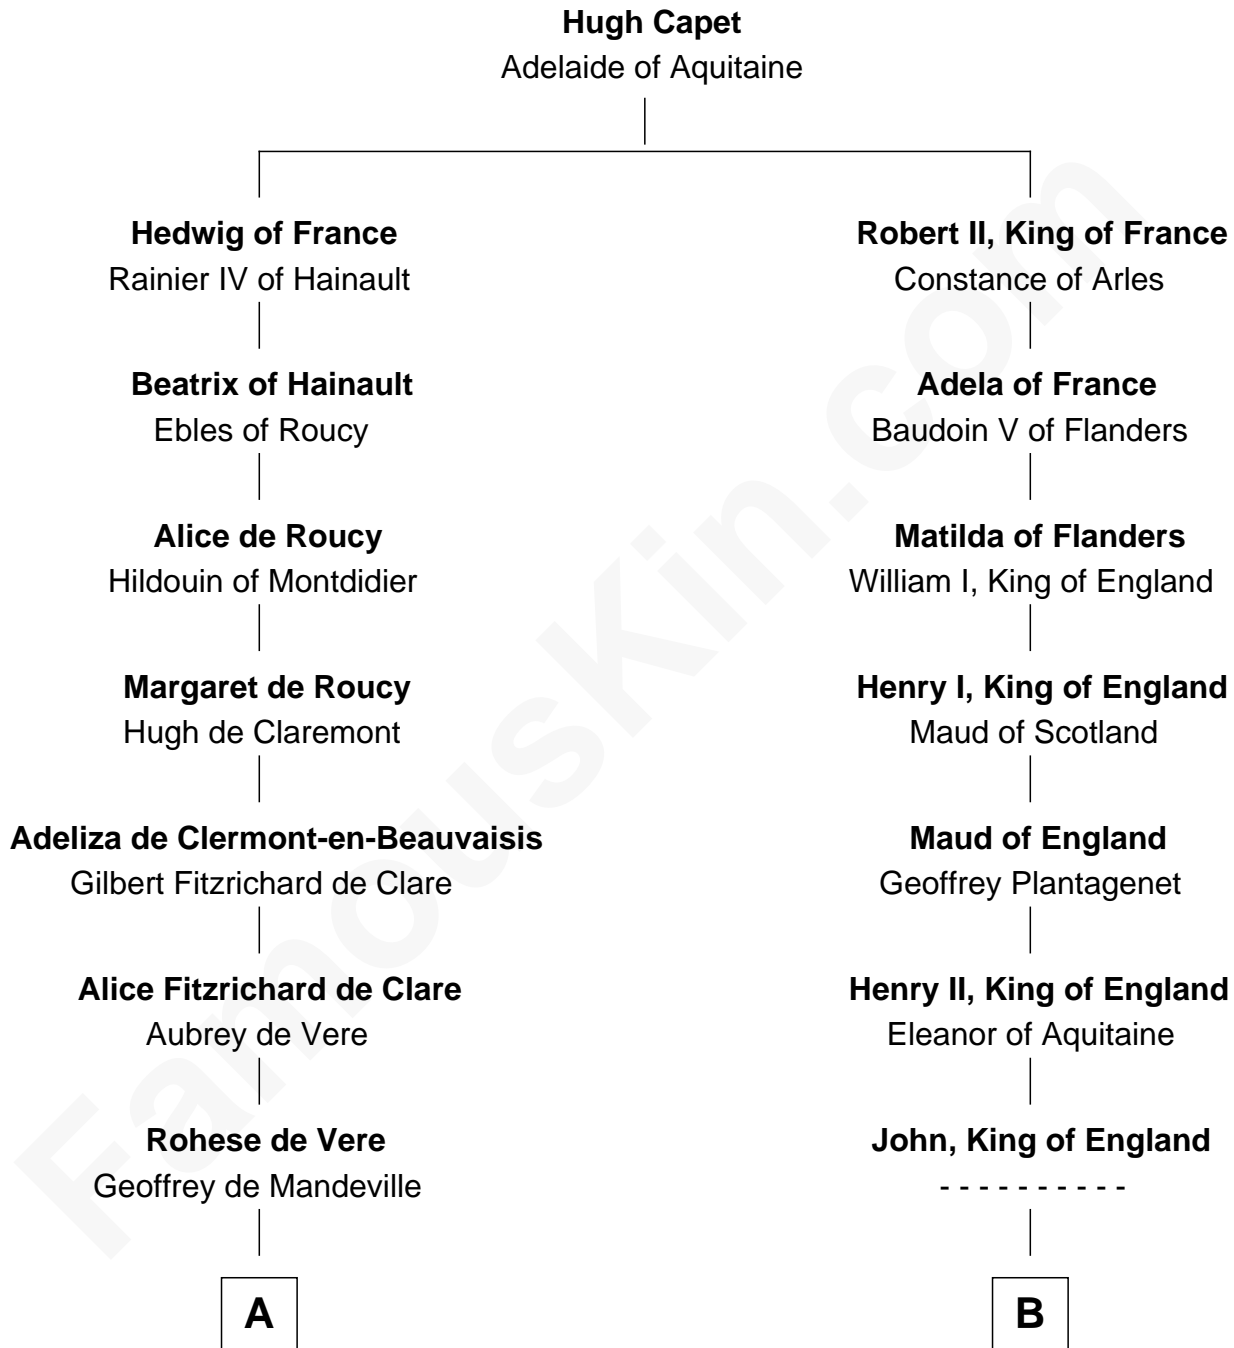

FamousKin.com

Relationship Chart of

William de Lanvallay

Magna Carta Surety

9th cousin 11 times removed of

Hugh Peter

(c1598 - 1660) *Abigail or Defence passenger 1635*

C

—
Elizabeth Killigrew

Thomas Treffry

—
John Treffry

Emilyn Tresithny

—
Martha Treffry

Thomas Dickwood alias Peter

—
Hugh Peter

Abigail or Defence passenger 1635