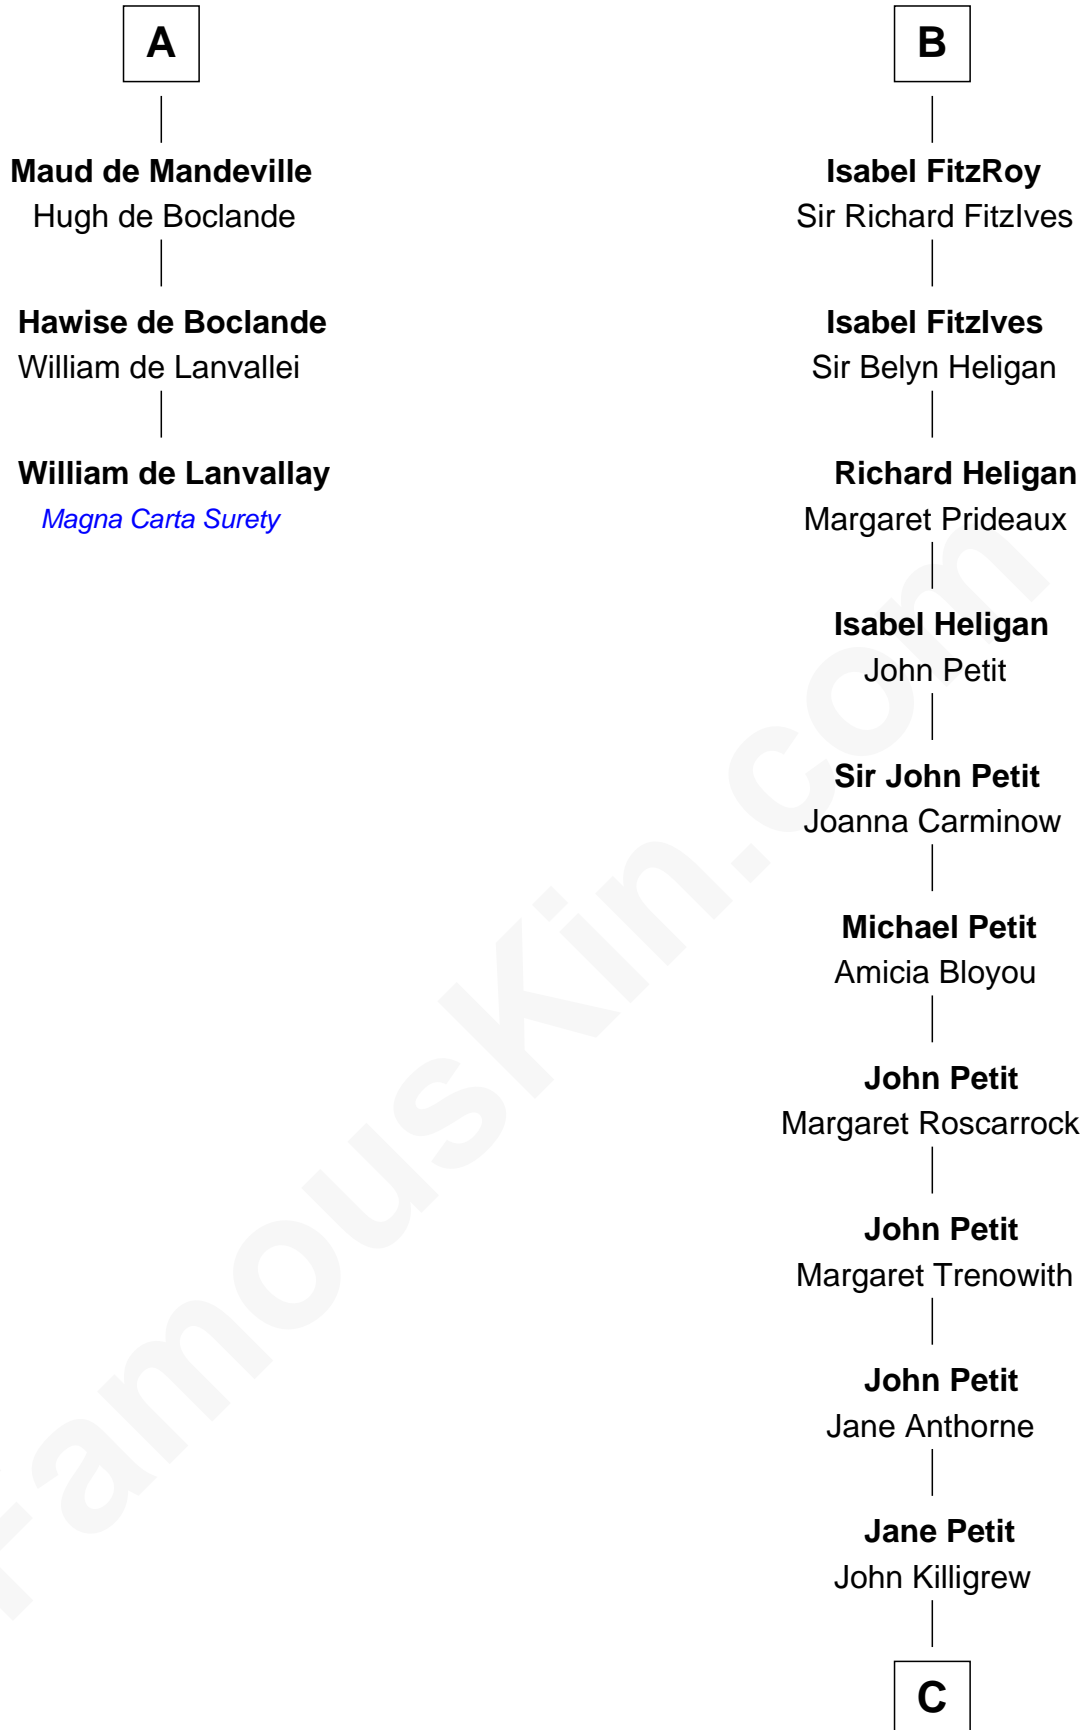

FamousKin.com

Relationship Chart of

William de Lanvallay

Magna Carta Surety

9th cousin 11 times removed of

Hugh Peter

(c1598 - 1660) *Abigail or Defence passenger 1635*

C

—
Elizabeth Killigrew

Thomas Treffry

—
John Treffry

Emilyn Tresithny

—
Martha Treffry

Thomas Dickwood alias Peter

—
Hugh Peter

Abigail or Defence passenger 1635