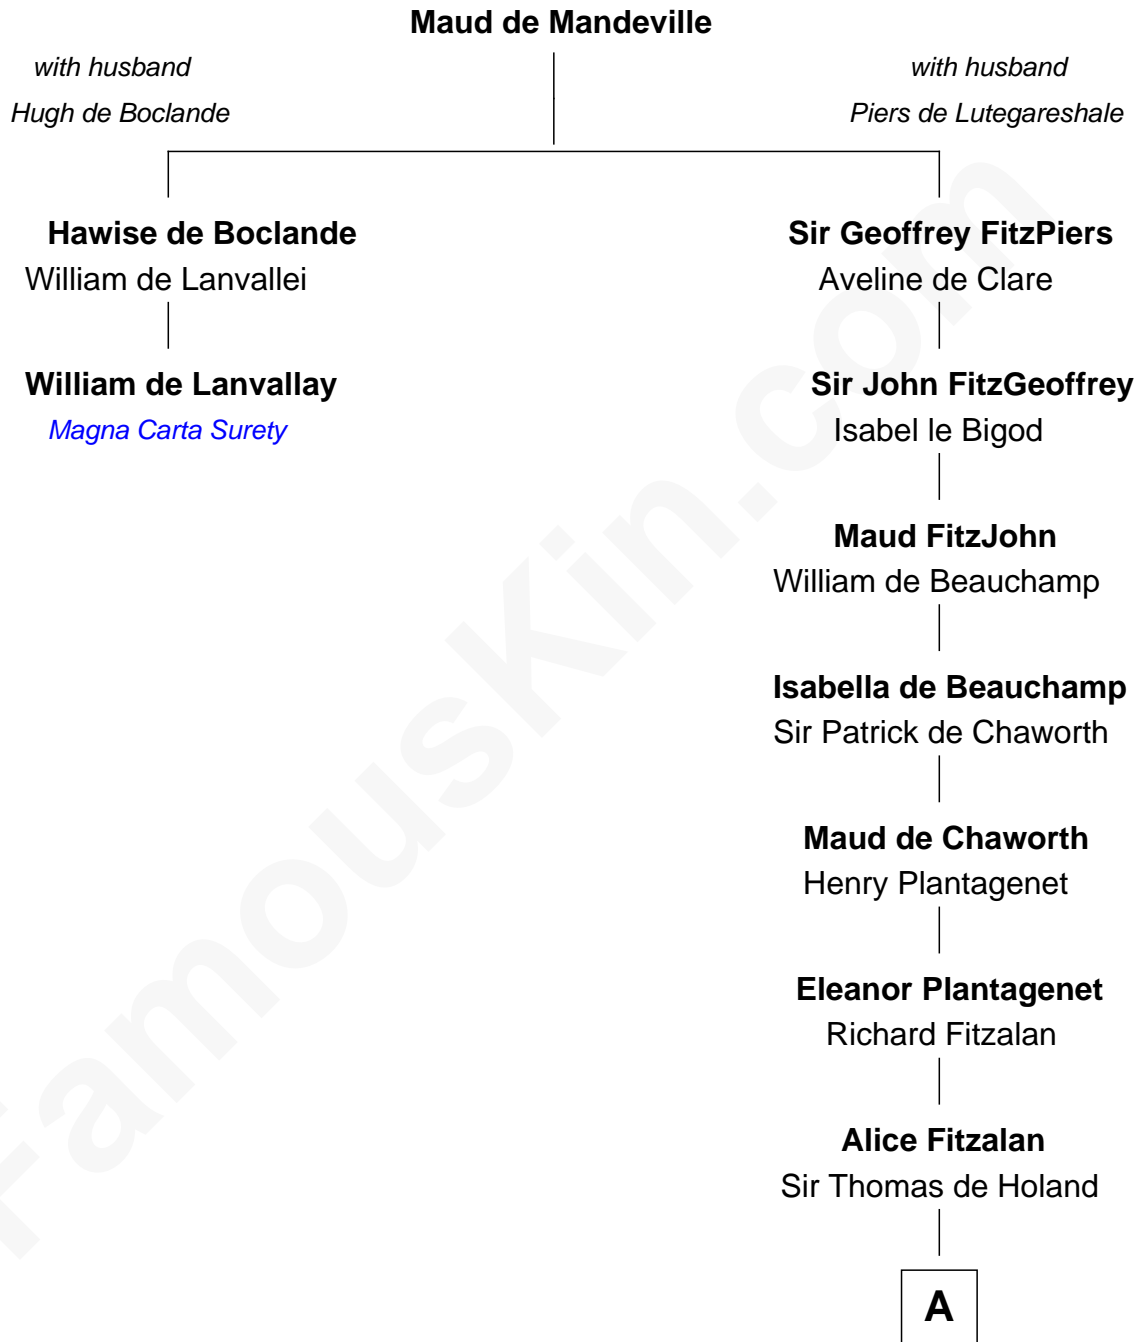

# FamousKin.com Relationship Chart of

**William de Lanvally**

*Magna Carta Surety*

1st cousin 10 times removed of

**King Henry VIII**

*King of England*

**A**

—  
**Margaret de Holand**

Sir John Beaufort

—  
**John Beaufort**

Margaret Beauchamp

—  
**Margaret Beaufort**

Edmund Tudor

—  
**Henry VII, King of England**

Elizabeth of York

—  
**King Henry VIII**

*King of England*