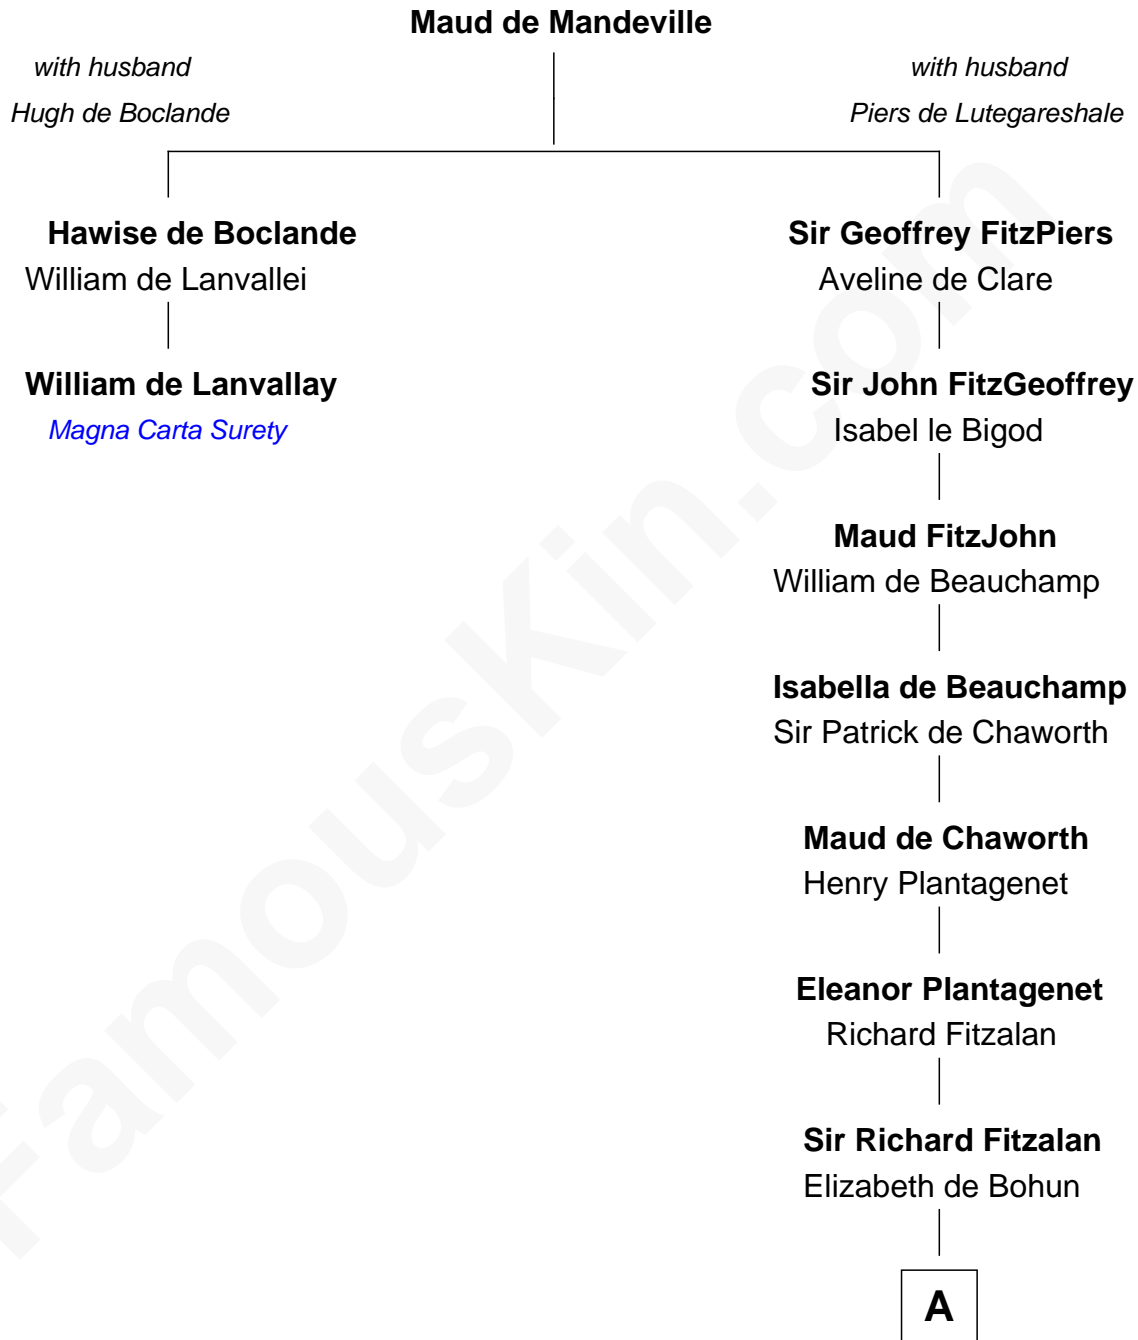

FamousKin.com Relationship Chart of William de Lanvalley

Magna Carta Surety

1st cousin 17 times removed of

Francis Lightfoot Lee

Signer of the Declaration of Independence

A

Elizabeth Fitzalan
Sir Robert Goushill

Joan Goushill
Sir Thomas Stanley

Katherine Stanley
Sir John Savage

Dulcia Savage
Sir Henry Bold

Maud Bold
Thomas Gerard

Jennet Gerard
Richard Eltonhead

William Eltonhead
Anne Bowers

Richard Eltonhead
Anne Sutton

Alice Eltonhead
Henry Corbin

Laetitia Corbin
Richard Lee

B

B

Gov. Thomas Lee

Hannah Ludwell

Francis Lightfoot Lee

Signer of Declaration of Independence