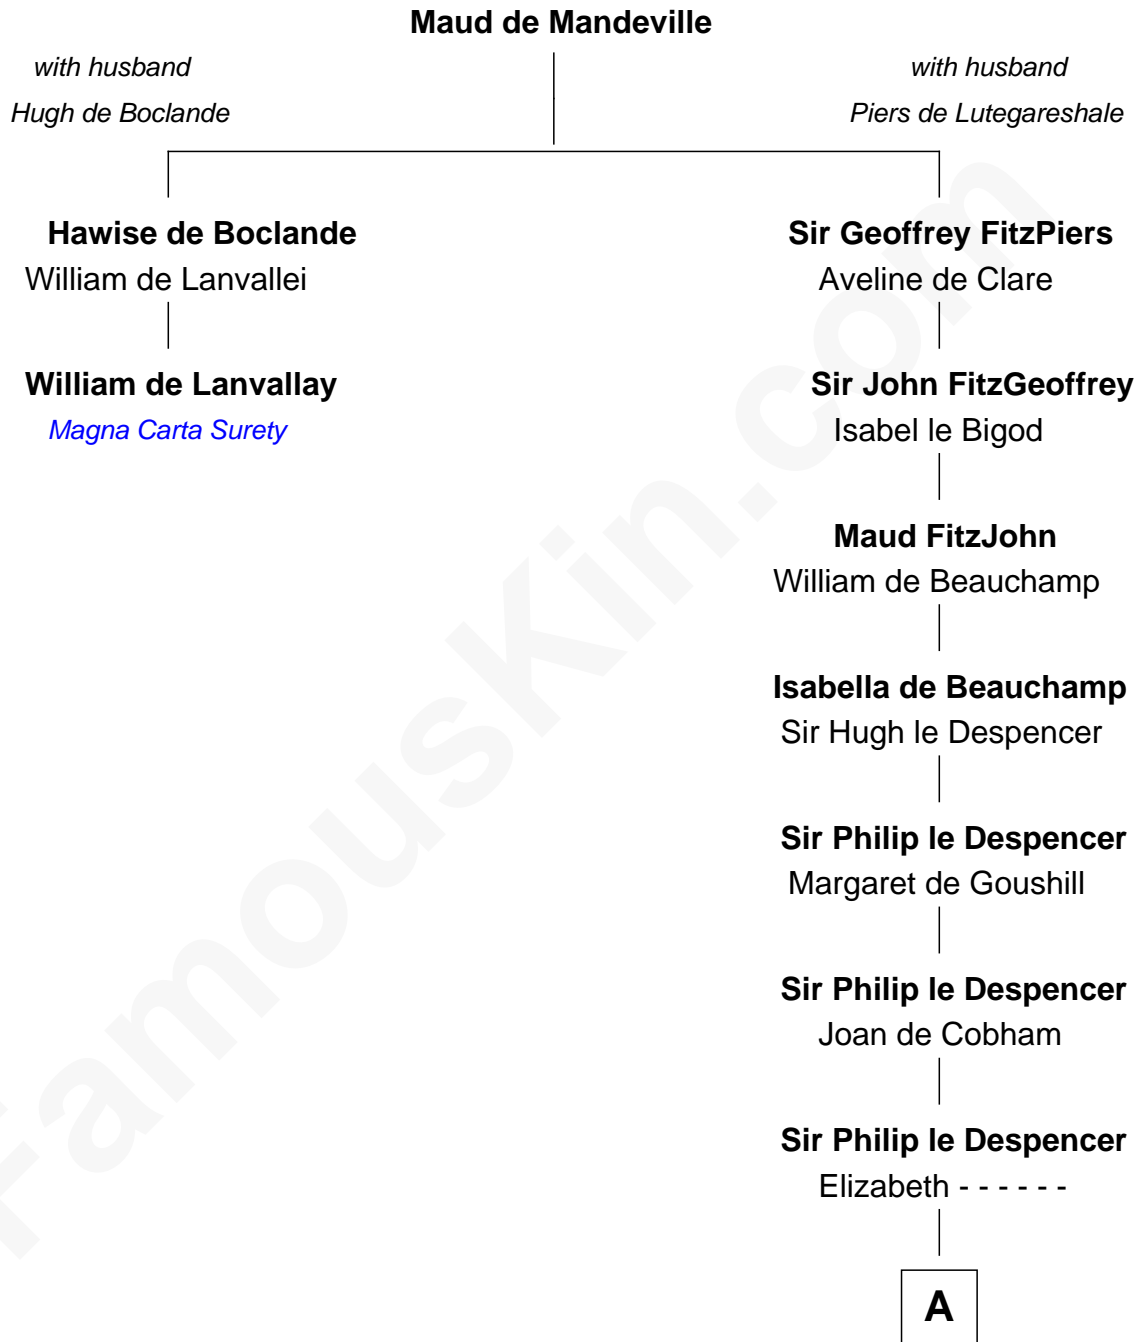

FamousKin.com

Relationship Chart of

William de Lanvalley

Magna Carta Surety

1st cousin 11 times removed of

Jane Seymour

3rd Wife of King Henry VIII

A

—
Sir Philip le Despencer

Elizabeth de Tibetot

—
Margery Despencer

Sir Roger Wentworth

—
Sir Philip Wentworth

Mary Clifford

—
Sir Henry Wentworth

Anne Say