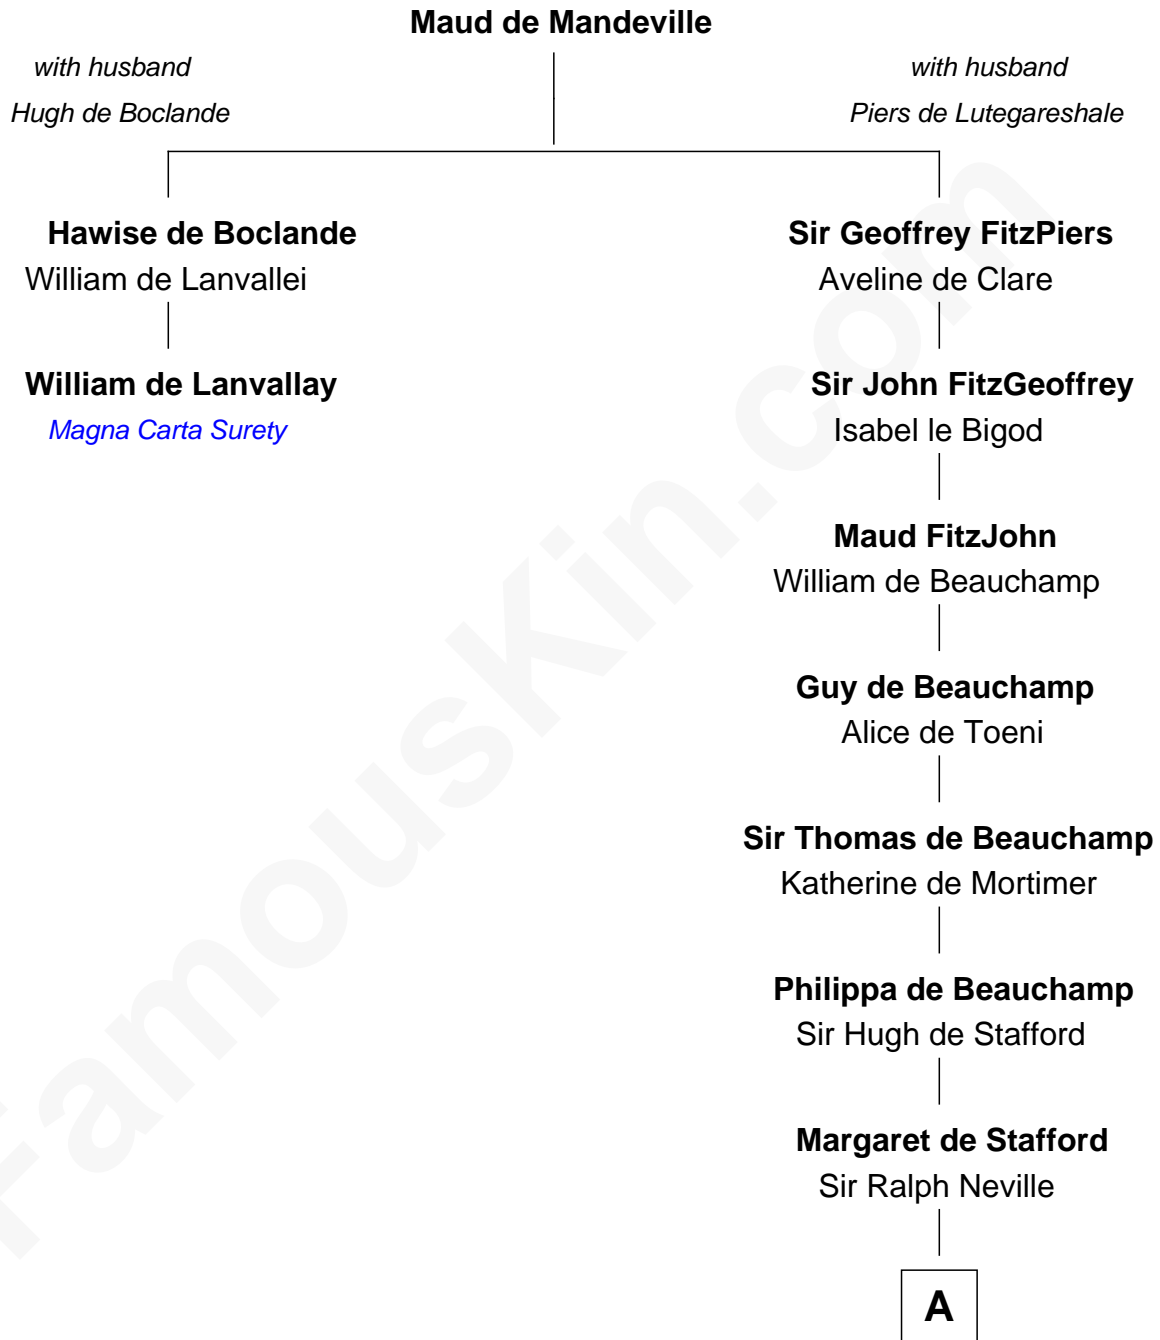

FamousKin.com Relationship Chart of William de Lanvally

Magna Carta Surety

1st cousin 17 times removed of

James Madison

4th U.S. President

A

Margaret de Neville

Sir Richard Scrope

Sir Henry le Scrope

Elizabeth le Scrope

Margaret Scrope

John Bernard

John Bernard

Margaret Daundelyn

John Bernard

Cecily Muscote