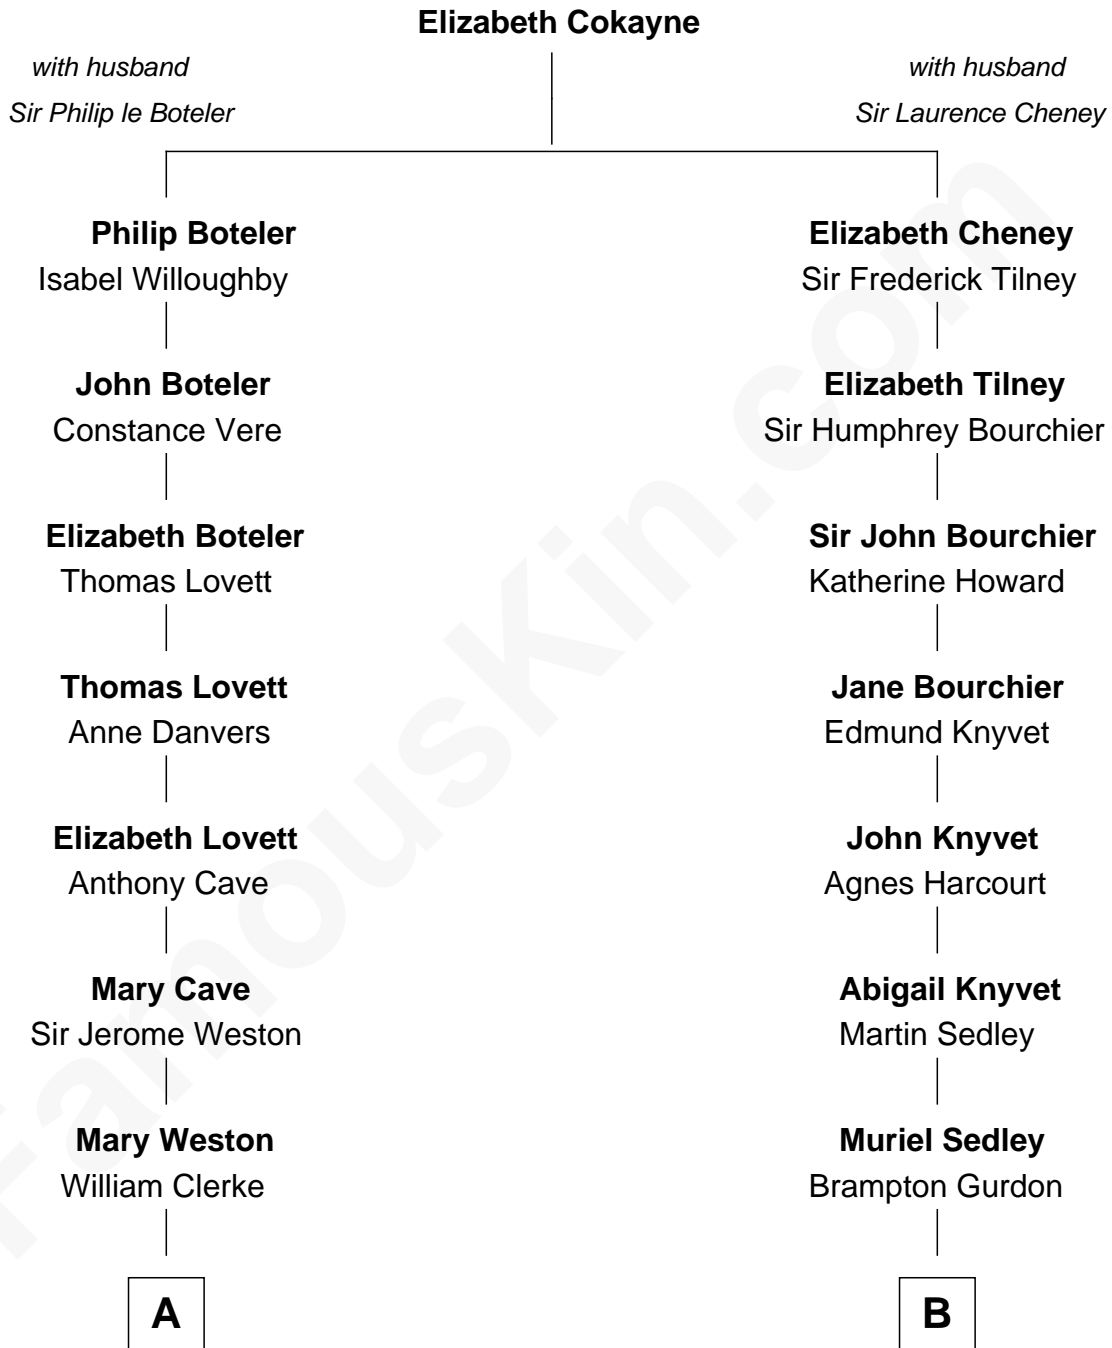

FamousKin.com Relationship Chart of

Amy Adams
Movie Actress

14th cousin 6 times removed of

Horace Gray
U.S. Supreme Court Justice

C

—
Grant Levi Hammond

Rita Otterbeck

—
Colleen Hammond

Joseph Hugh Hicken

—
Kathryn Hicken

Richard Kent Adams

—
Amy Adams

Movie Actress