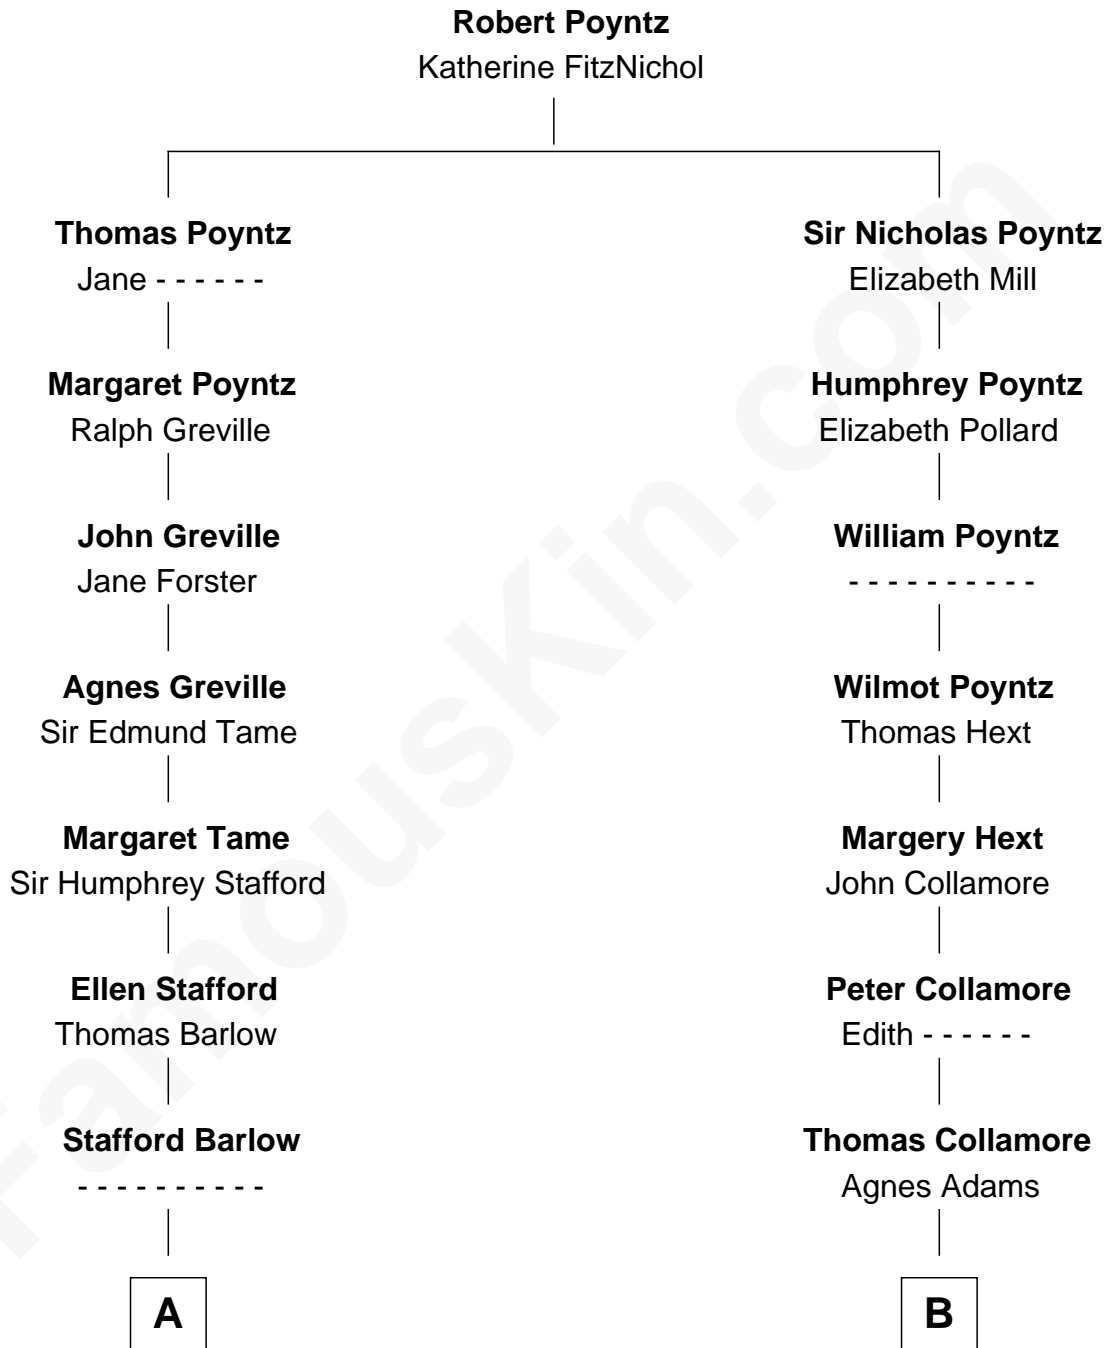

FamousKin.com Relationship Chart of

Amy Adams
Movie Actress

18th cousin 2 times removed of

Warren Buffett

Chairman & CEO, Berkshire Hathaway

FamousKin.com