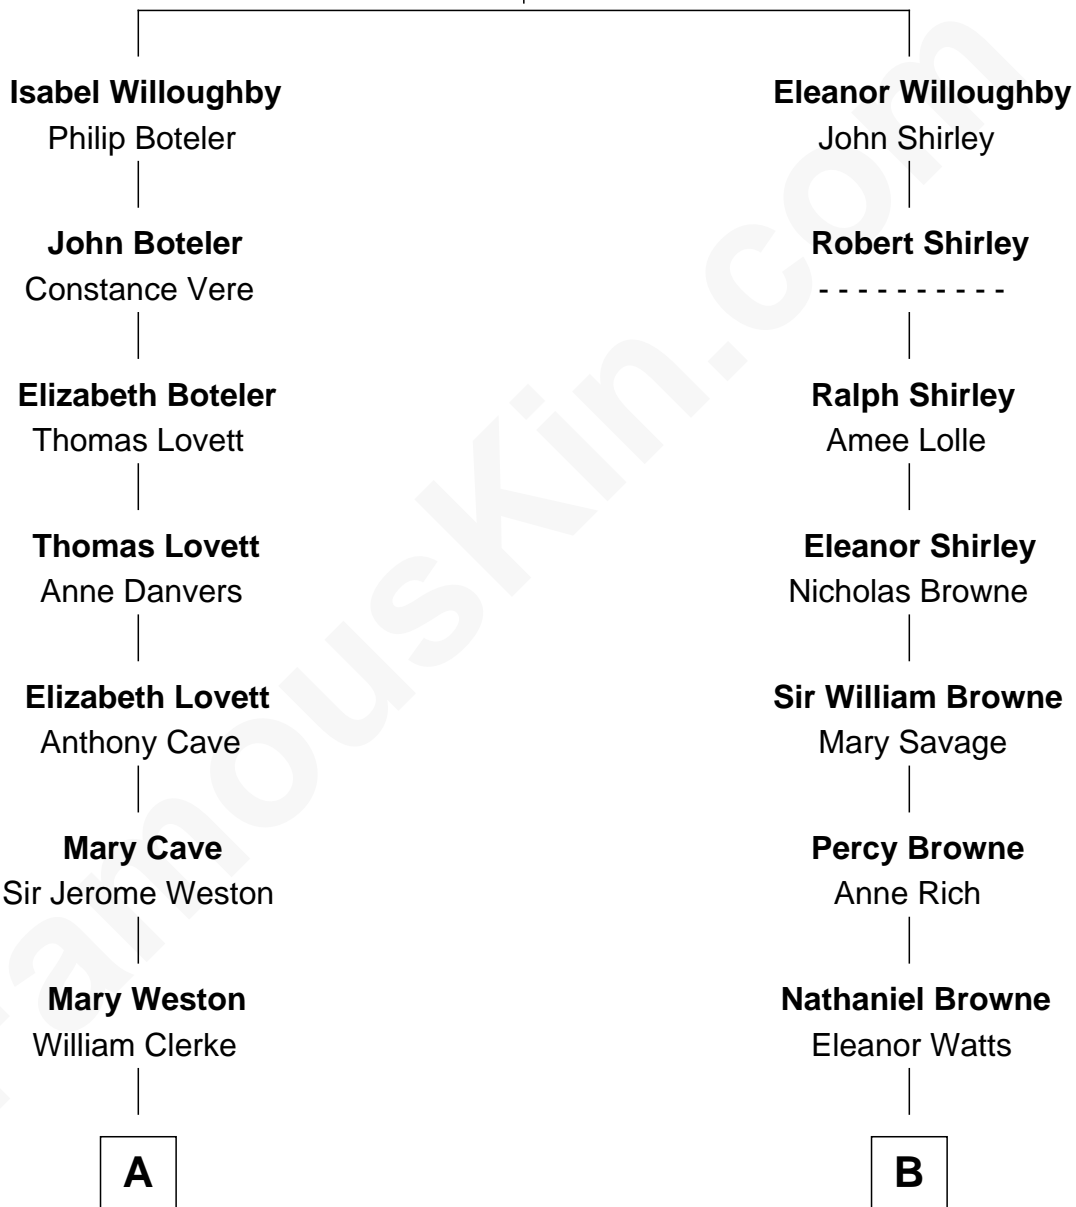

FamousKin.com Relationship Chart of

Amy Adams
Movie Actress

13th cousin 7 times removed of

William Henry Moore
Co-Founder, U.S. Steel and Nabisco

Sir Hugh Willoughby
Margaret Freville

C

—
Grant Levi Hammond

Rita Otterbeck

—
Colleen Hammond

Joseph Hugh Hicken

—
Kathryn Hicken

Richard Kent Adams

—
Amy Adams

Movie Actress

FamousKin.com