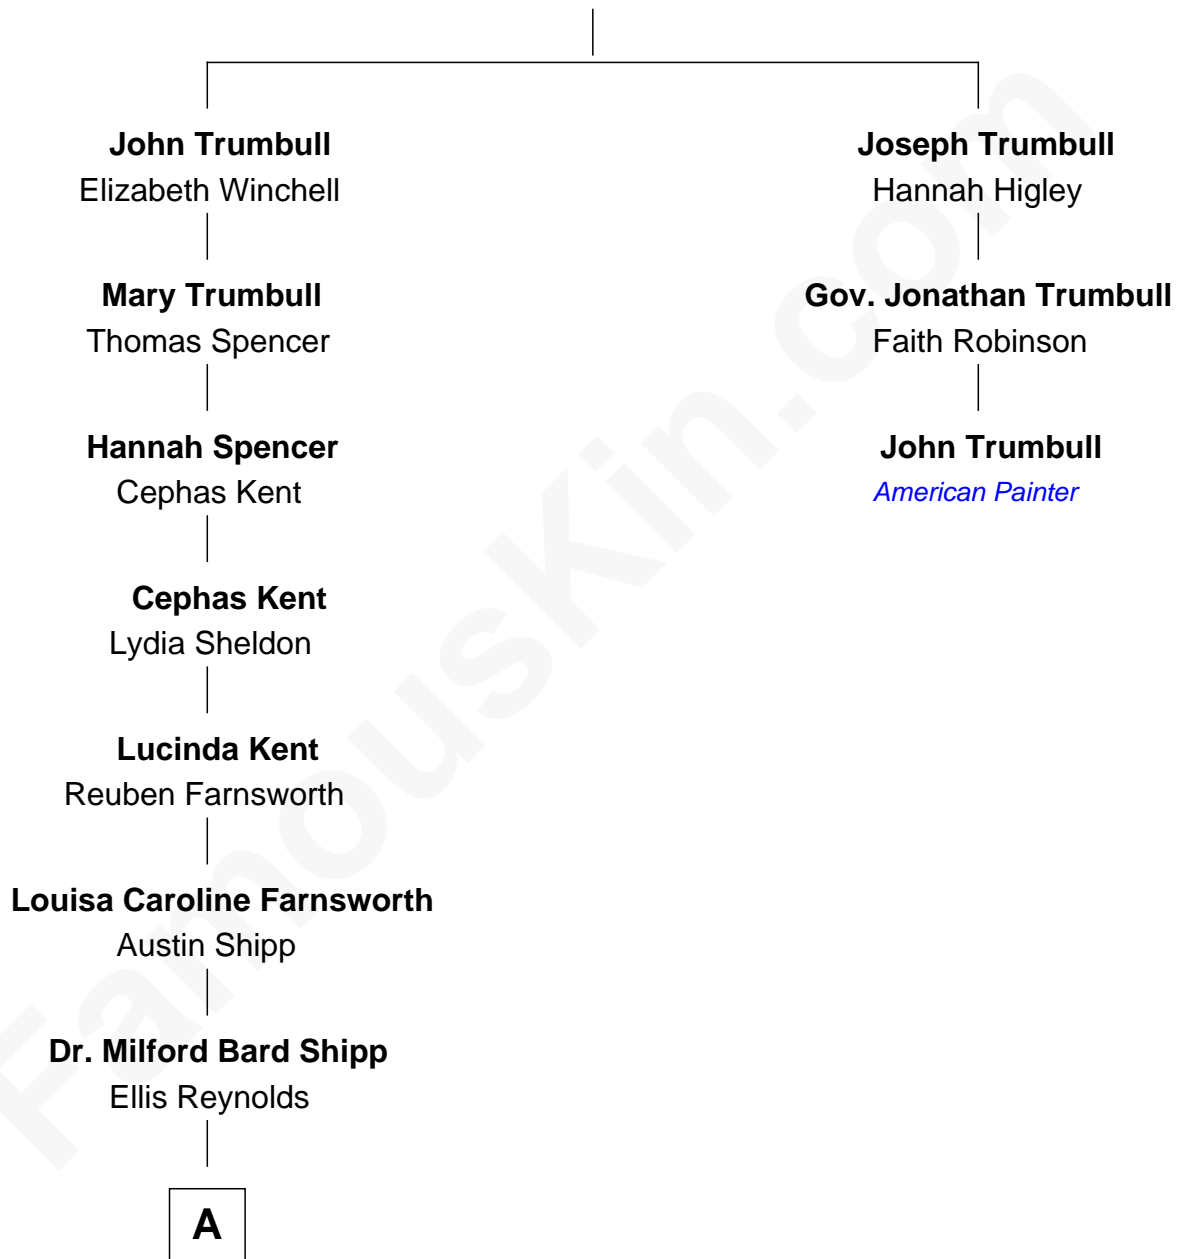

# FamousKin.com Relationship Chart of

**Amy Adams**  
*Movie Actress*

2nd cousin 8 times removed of

**John Trumbull**  
*American Painter*

**Joseph Trumbull**  
Hannah Smith

**A**

—  
**Olea Shipp**

John Hyrum Hill

—  
**Olea Lorraine Hill**

Frank Ralph Adams

—  
**Richard Kent Adams**

Kathryn Hicken

—  
**Amy Adams**

*Movie Actress*

FamousKin.com