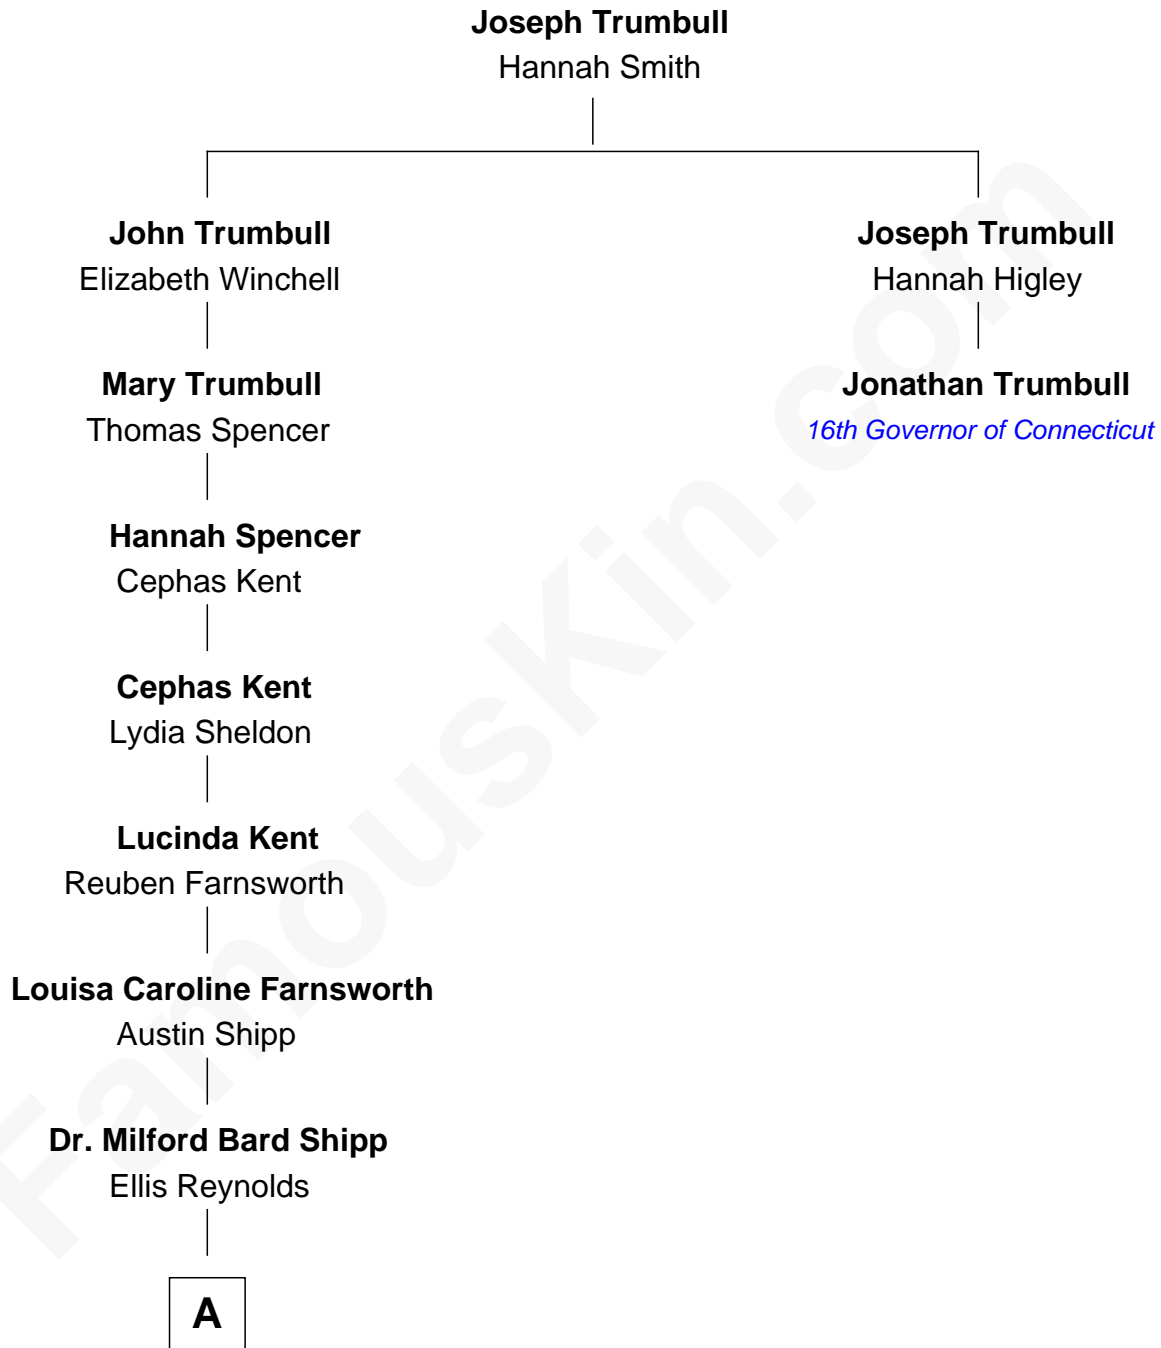

# FamousKin.com Relationship Chart of

**Amy Adams**  
*Movie Actress*

1st cousin 9 times removed of

**Jonathan Trumbull**  
*16th Governor of Connecticut*

**A**

**Olea Shipp**

John Hyrum Hill

**Olea Lorraine Hill**

Frank Ralph Adams

**Richard Kent Adams**

Kathryn Hicken

**Amy Adams**

*Movie Actress*

FamousKin.com