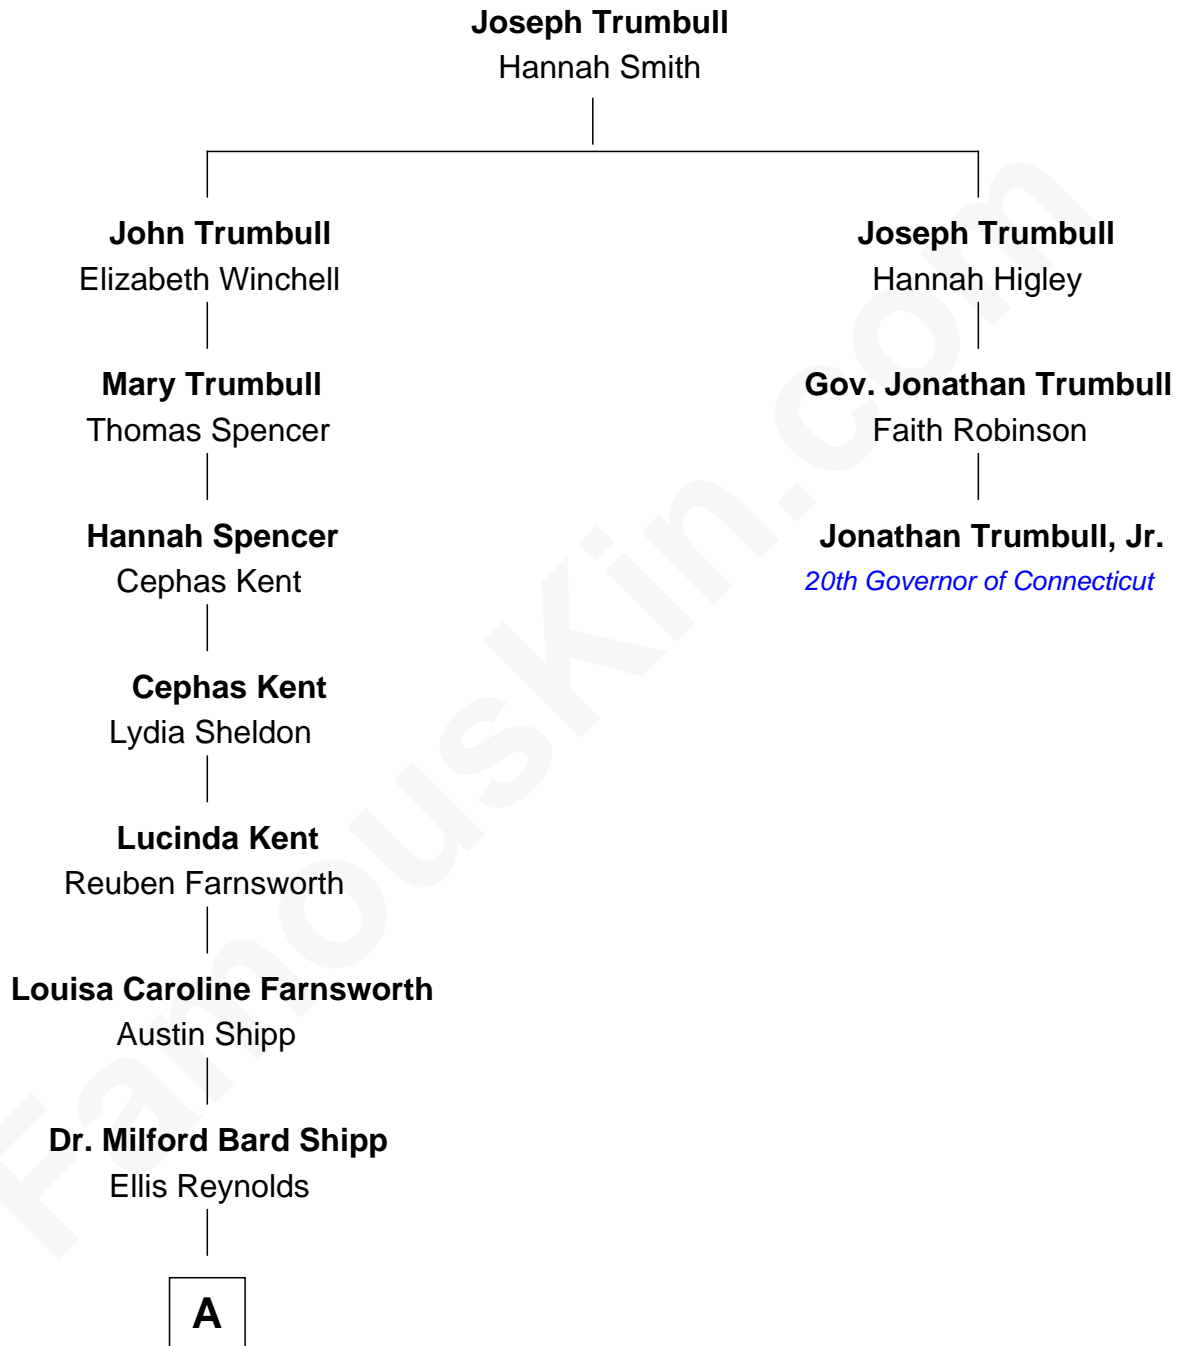

FamousKin.com Relationship Chart of

Amy Adams
Movie Actress

2nd cousin 8 times removed of

Jonathan Trumbull, Jr.
20th Governor of Connecticut

A

—
Olea Shipp

John Hyrum Hill

—
Olea Lorraine Hill

Frank Ralph Adams

—
Richard Kent Adams

Kathryn Hicken

—
Amy Adams

Movie Actress

FamousKin.com