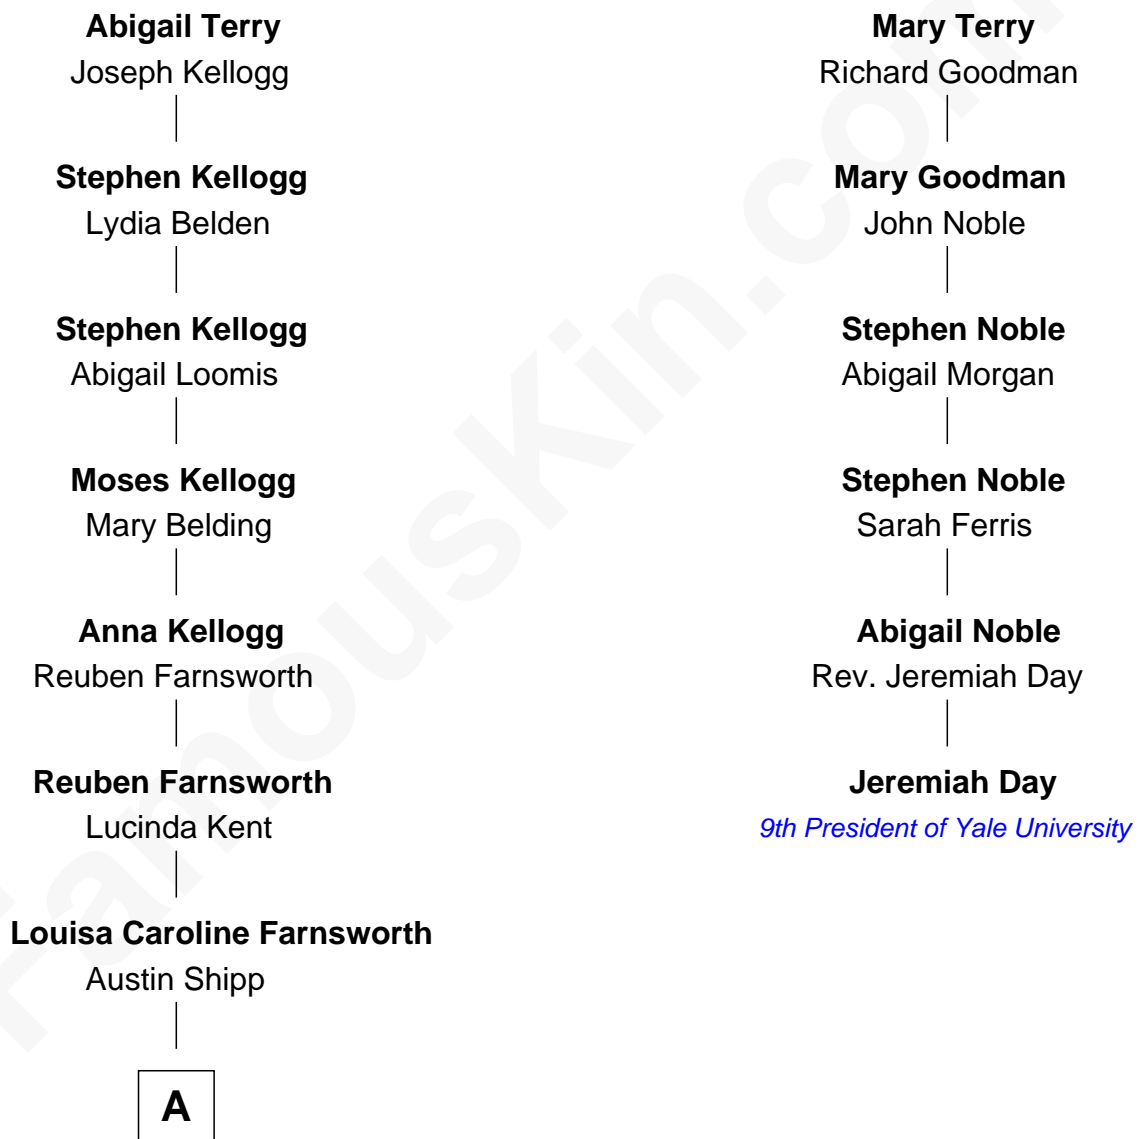

# FamousKin.com Relationship Chart of

**Amy Adams**

*Movie Actress*

5th cousin 6 times removed of

**Jeremiah Day**

*9th President of Yale University*

**Stephen Terry**

Jane Hardey

**A**

—  
**Dr. Milford Bard Shipp**

Ellis Reynolds

—  
**Olea Shipp**

John Hyrum Hill

—  
**Olea Lorraine Hill**

Frank Ralph Adams

—  
**Richard Kent Adams**

Kathryn Hicken

—  
**Amy Adams**

*Movie Actress*