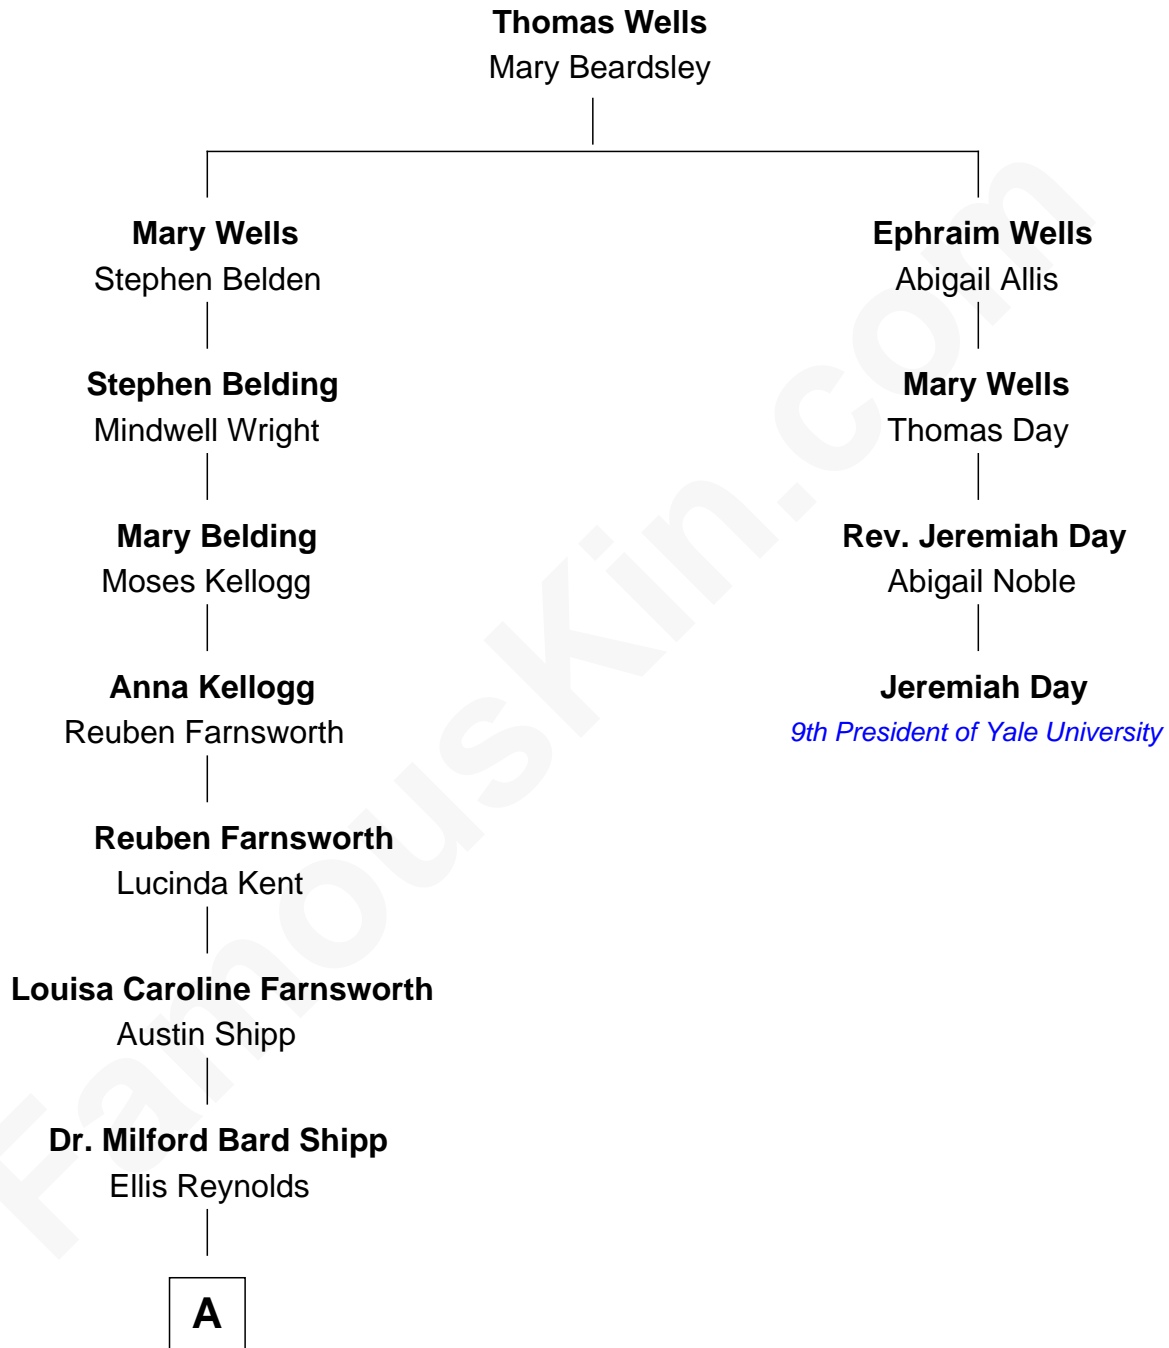

# FamousKin.com Relationship Chart of

**Amy Adams**

*Movie Actress*

3rd cousin 7 times removed of

**Jeremiah Day**

*9th President of Yale University*

**A**

—  
**Olea Shipp**

John Hyrum Hill

—  
**Olea Lorraine Hill**

Frank Ralph Adams

—  
**Richard Kent Adams**

Kathryn Hicken

—  
**Amy Adams**

*Movie Actress*

FamousKin.com