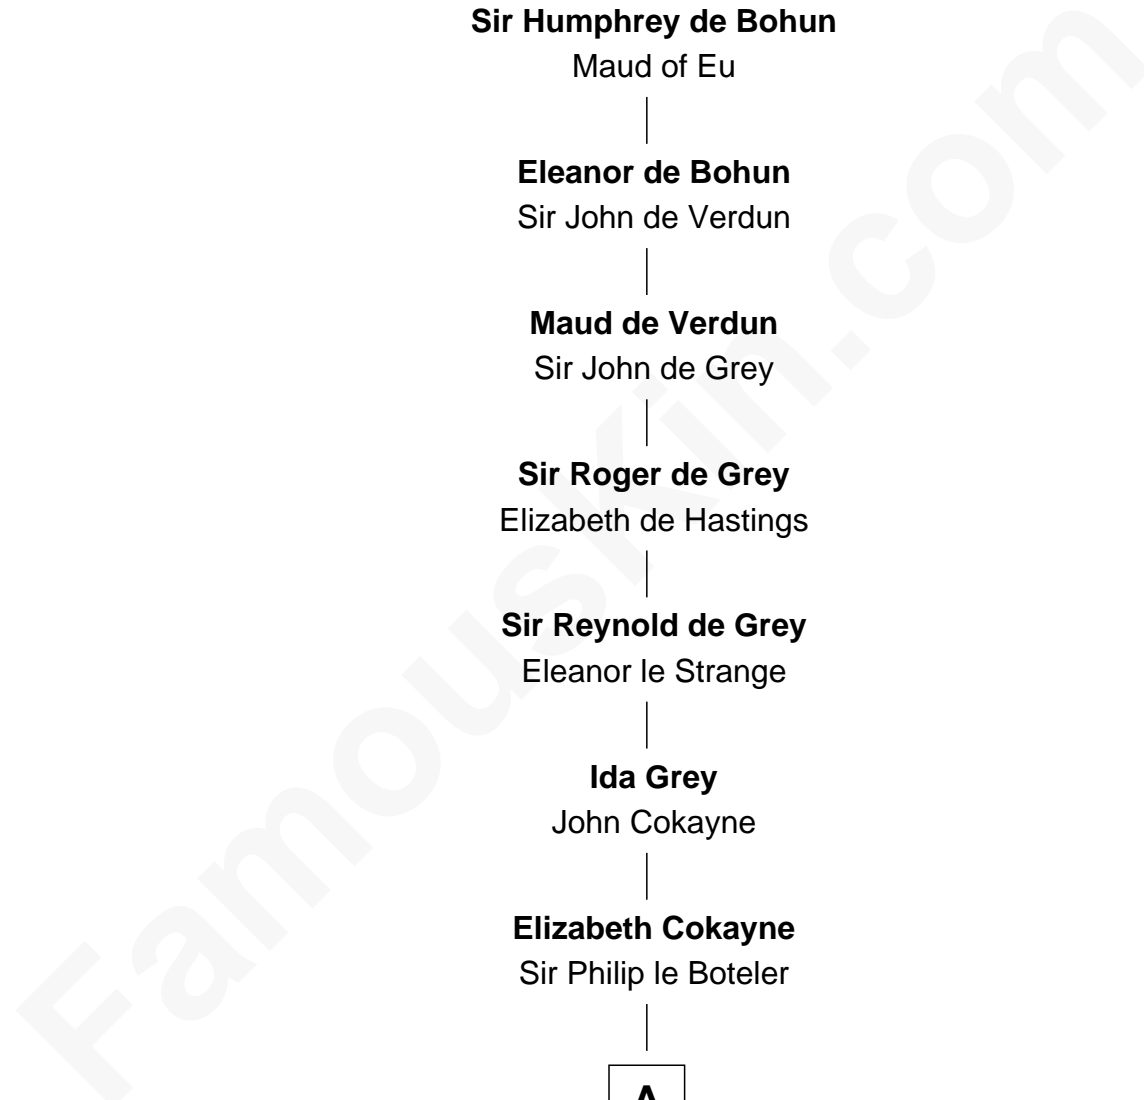

FamousKin.com Relationship Chart of

Amy Adams

Movie Actress

26th Great-granddaughter of

Henry de Bohun

Magna Carta Surety

Henry de Bohun

Maud de Mandeville

Sir Reynold de Grey

Eleanor le Strange

Ida Grey

John Cokayne

Elizabeth Cokayne

Sir Philip le Boteler

A

A