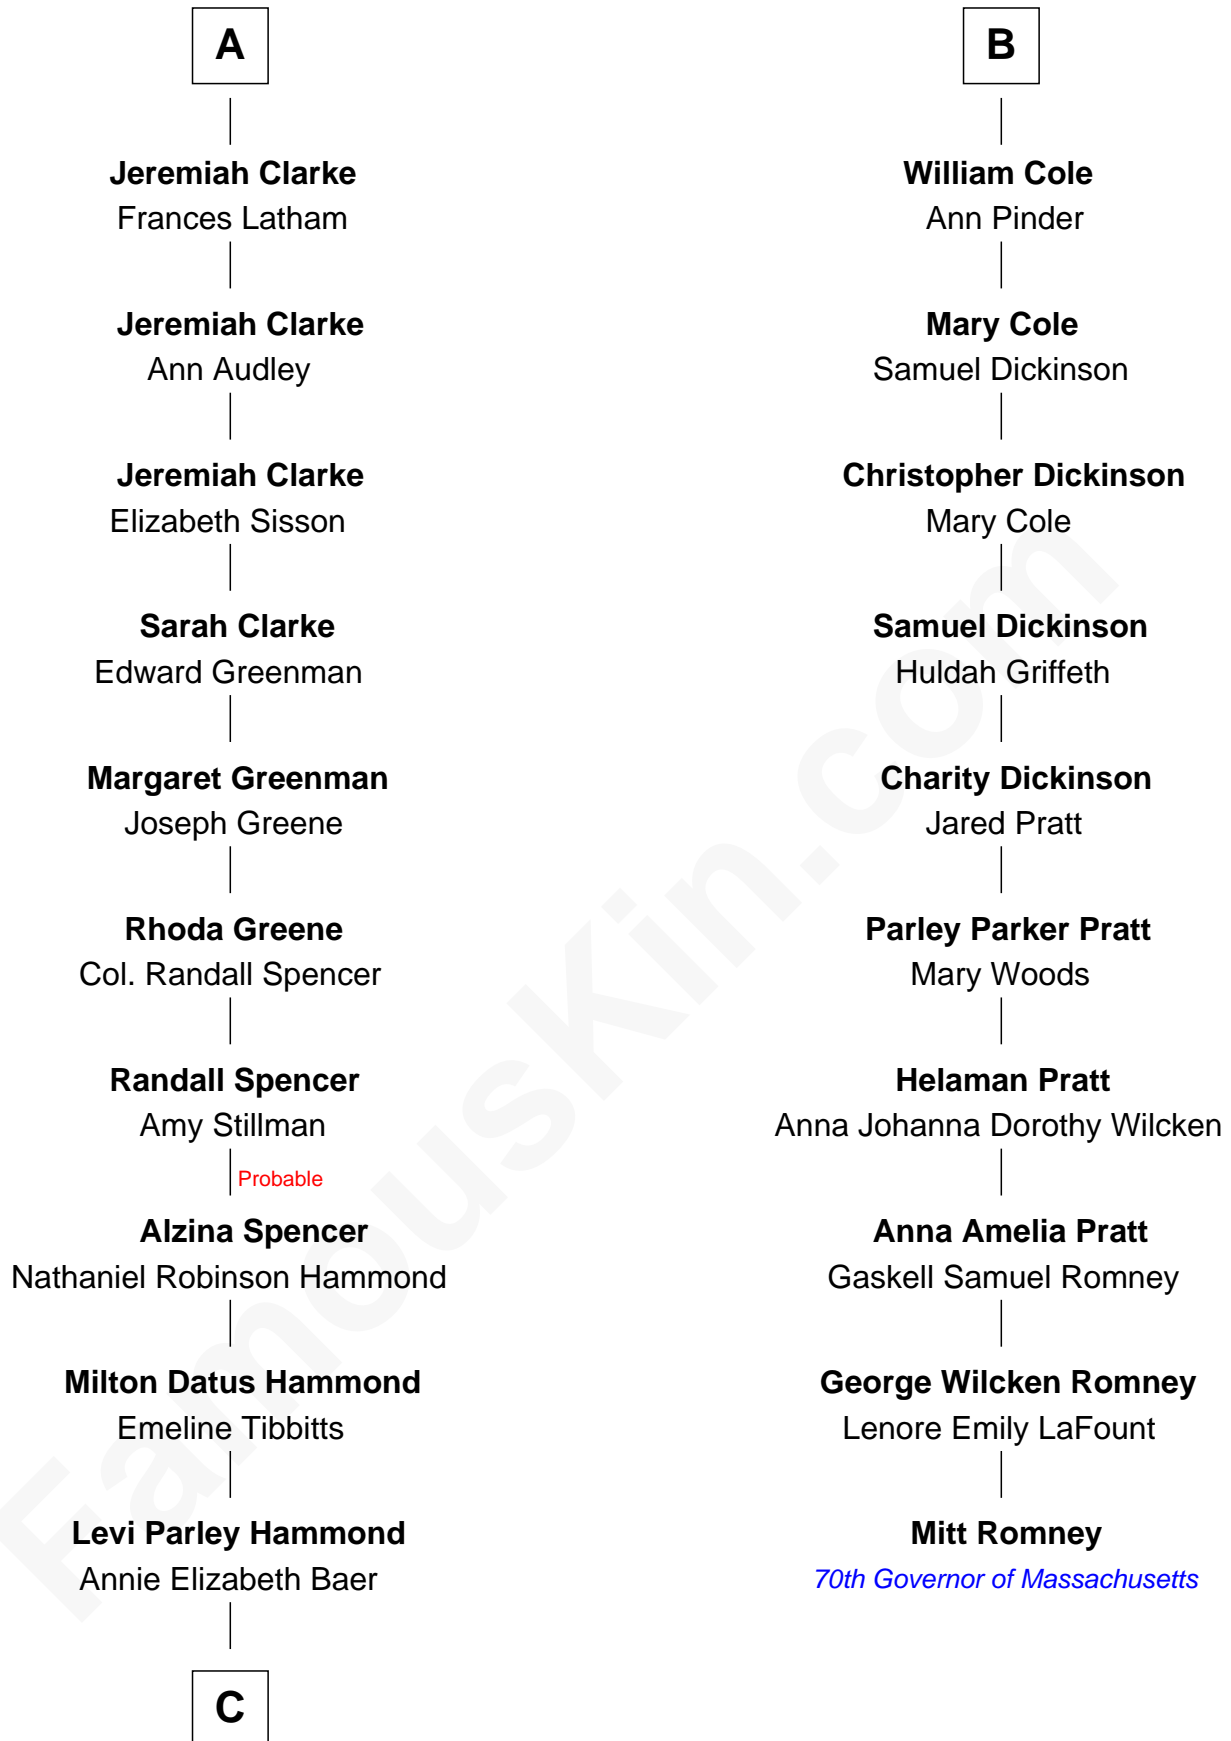

# FamousKin.com Relationship Chart of

**Amy Adams**  
*Movie Actress*

16th cousin 4 times removed of

**Mitt Romney**

*70th Governor of Massachusetts*

**Sir Thomas Blount**  
Margaret de Gresley

**Sanchia Blount**  
Edward Langford

**Alice Langford**  
John Stradling

**Anne Stradling**  
Sir John Danvers

**Anne Danvers**  
Thomas Lovett

**Elizabeth Lovett**  
Anthony Cave

**Mary Cave**  
Sir Jerome Weston

**Mary Weston**  
William Clerke

**A**

**Sir Thomas Blount**  
Agnes Hawley

**Anne Blount**  
William Marbury

**Robert Marbury**  
Katherine Williamson

**William Marbury**  
Agnes Lenton

**Rev. Francis Marbury**  
Bridget Dryden

**Anne Marbury**  
William Hutchinson

**Susanna Hutchinson**  
John Cole

**B**

**C**

—  
**Grant Levi Hammond**

Rita Otterbeck

—  
**Colleen Hammond**

Joseph Hugh Hicken

—  
**Kathryn Hicken**