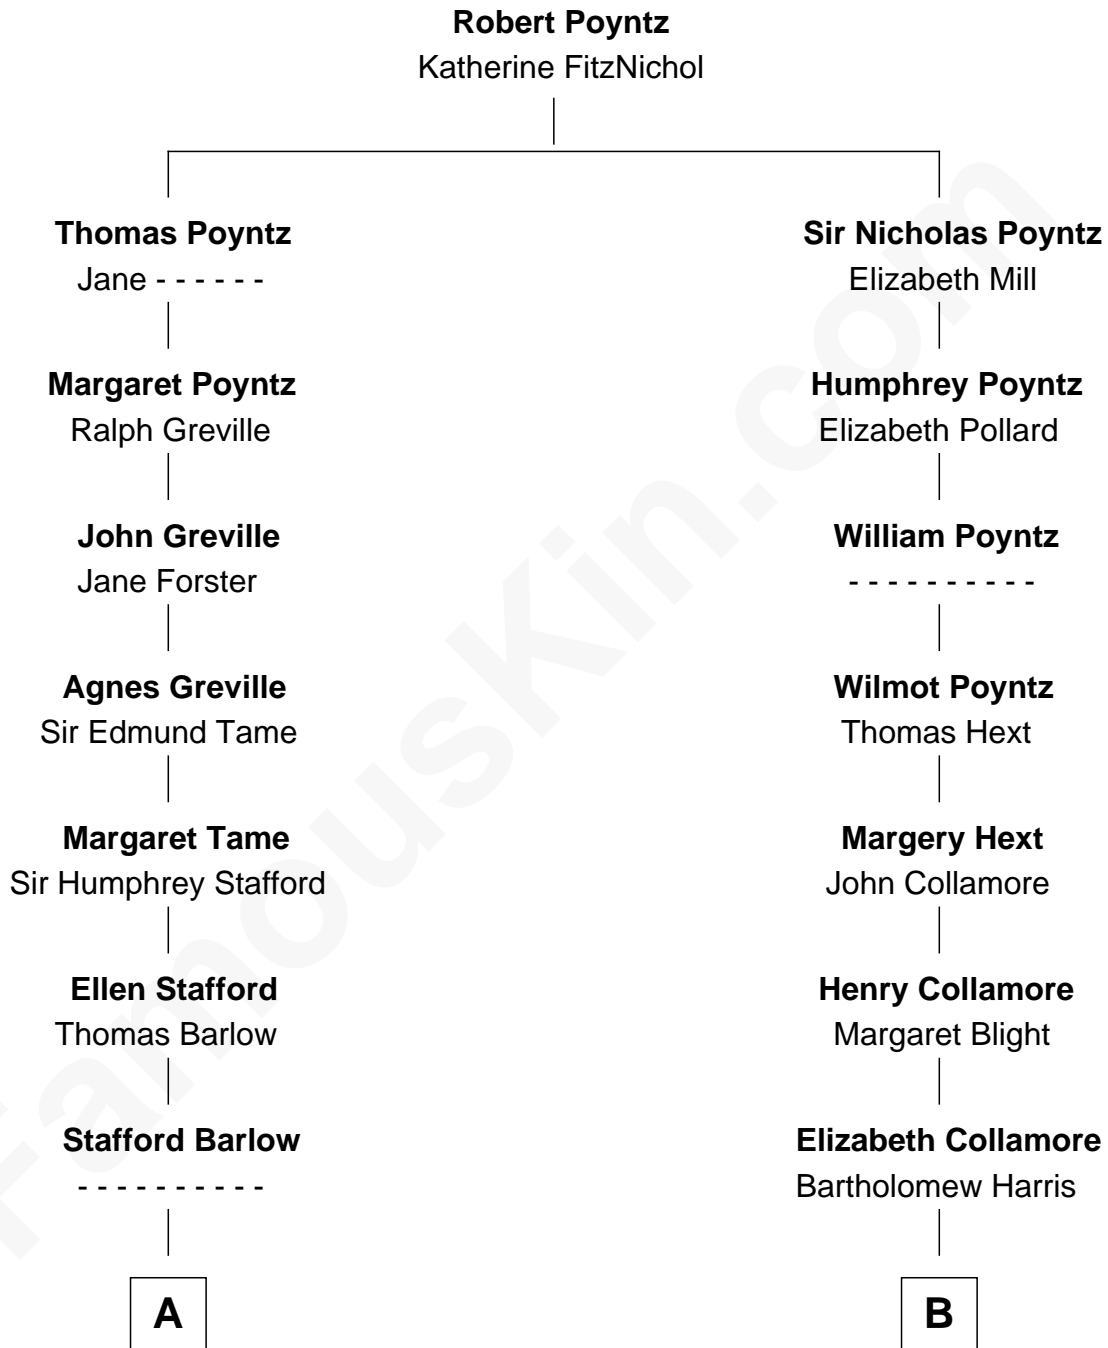

# FamousKin.com Relationship Chart of

**Amy Adams**  
Movie Actress

12th cousin 8 times removed of

**Aaron Burr**  
Killed Alexander Hamilton

**C**

—  
**Grant Levi Hammond**

Rita Otterbeck

—  
**Colleen Hammond**

Joseph Hugh Hicken

—  
**Kathryn Hicken**

Richard Kent Adams

—  
**Amy Adams**

*Movie Actress*

FamousKin.com