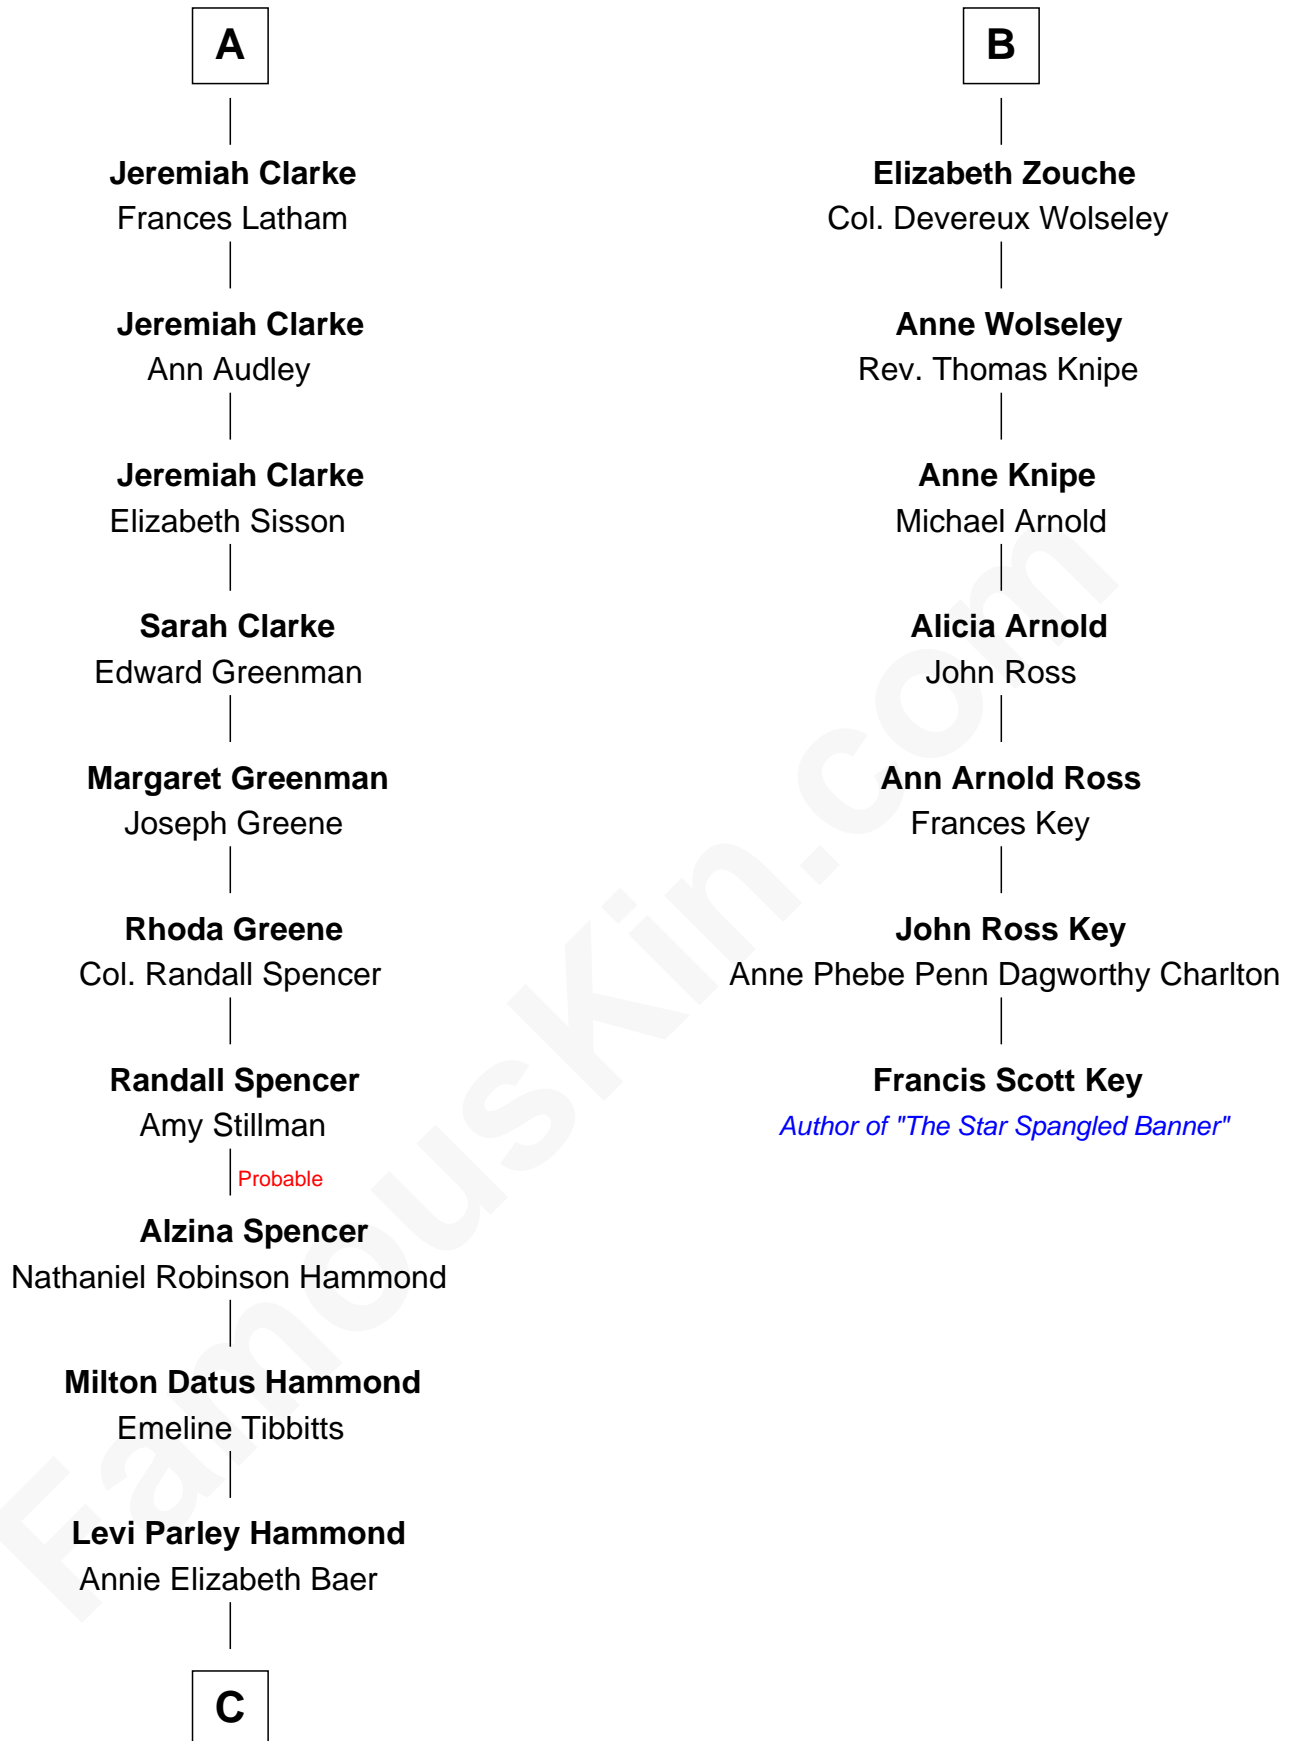

# FamousKin.com Relationship Chart of

**Amy Adams**  
Movie Actress

13th cousin 7 times removed of

**Francis Scott Key**

Author of "The Star Spangled Banner"

**C**

Grant Levi Hammond

Rita Otterbeck