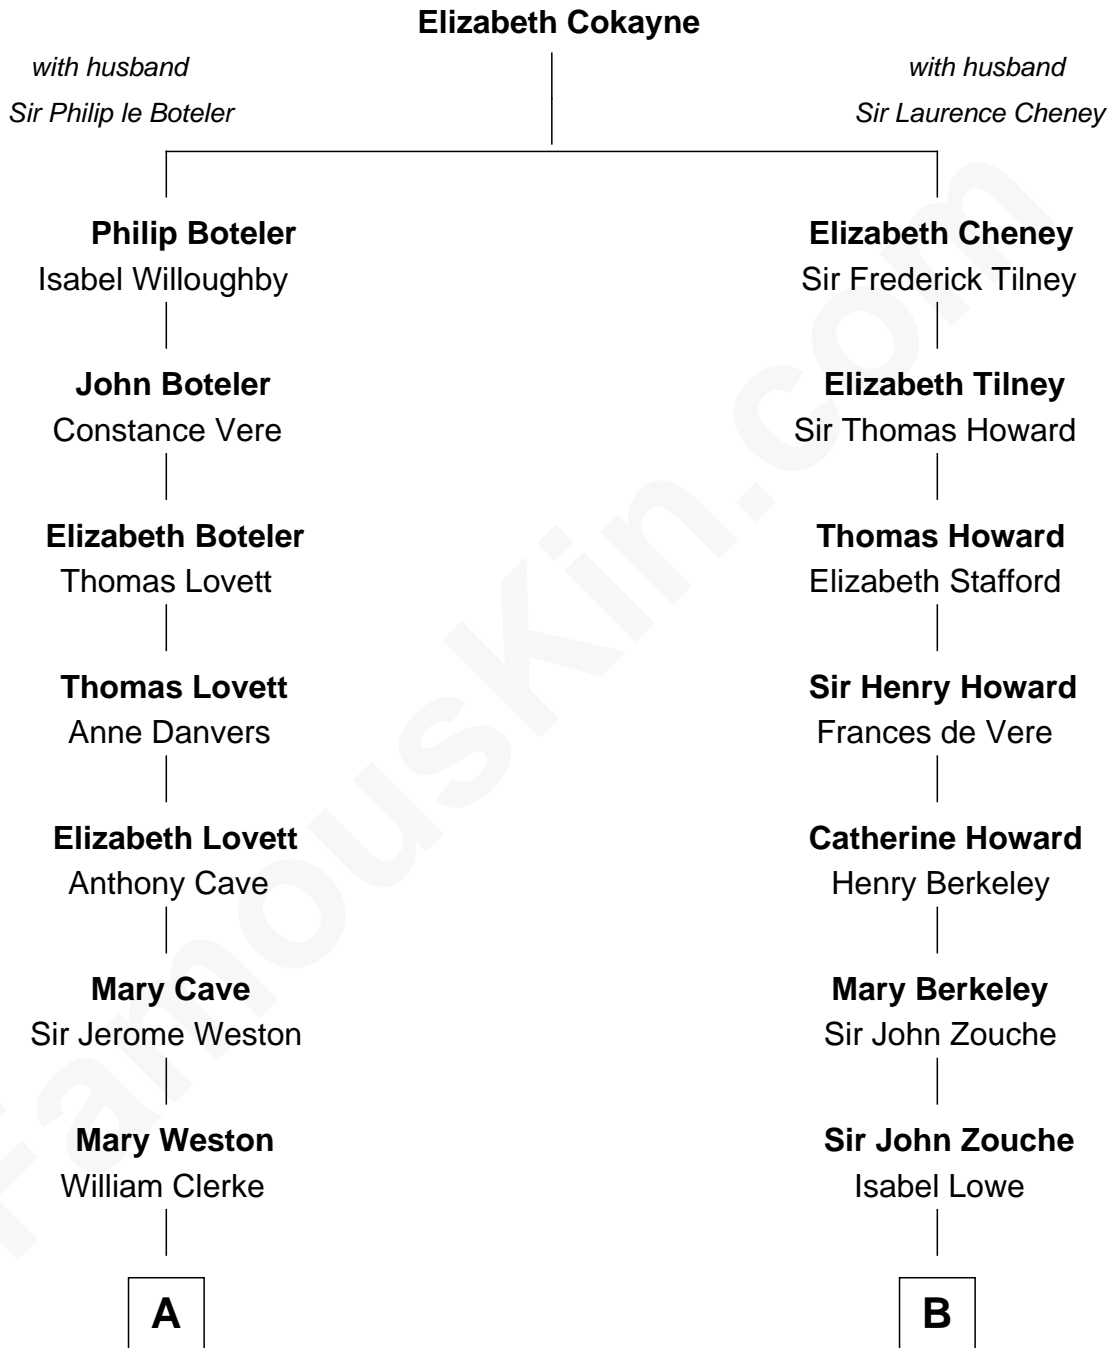

# FamousKin.com Relationship Chart of

**Amy Adams**  
Movie Actress

13th cousin 7 times removed of

**Francis Scott Key**

Author of "The Star Spangled Banner"

**C**

Grant Levi Hammond

Rita Otterbeck