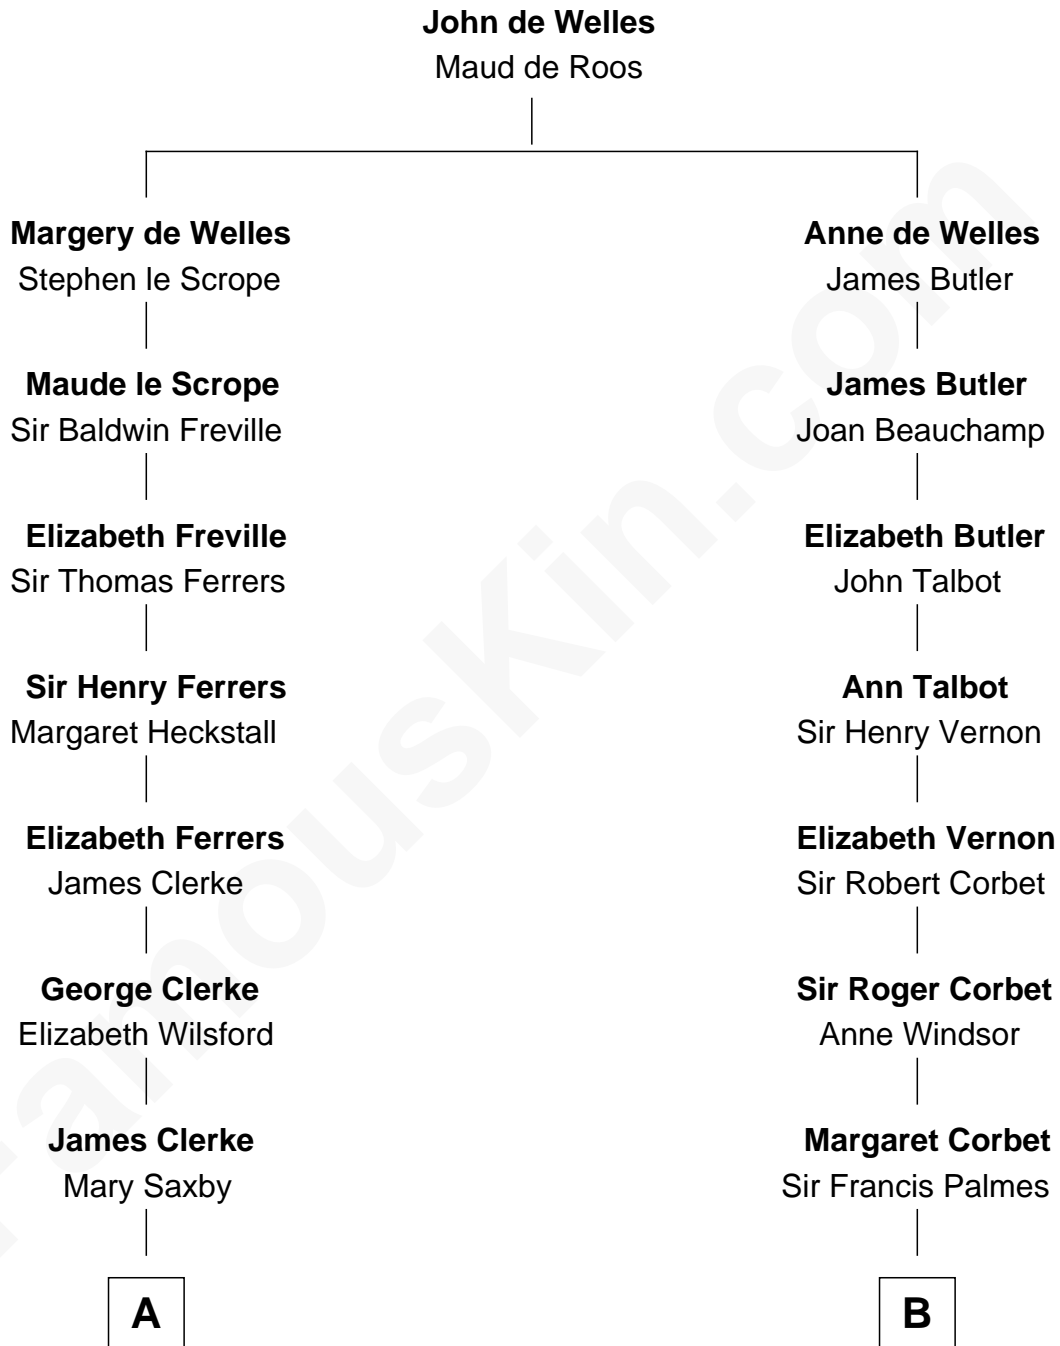

FamousKin.com Relationship Chart of

Amy Adams
Movie Actress

17th cousin 4 times removed of

John D. Rockefeller
Founder of the Standard Oil Company

C

—
Levi Parley Hammond

Annie Elizabeth Baer

—
Grant Levi Hammond