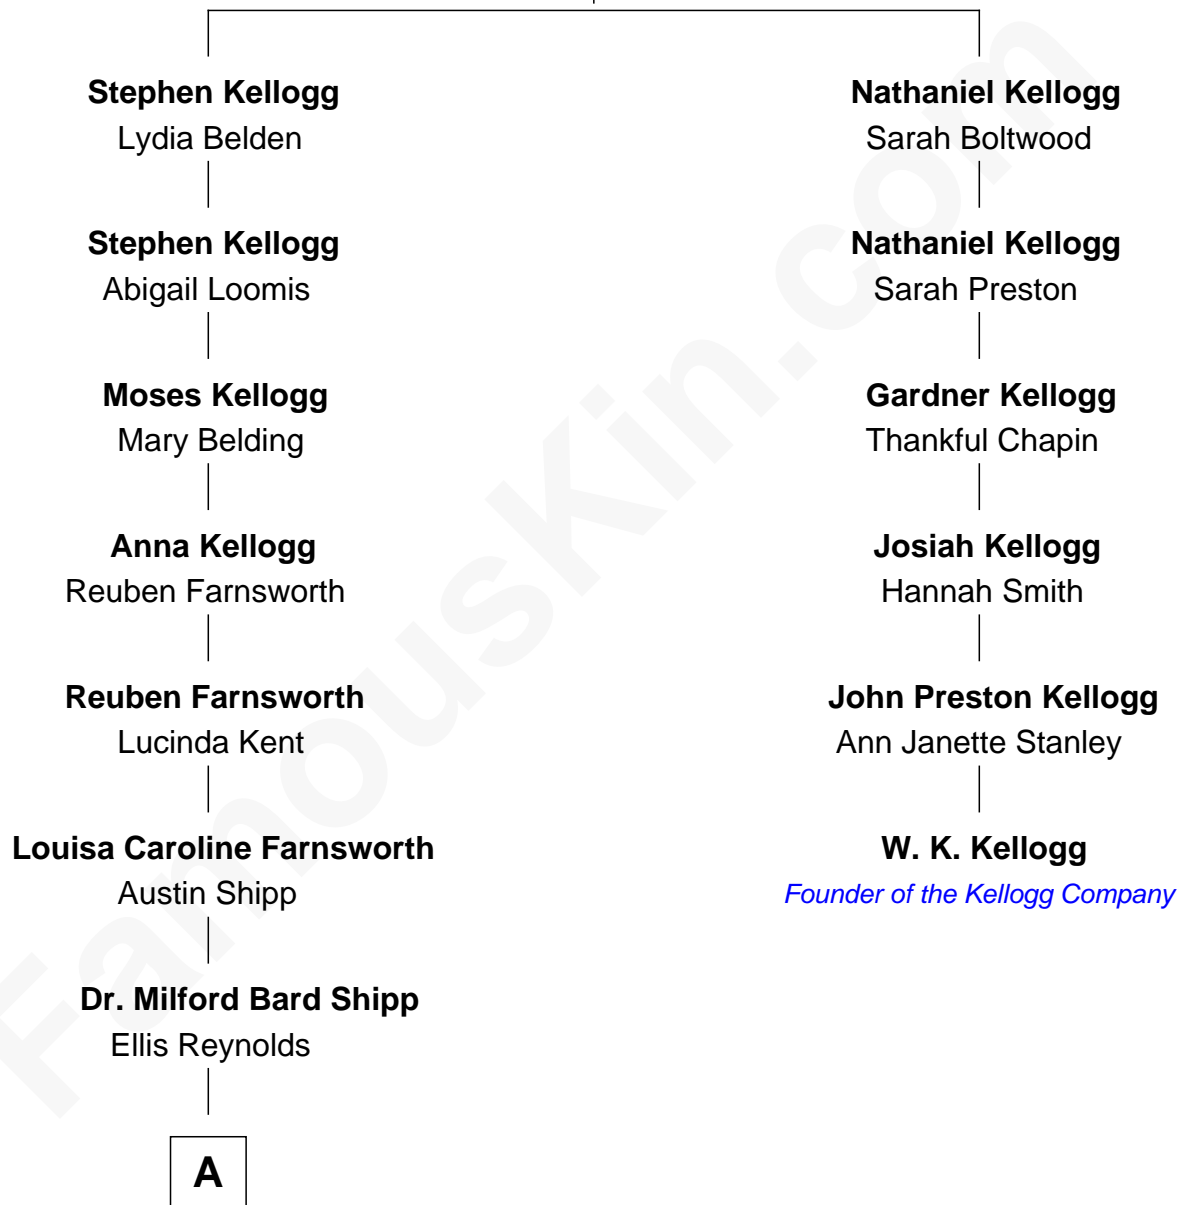

FamousKin.com Relationship Chart of

Amy Adams

Movie Actress

5th cousin 5 times removed of

W. K. Kellogg

Founder of the Kellogg Company

Joseph Kellogg

Abigail Terry

A

—
Olea Shipp

John Hyrum Hill

—
Olea Lorraine Hill

Frank Ralph Adams

—
Richard Kent Adams

Kathryn Hicken

—
Amy Adams