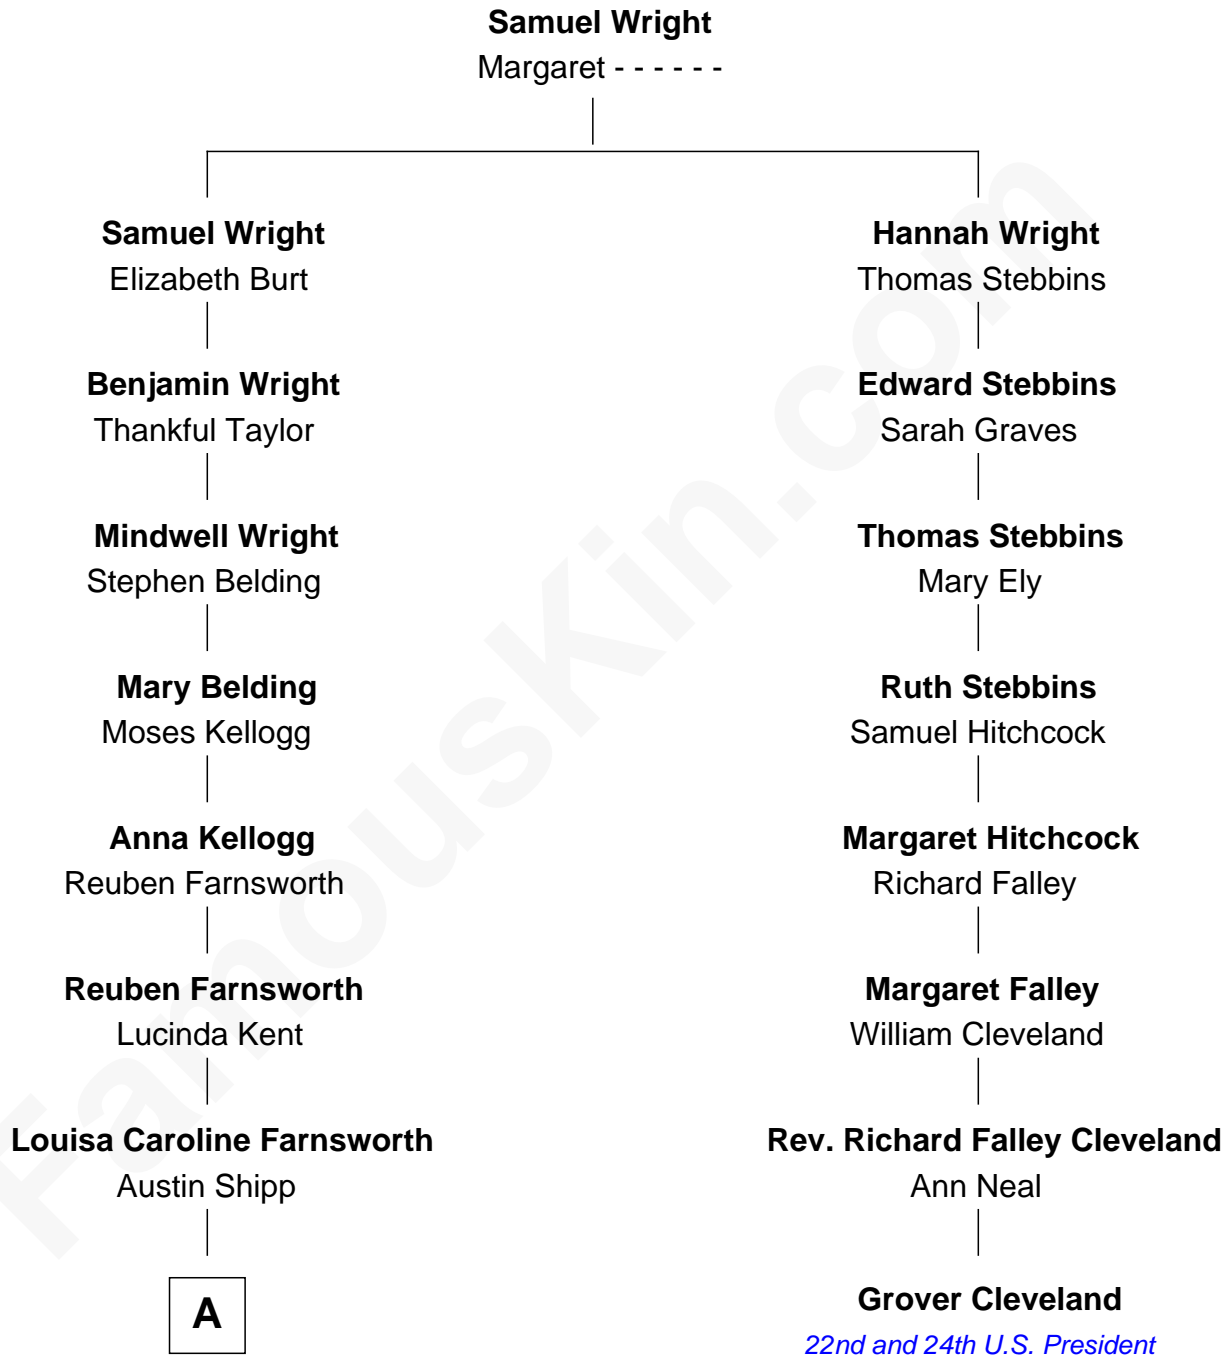

FamousKin.com Relationship Chart of

Amy Adams
Movie Actress

7th cousin 4 times removed of

Grover Cleveland
22nd and 24th U.S. President

A

—
Dr. Milford Bard Shipp

Ellis Reynolds

—
Olea Shipp

John Hyrum Hill

—
Olea Lorraine Hill

Frank Ralph Adams

—
Richard Kent Adams

Kathryn Hicken

—
Amy Adams

Movie Actress