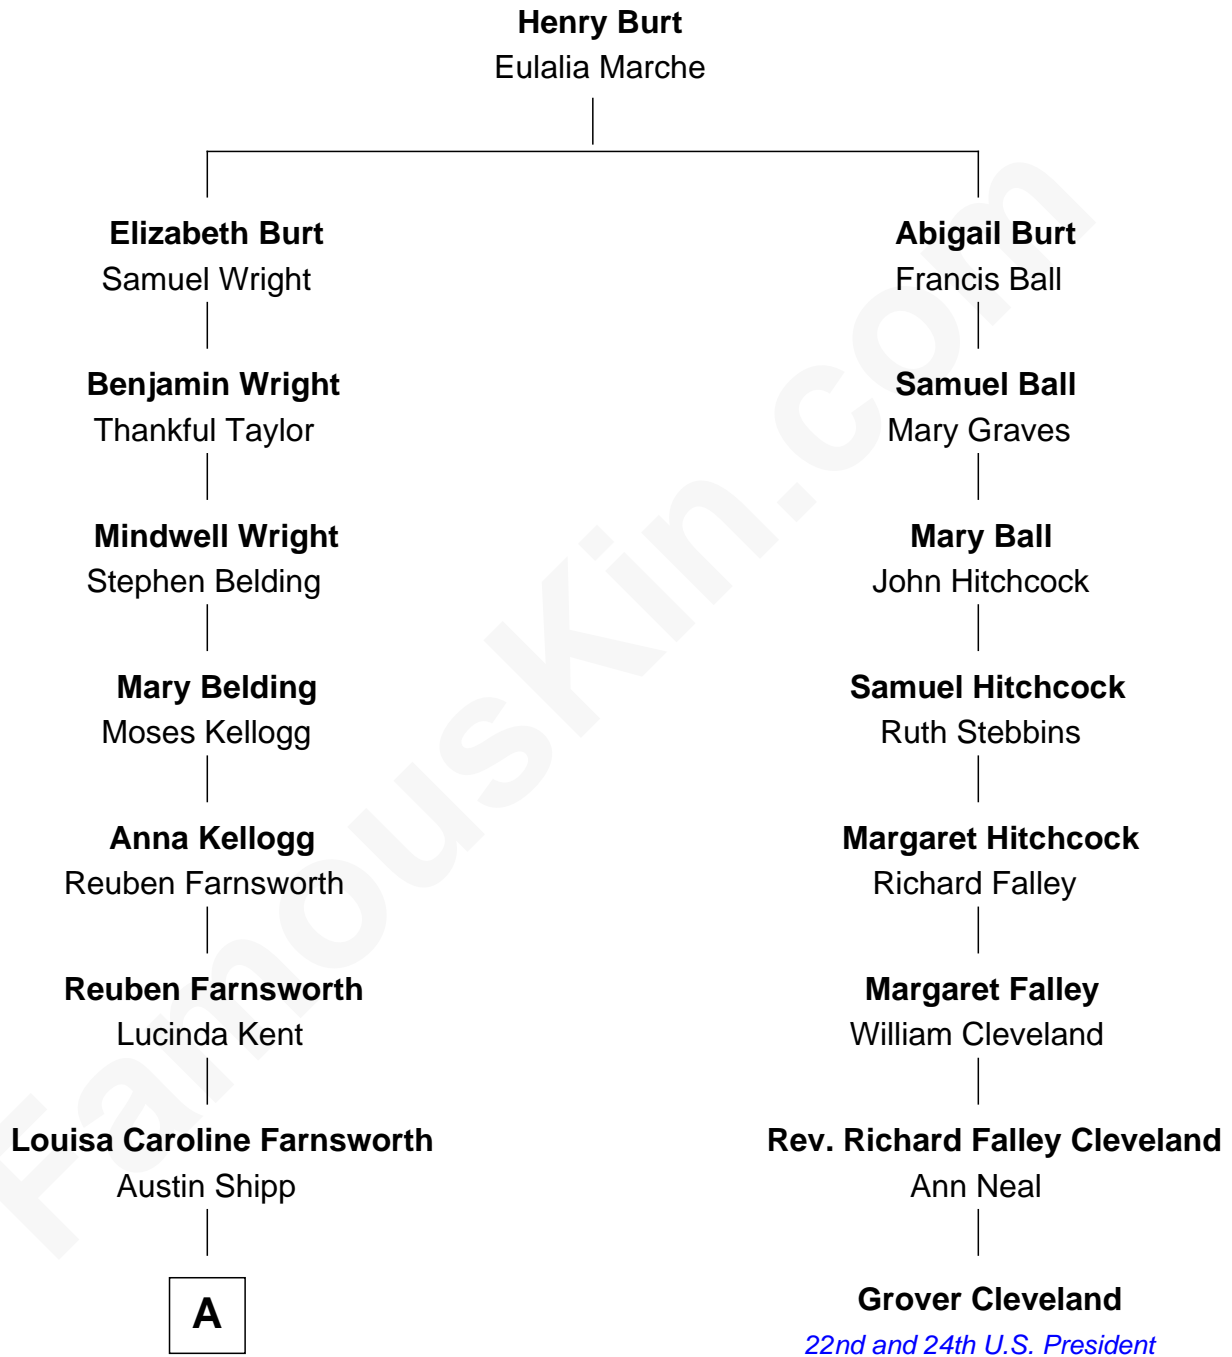

FamousKin.com Relationship Chart of

Amy Adams
Movie Actress

7th cousin 4 times removed of

Grover Cleveland
22nd and 24th U.S. President

A

—
Dr. Milford Bard Shipp

Ellis Reynolds

—
Olea Shipp

John Hyrum Hill

—
Olea Lorraine Hill

Frank Ralph Adams

—
Richard Kent Adams

Kathryn Hicken

—
Amy Adams

Movie Actress