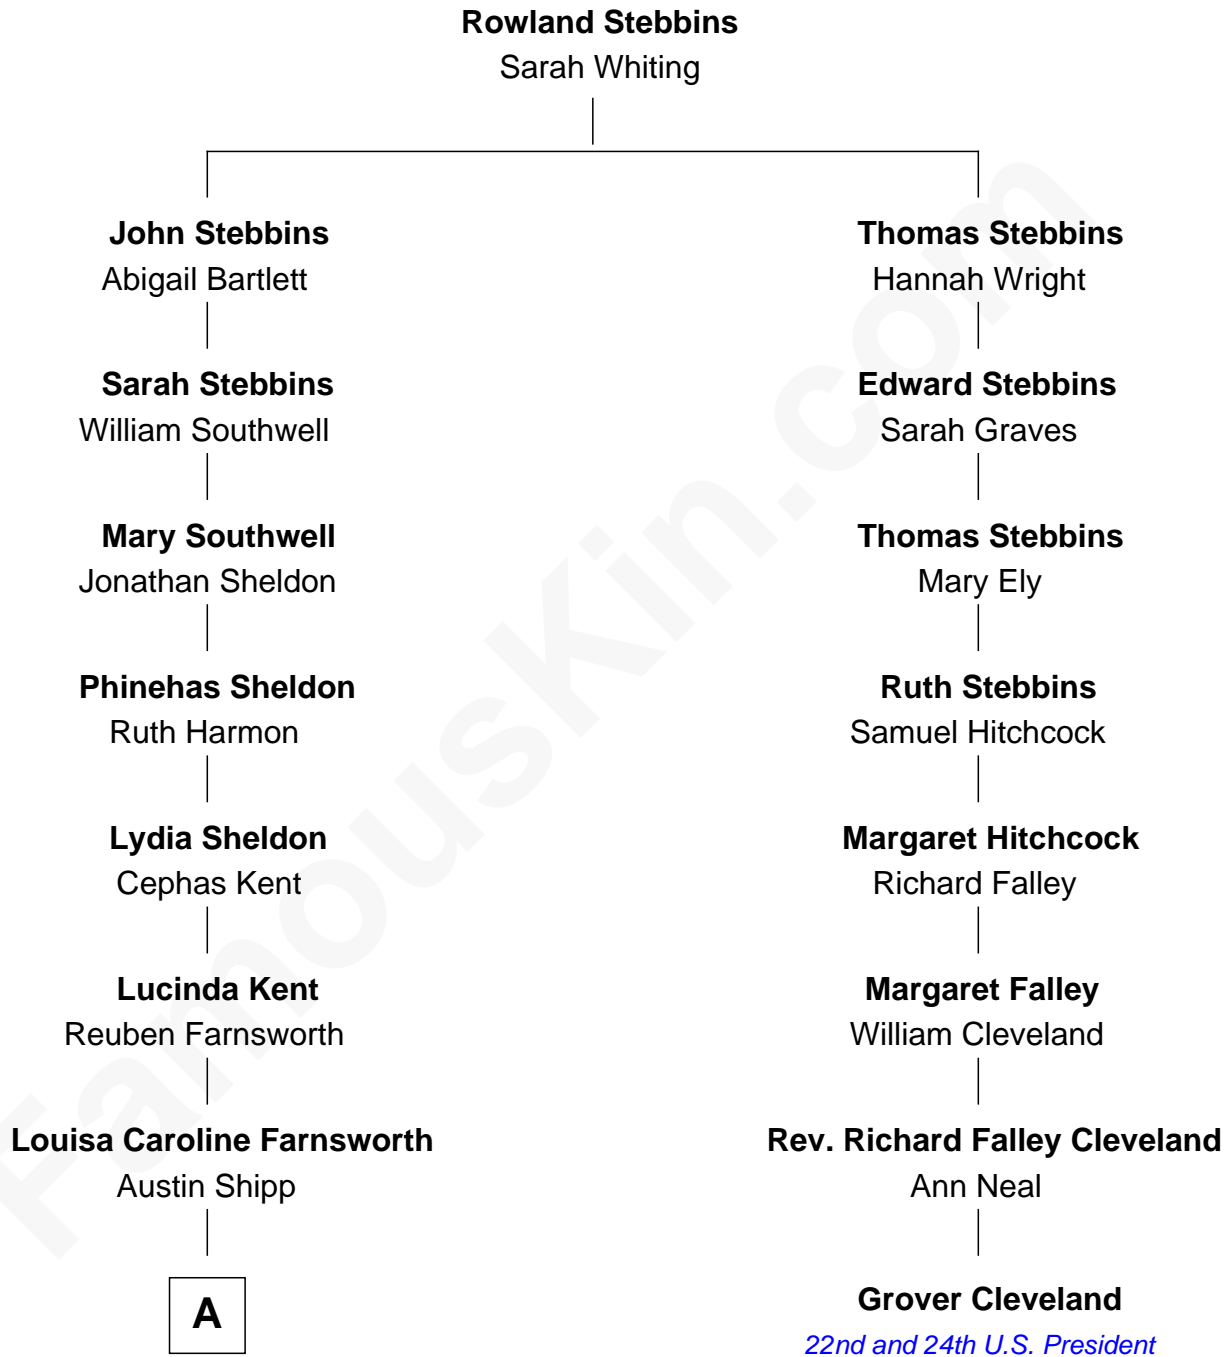

# FamousKin.com Relationship Chart of

**Amy Adams**  
*Movie Actress*

7th cousin 4 times removed of

**Grover Cleveland**  
*22nd and 24th U.S. President*

**A**

—  
**Dr. Milford Bard Shipp**

Ellis Reynolds

—  
**Olea Shipp**

John Hyrum Hill

—  
**Olea Lorraine Hill**

Frank Ralph Adams

—  
**Richard Kent Adams**

Kathryn Hicken

—  
**Amy Adams**

*Movie Actress*