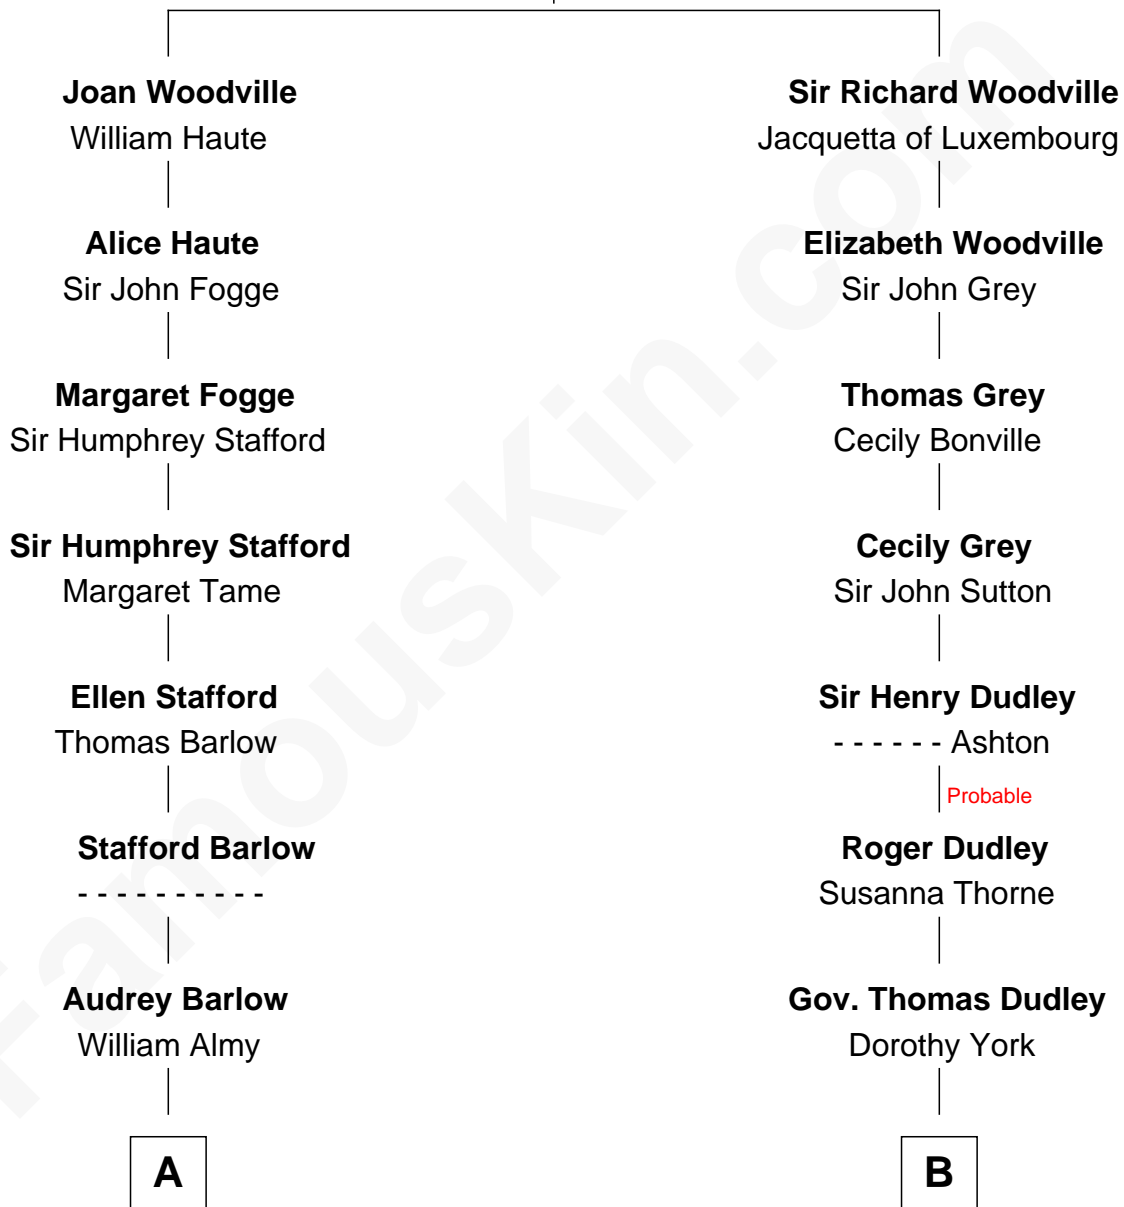

FamousKin.com Relationship Chart of

Amy Adams
Movie Actress

17th cousin 2 times removed of

Herbert Hoover
31st U.S. President

Richard Woodville
Joan Bedlisgate

C

—
Colleen Hammond
Joseph Hugh Hicken

—
Kathryn Hicken
Richard Kent Adams

—
Amy Adams
Movie Actress

FamousKin.com