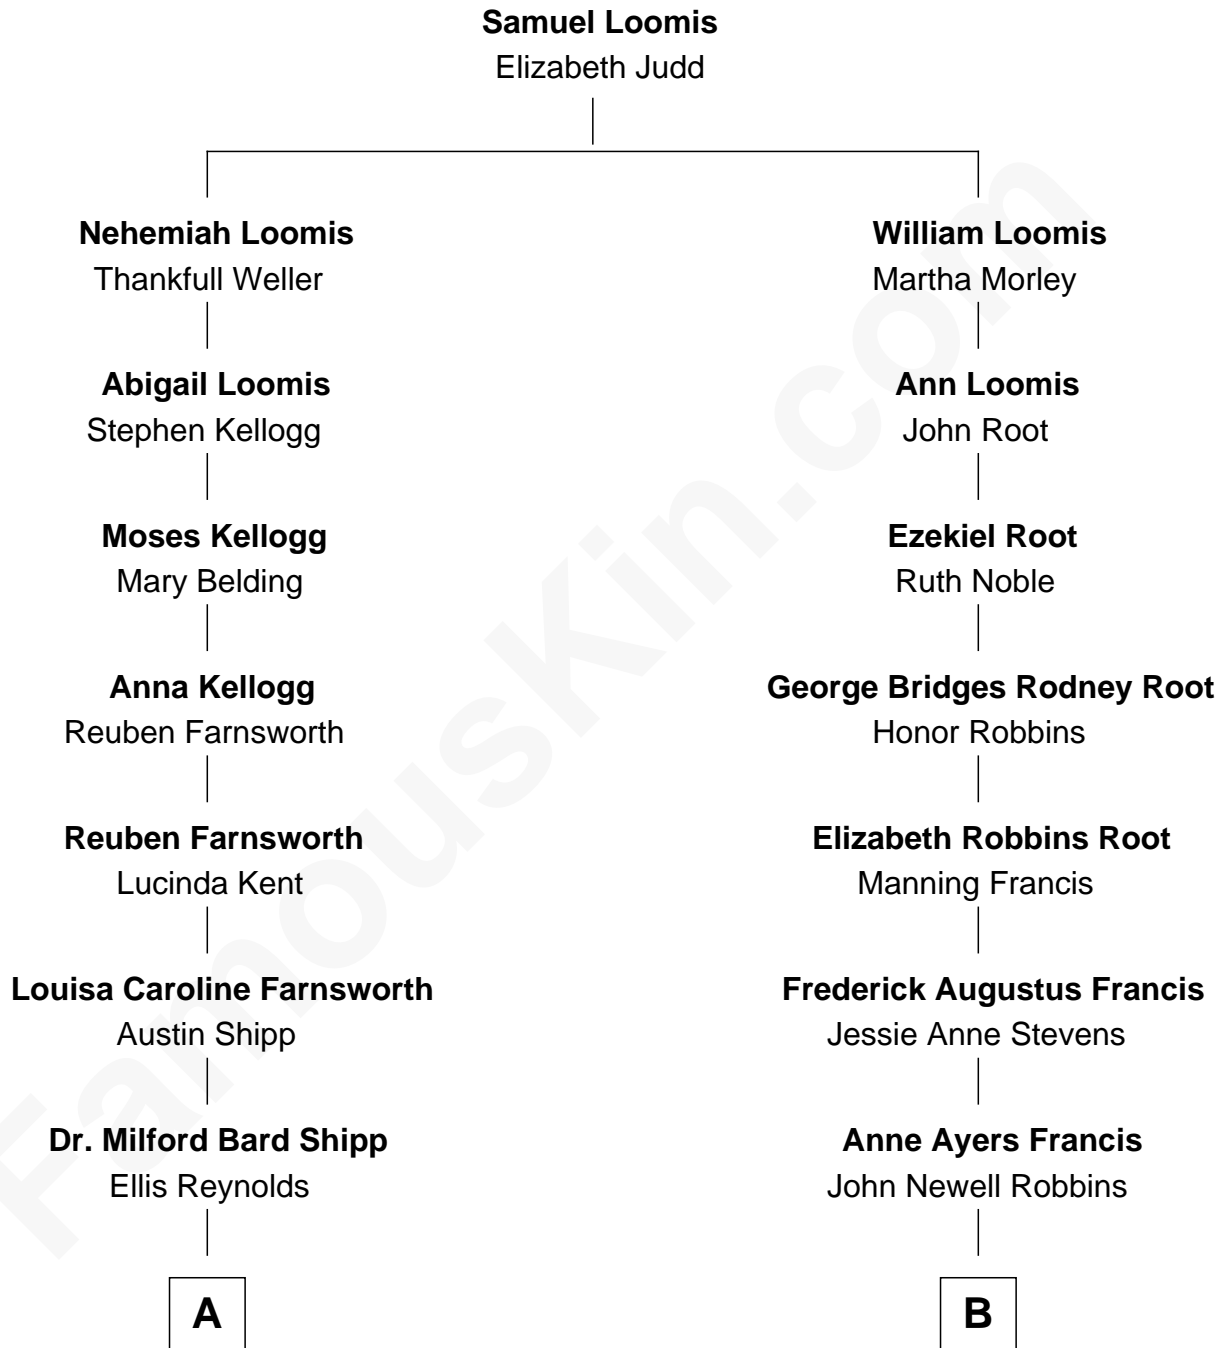

FamousKin.com Relationship Chart of

Amy Adams
Movie Actress

8th cousin 2 times removed of

Nancy (Davis) Reagan
First Lady of President Ronald Reagan

A

Olea Shipp
John Hyrum Hill

Olea Lorraine Hill
Frank Ralph Adams

Richard Kent Adams
Kathryn Hicken

Amy Adams
Movie Actress

B

Kenneth Seymour Robbins
Edith Prescott Lockett

Nancy (Davis) Reagan
First Lady of Ronald Reagan

FamousKin.com