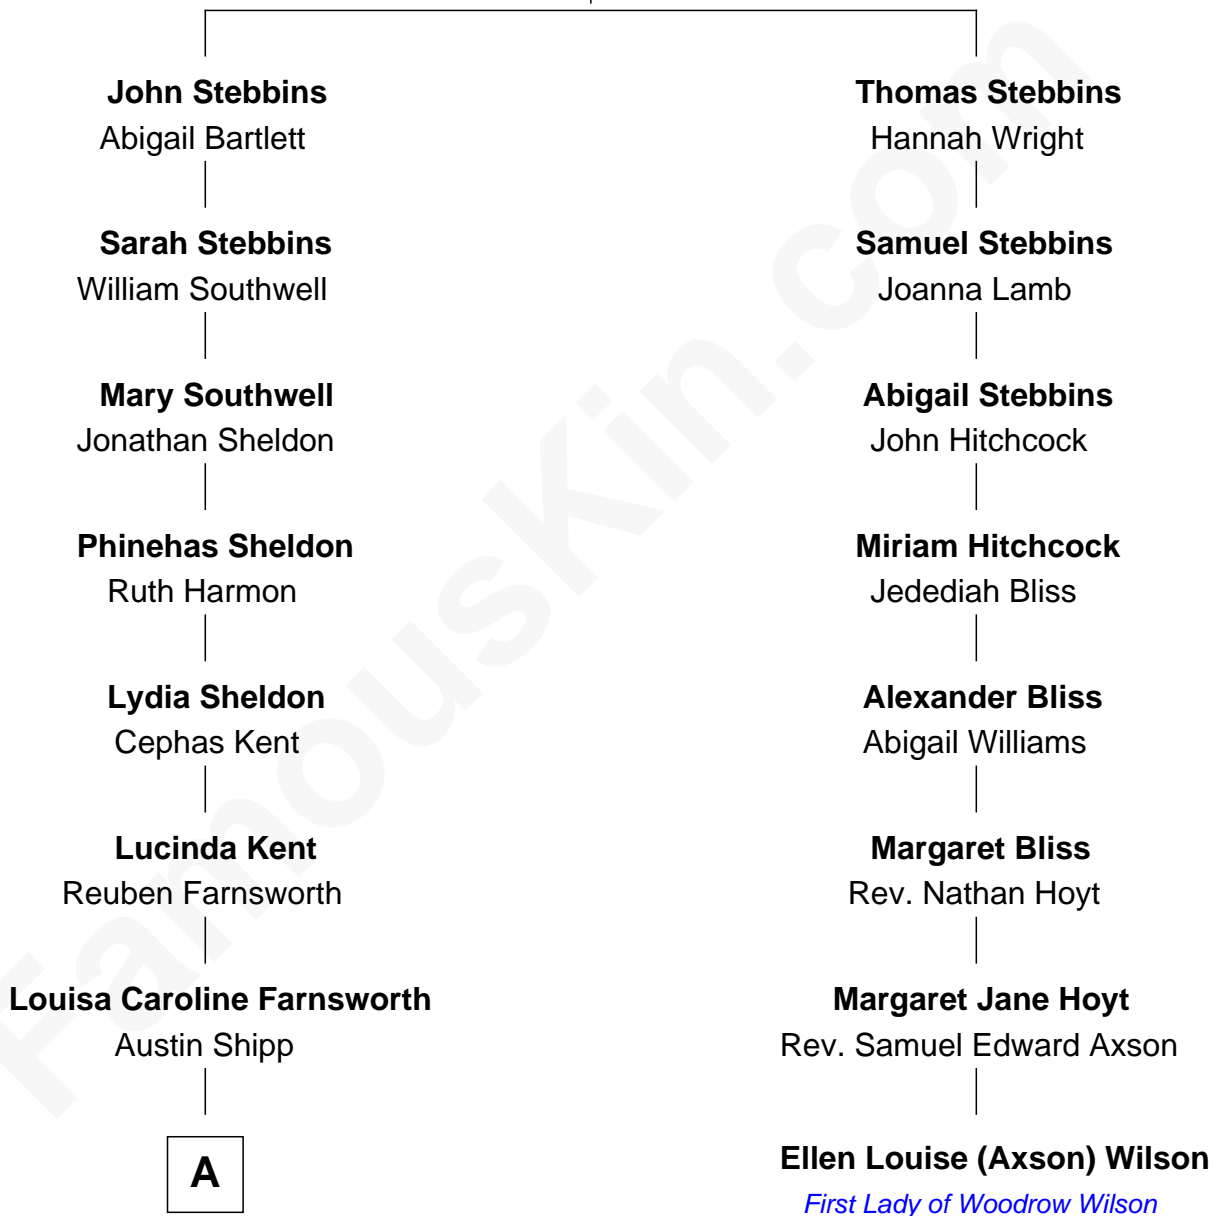

FamousKin.com Relationship Chart of

Amy Adams
Movie Actress

7th cousin 4 times removed of

Ellen Louise (Axson) Wilson
First Lady of President Woodrow Wilson

Rowland Stebbins
Sarah Whiting

A

—
Dr. Milford Bard Shipp

Ellis Reynolds

—
Olea Shipp

John Hyrum Hill

—
Olea Lorraine Hill

Frank Ralph Adams

—
Richard Kent Adams

Kathryn Hicken

—
Amy Adams