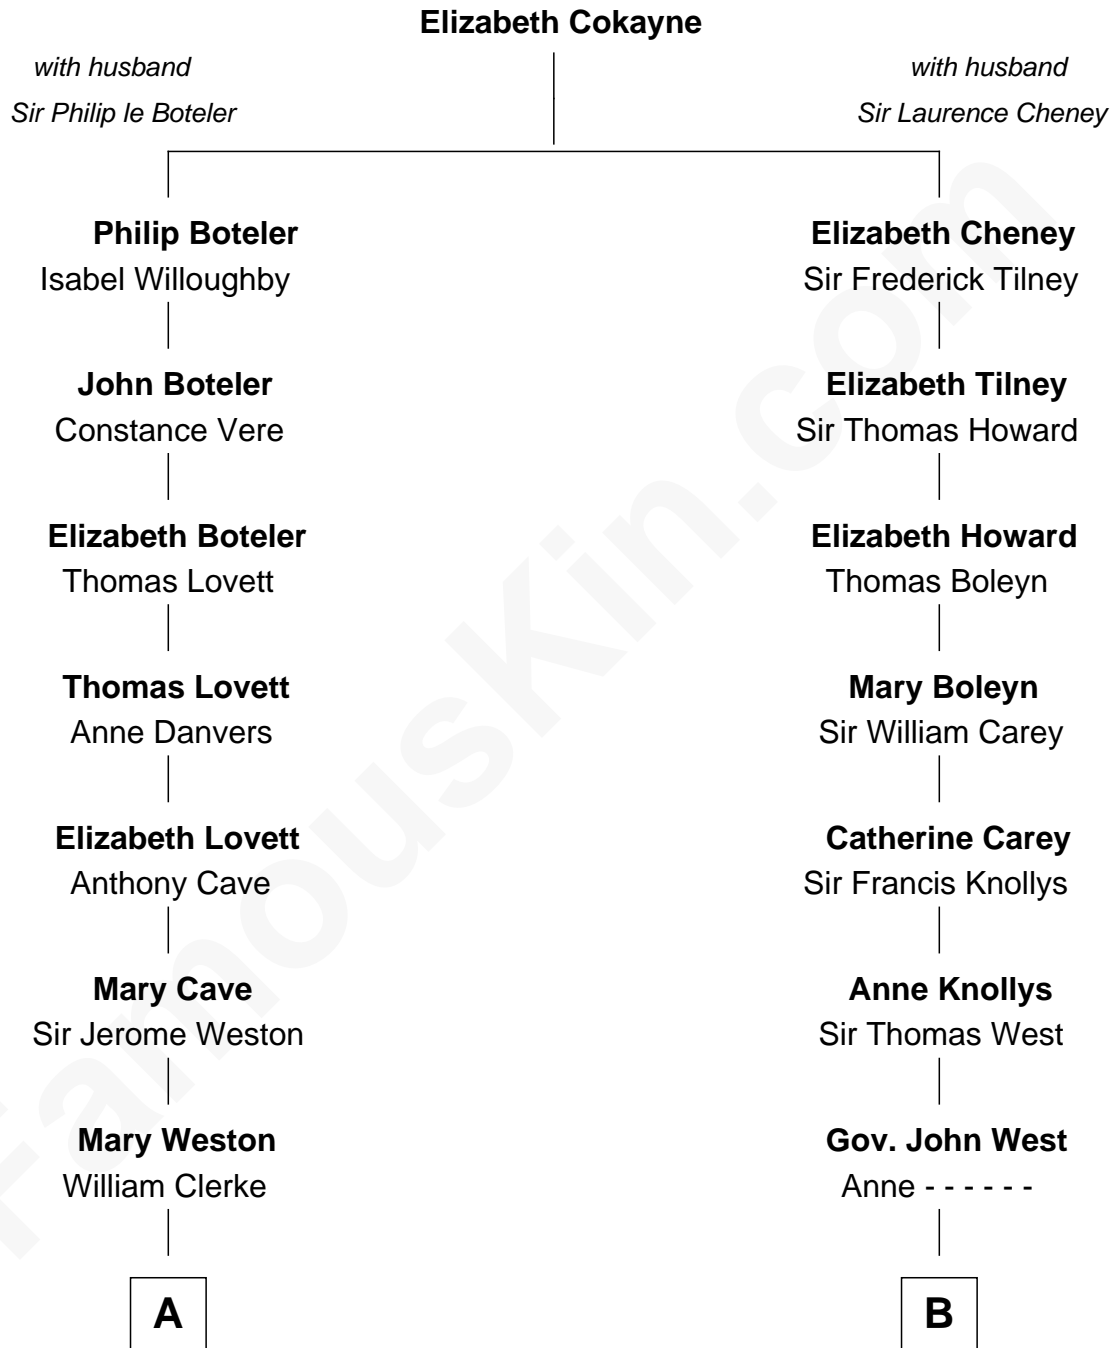

FamousKin.com Relationship Chart of

Amy Adams
Movie Actress

15th cousin 5 times removed of

Edith (Bolling) Wilson

First Lady of President Woodrow Wilson

C

—
Grant Levi Hammond

Rita Otterbeck