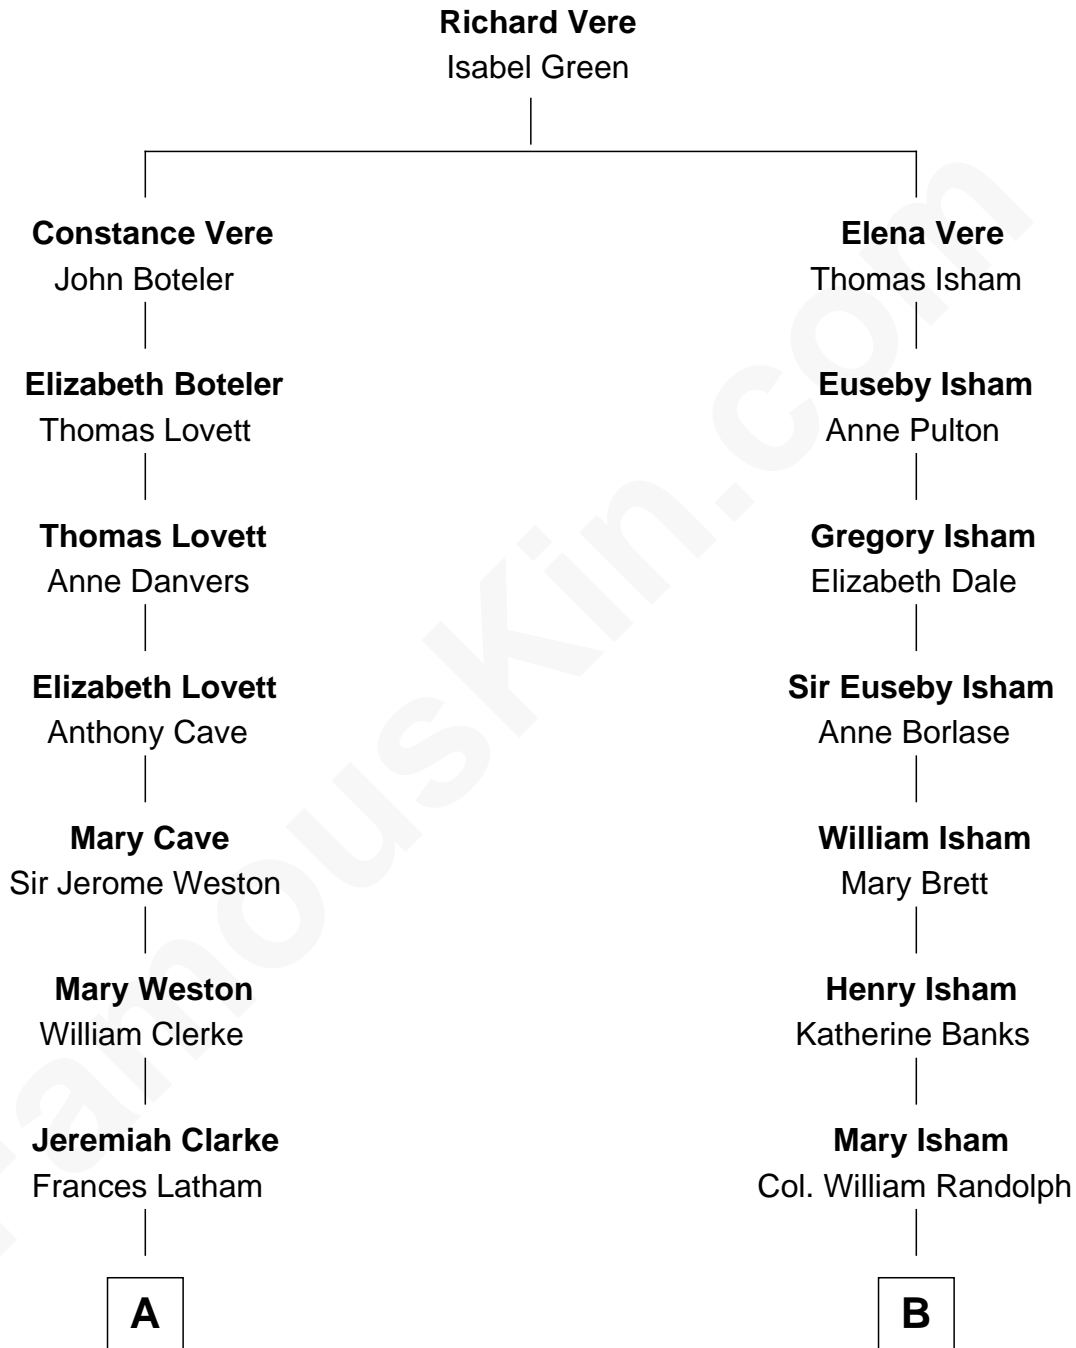

FamousKin.com Relationship Chart of

Amy Adams
Movie Actress

13th cousin 6 times removed of

Edith (Bolling) Wilson

First Lady of President Woodrow Wilson

C

Colleen Hammond
Joseph Hugh Hicken

Kathryn Hicken
Richard Kent Adams