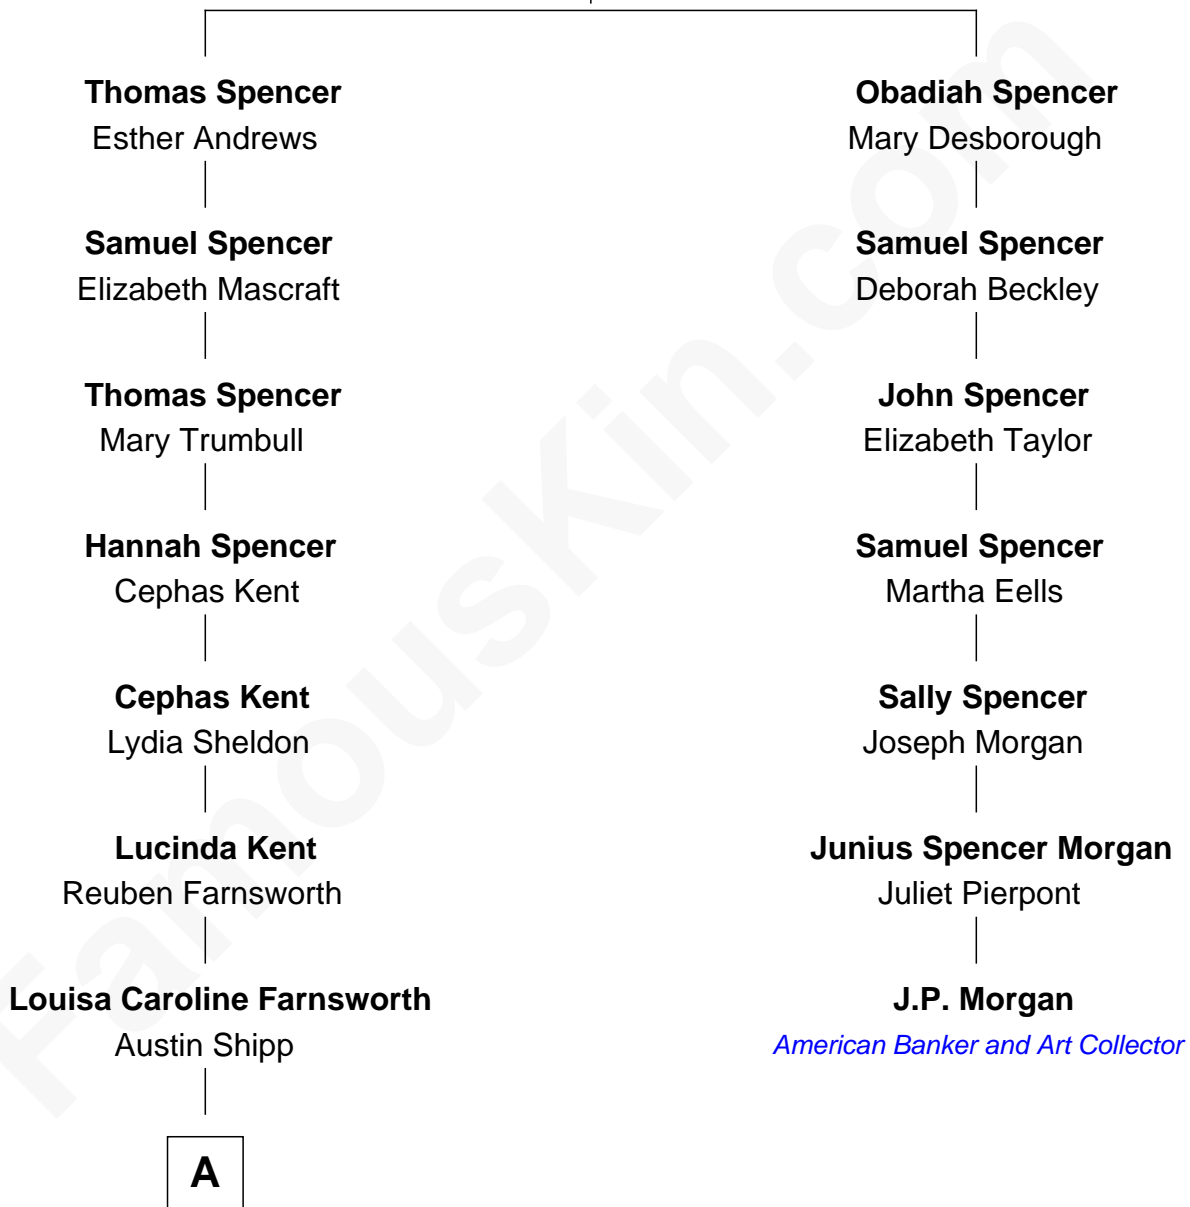

# FamousKin.com Relationship Chart of

**Amy Adams**  
*Movie Actress*

6th cousin 5 times removed of

**J.P. Morgan**

*American Banker and Art Collector*

**Thomas Spencer**  
Anne Dorryfall

**A**

—  
**Dr. Milford Bard Shipp**

Ellis Reynolds

—  
**Olea Shipp**

John Hyrum Hill

—  
**Olea Lorraine Hill**

Frank Ralph Adams

—  
**Richard Kent Adams**

Kathryn Hicken

—  
**Amy Adams**