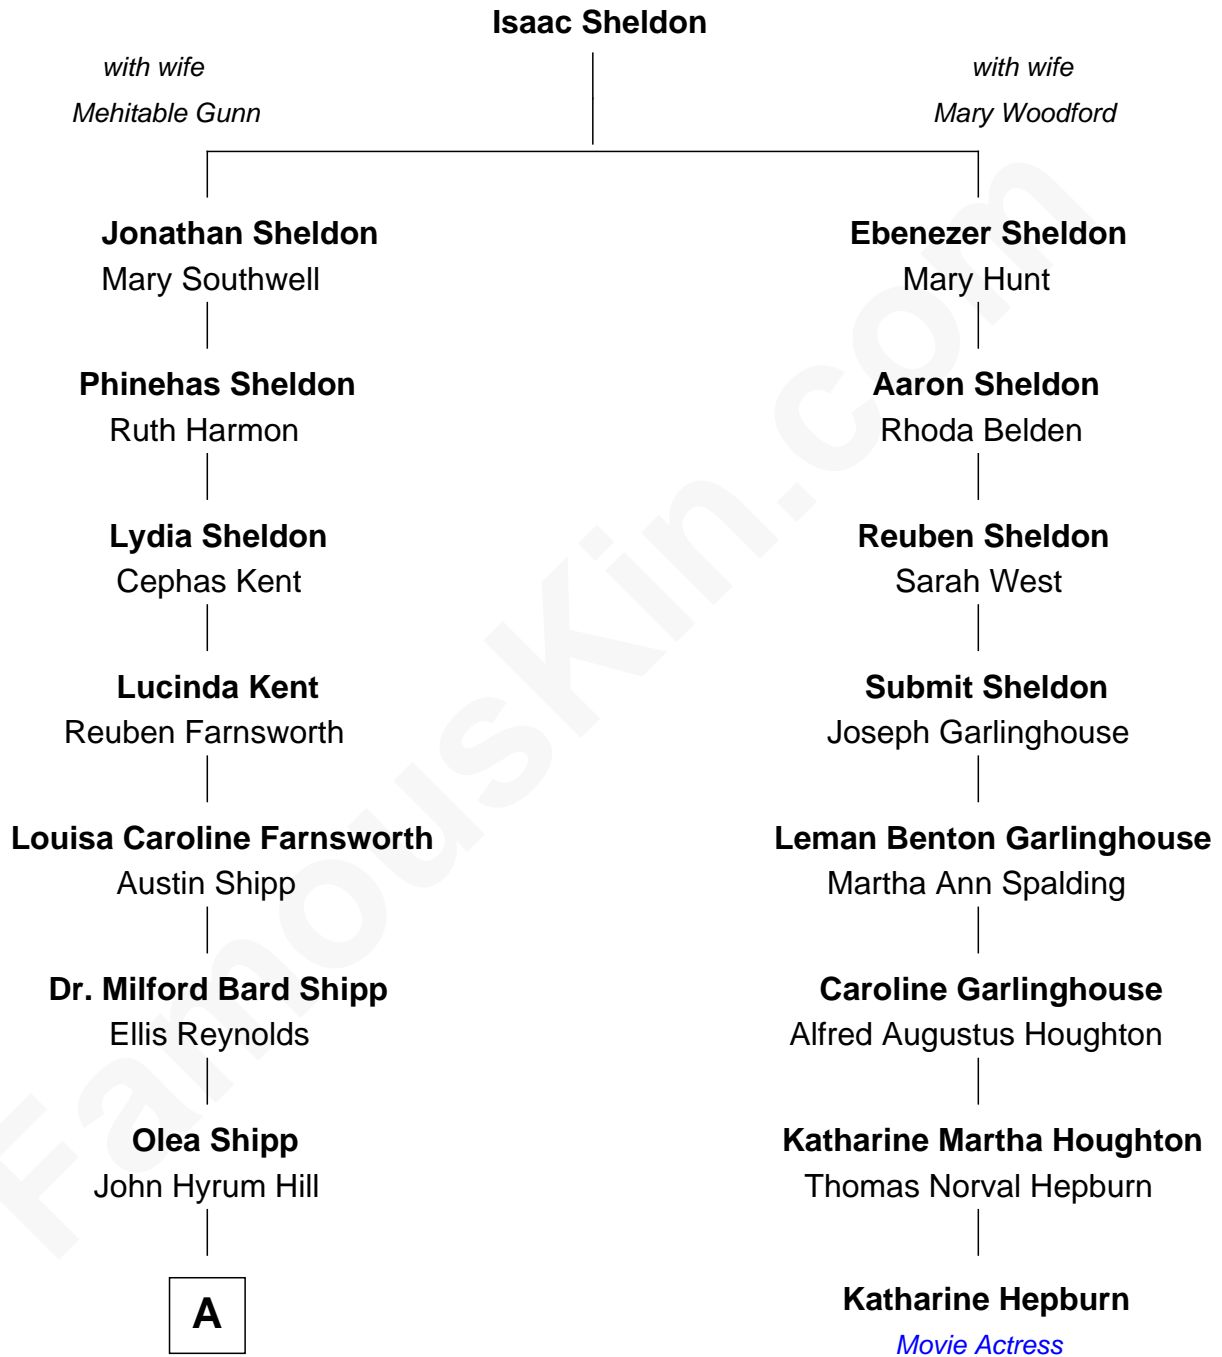

# FamousKin.com Relationship Chart of

**Amy Adams**  
*Movie Actress*

7th cousin 2 times removed of

**Katharine Hepburn**  
*Movie Actress*

**A**

**Olea Lorraine Hill**  
Frank Ralph Adams

**Richard Kent Adams**  
Kathryn Hicken

**Amy Adams**  
*Movie Actress*

FamousKin.com