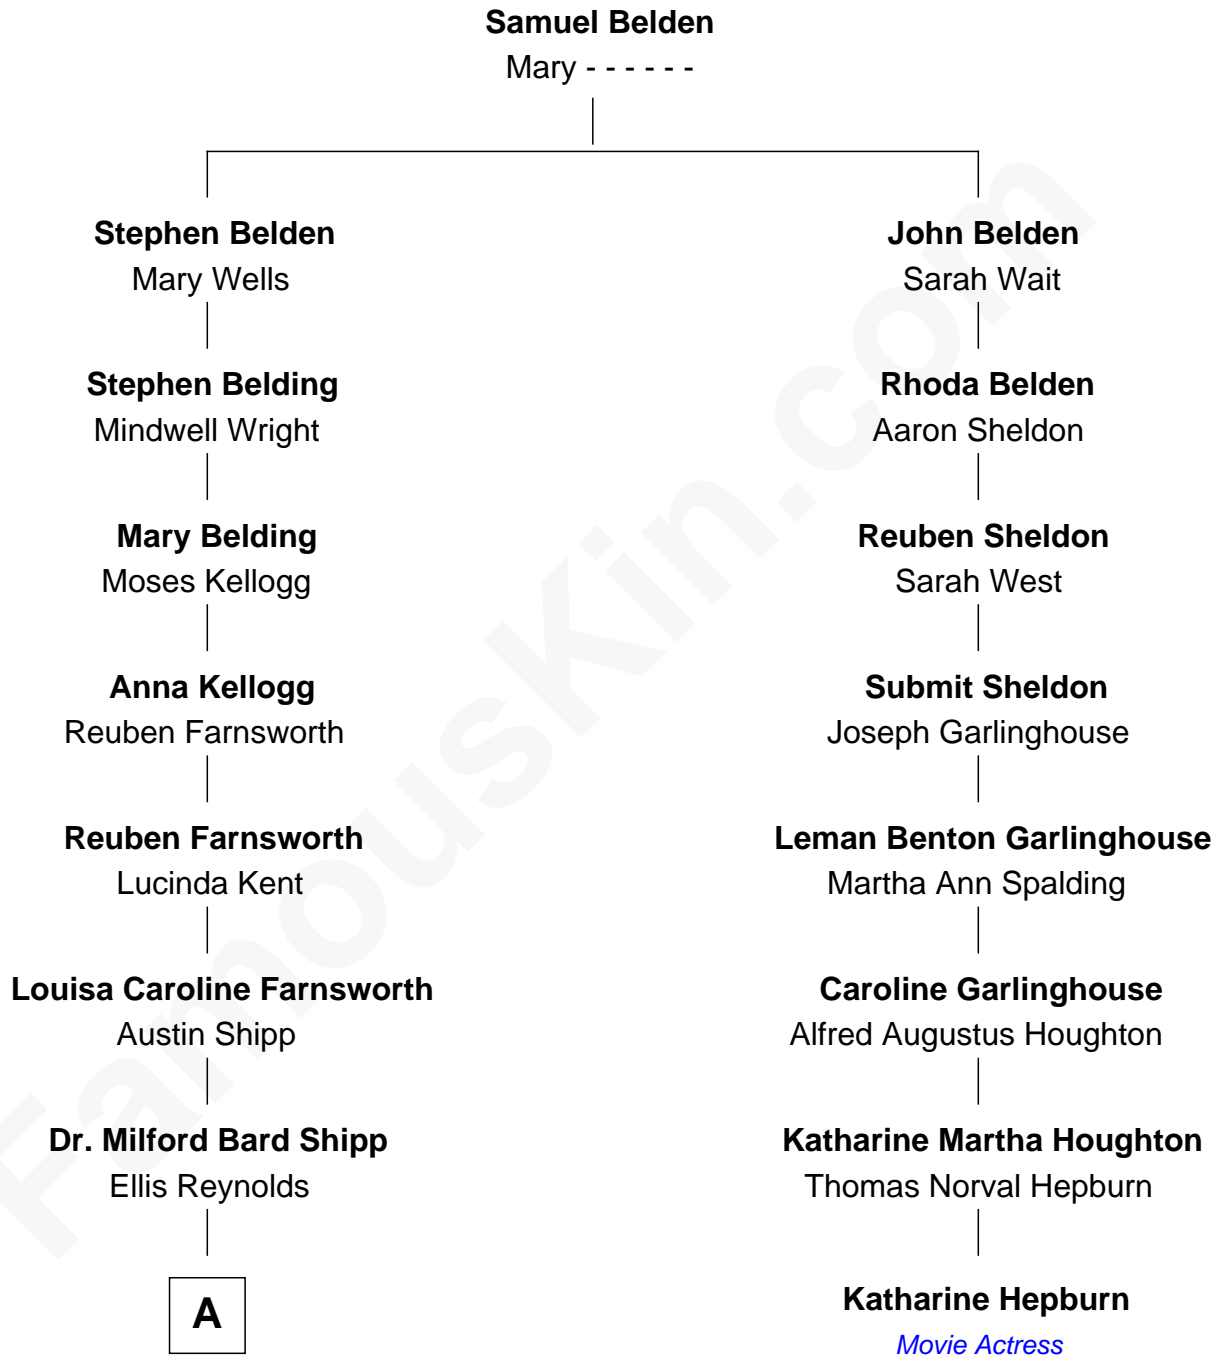

# FamousKin.com Relationship Chart of

**Amy Adams**  
*Movie Actress*

7th cousin 3 times removed of

**Katharine Hepburn**  
*Movie Actress*

**A**

**Olea Shipp**

John Hyrum Hill

**Olea Lorraine Hill**

Frank Ralph Adams

**Richard Kent Adams**

Kathryn Hicken

**Amy Adams**

*Movie Actress*