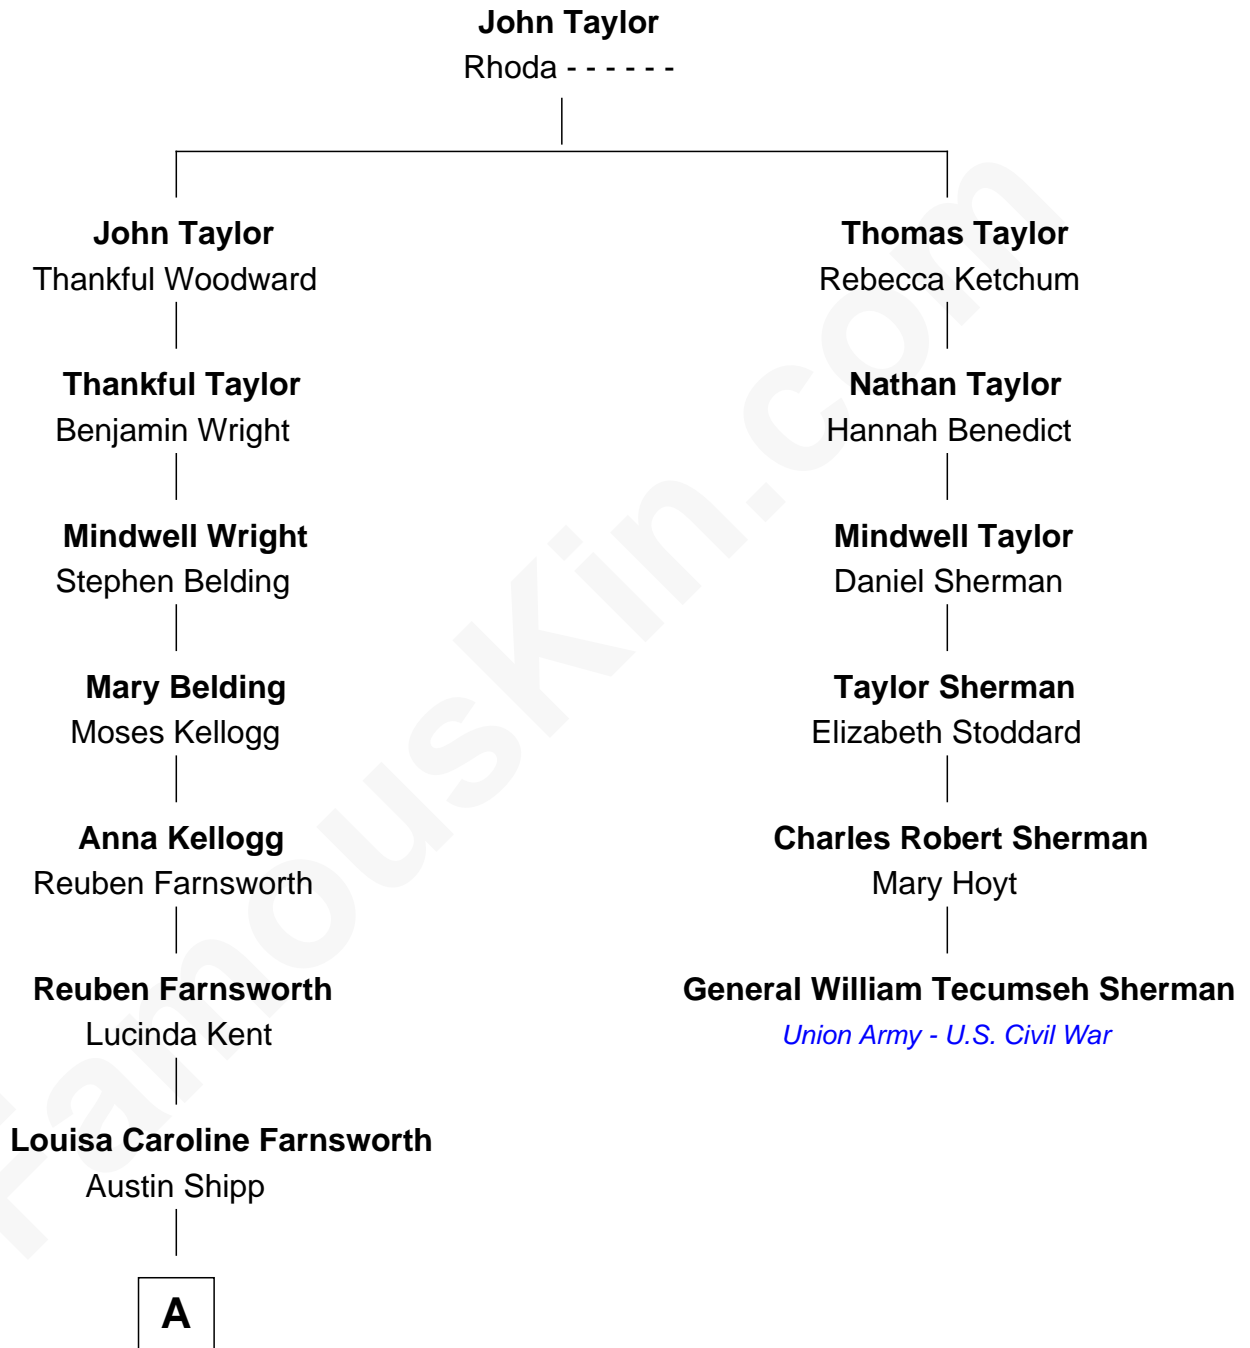

FamousKin.com Relationship Chart of

Amy Adams
Movie Actress

5th cousin 6 times removed of

General William Tecumseh Sherman
Union Army - U.S. Civil War

A

—
Dr. Milford Bard Shipp

Ellis Reynolds

—
Olea Shipp

John Hyrum Hill

—
Olea Lorraine Hill

Frank Ralph Adams

—
Richard Kent Adams

Kathryn Hicken

—
Amy Adams

Movie Actress