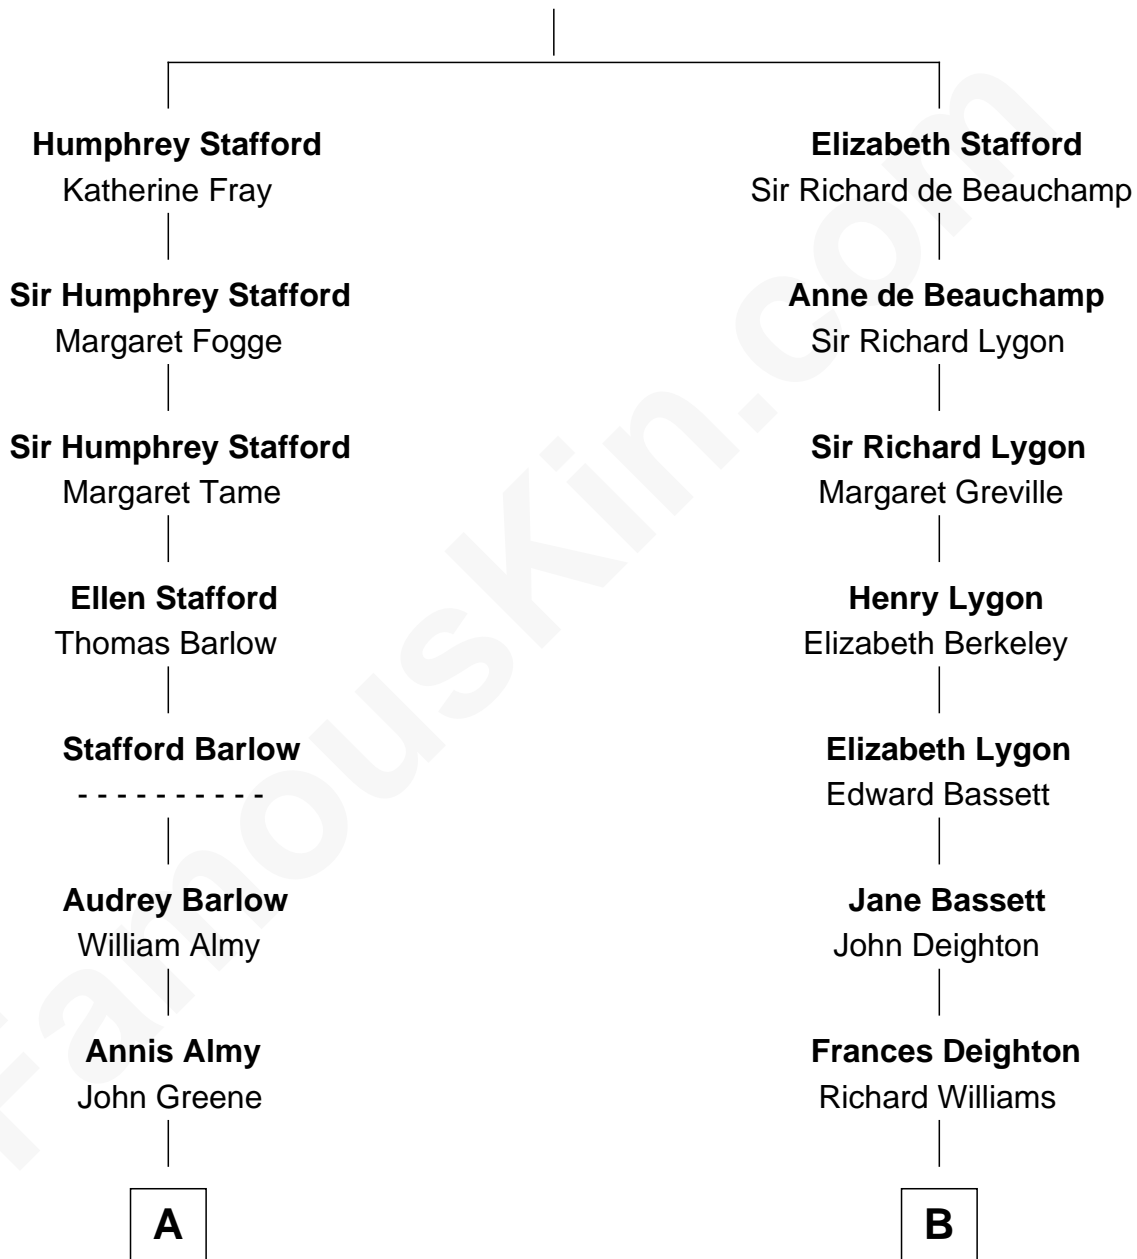

FamousKin.com Relationship Chart of

Amy Adams
Movie Actress

14th cousin 4 times removed of

General Douglas MacArthur
U.S. Army - World War II

Sir Humphrey Stafford
Eleanor Aylesbury

C

Kathryn Hicken
Richard Kent Adams