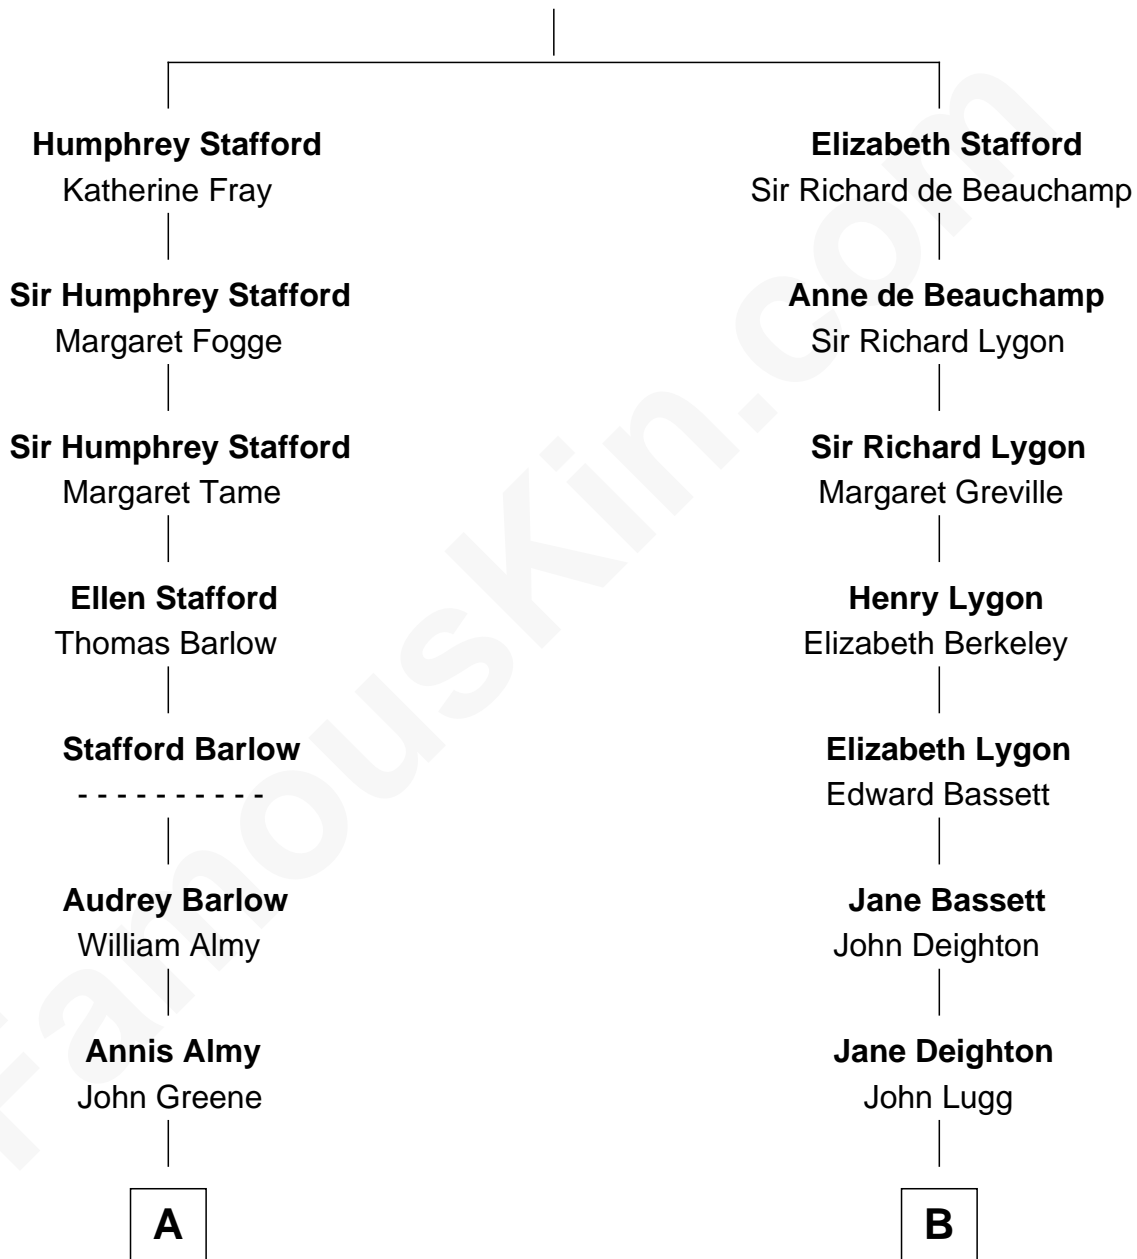

FamousKin.com Relationship Chart of

Amy Adams

Movie Actress

17th cousin 1 time removed of

Geena Davis

Movie and TV Actress

Sir Humphrey Stafford

Eleanor Aylesbury

C

Kathryn Hicken
Richard Kent Adams

Amy Adams
Movie Actress

FamousKin.com