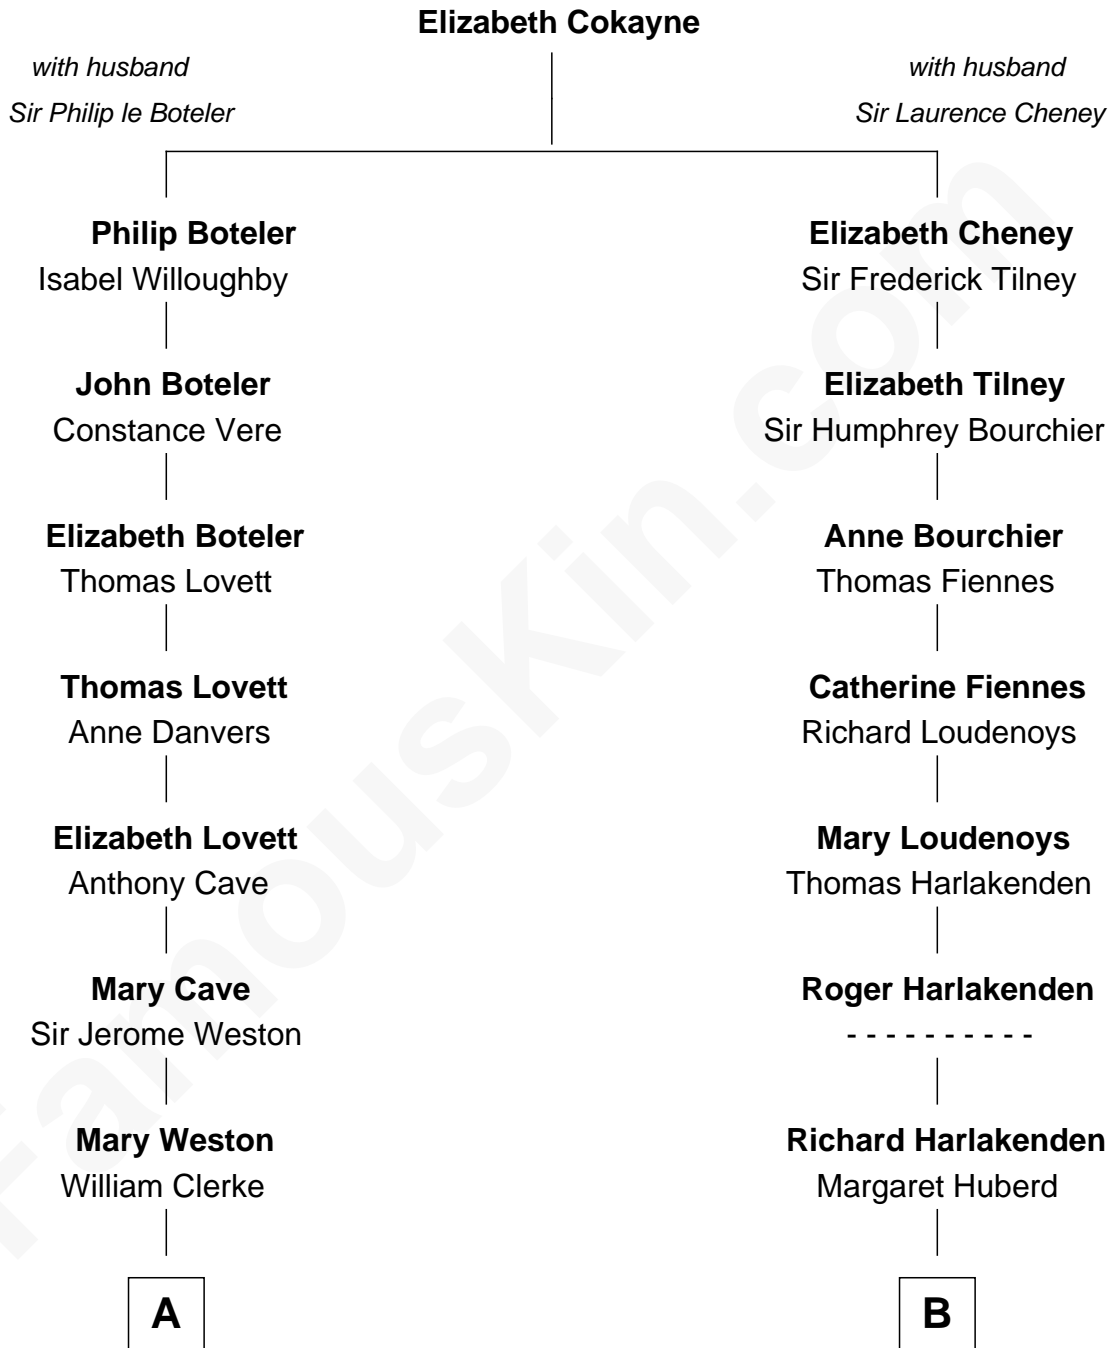

FamousKin.com Relationship Chart of

Amy Adams
Movie Actress

16th cousin 4 times removed of

Frank Lloyd Wright
American Architect

C

—
Grant Levi Hammond

Rita Otterbeck

—
Colleen Hammond

Joseph Hugh Hicken

—
Kathryn Hicken

Richard Kent Adams

—
Amy Adams

Movie Actress